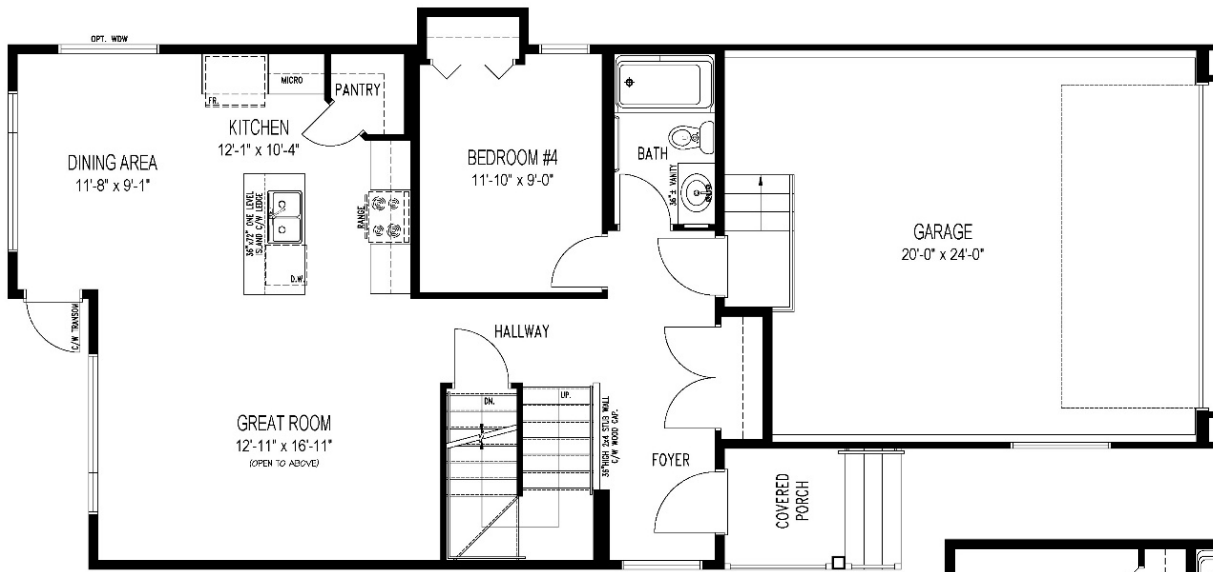

Thurlow B - 24

1,738 Sq. Ft
4 Bedroom / 3 Bath
*optional features shown

***For marketing purposes only.**
Optional features shown:

- Upper exterior pot lights
- Front door colour

Thurlow B - 24

1,738 Sq. Ft
 4 Bedroom / 3 Bath