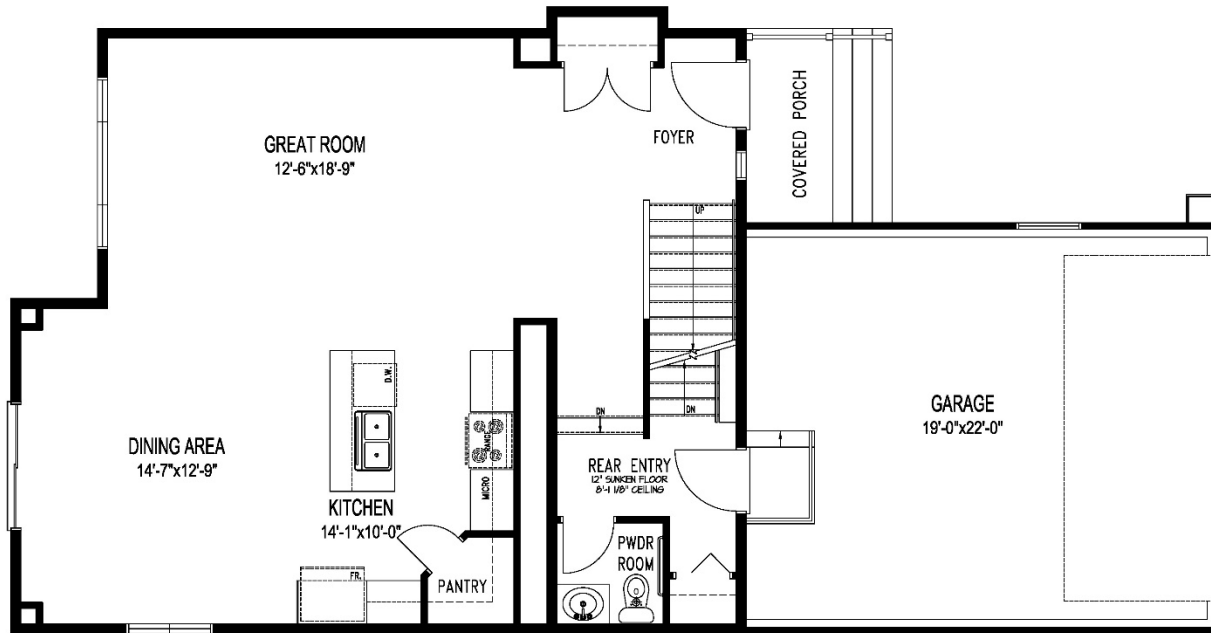

St. Thomas C - 17

1,787 Sq. Ft.  
3 Bedroom + Loft / 2.5 Bath

**\*For marketing purposes only.  
Optional features shown:**

- Manufactured brick to front elevation
- Siding to front elevation
- Window and door colour
- Front entry side lites
- Additional front elevation pot lights

# St. Thomas C - 17

1,787 Sq. Ft.  
3 Bedroom + Loft / 2.5 Bath