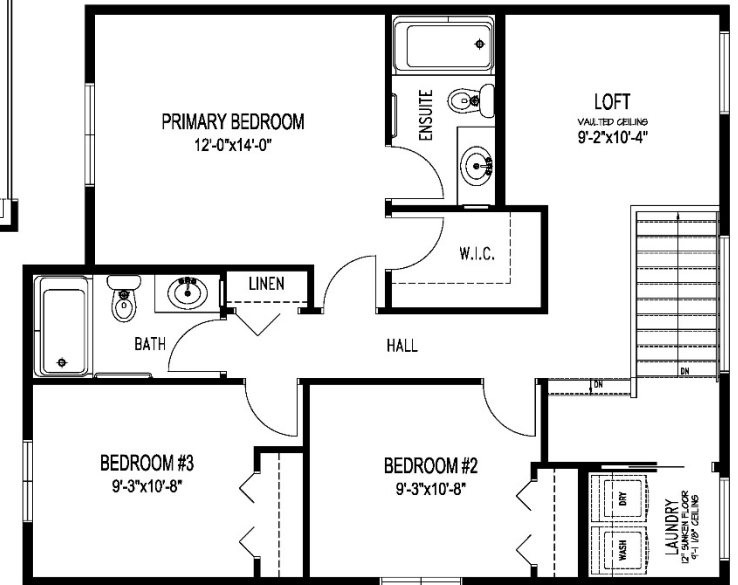

St. Thomas C - 17

1,787 Sq. Ft.  
3 Bedroom + Loft / 2.5 Bath

**\*For marketing purposes only.  
Optional features shown:**

- Manufactured brick to front elevation
- Siding to front elevation
- Window and door colour
- Front entry side lites
- Additional front elevation pot lights

# St. Thomas C - 17

1,787 Sq. Ft.  
3 Bedroom + Loft / 2.5 Bath