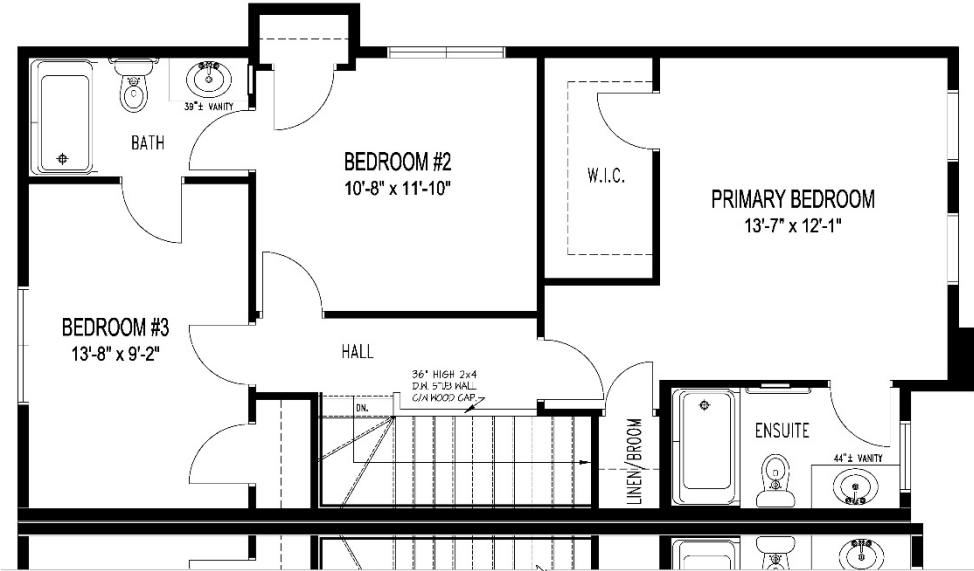

# Cypress B - 23

Duplex Unit - B

1,486 Sq. Ft  
3 Bedroom / 2.5 Bath

**\*For marketing purposes only.  
Optional features shown:**

- Black Windows
- Door colour

# Cypress B - 23

## Duplex Unit - B

1,486 Sq. Ft  
3 Bedroom / 2.5 Bath