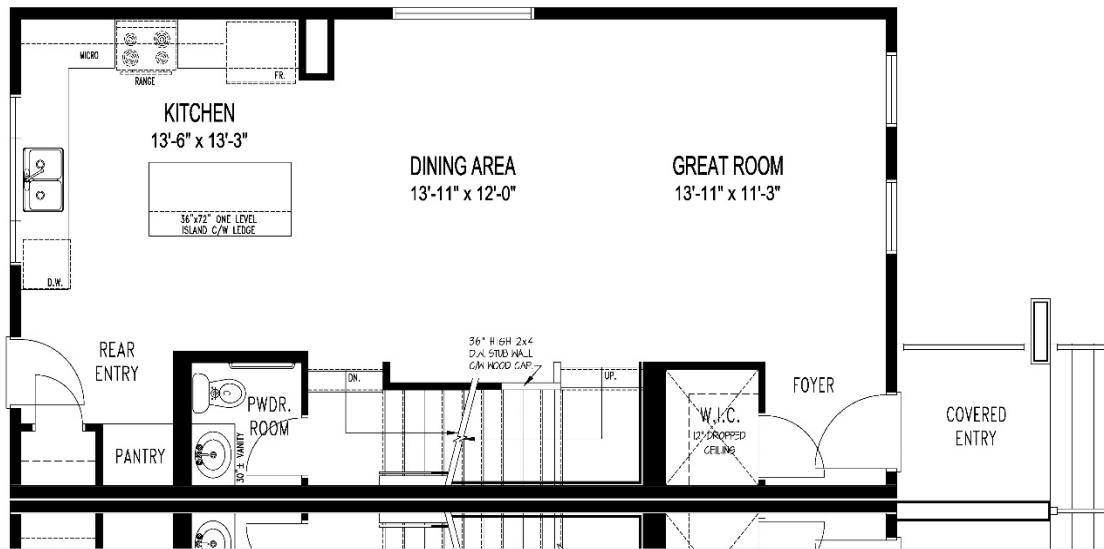

# Cypress B - 23

Duplex Unit - B

1,486 Sq. Ft  
3 Bedroom / 2.5 Bath

**\*For marketing purposes only.  
Optional features shown:**

- Black Windows
- Door colour

## Duplex Unit - B

1,486 Sq. Ft  
3 Bedroom / 2.5 Bath