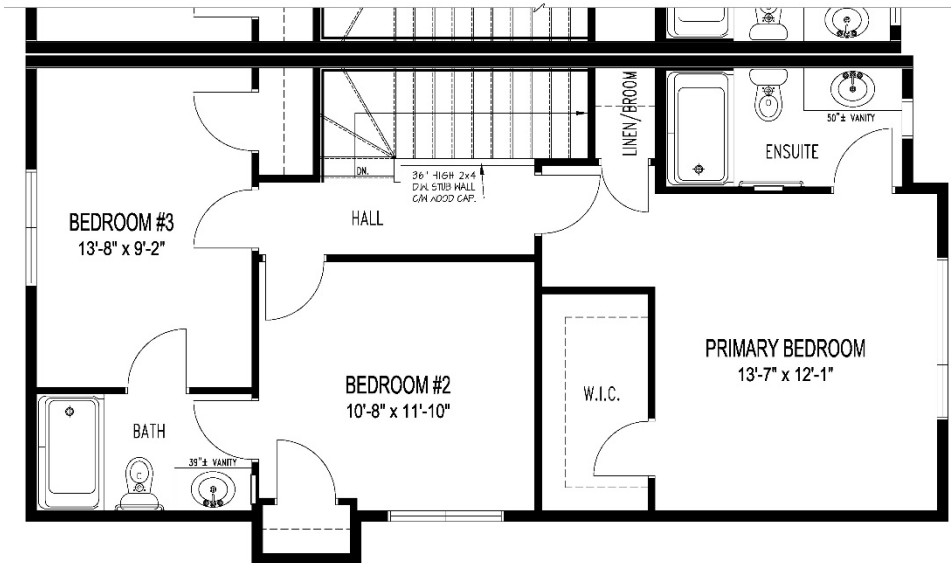

# Cypress B - 23

Duplex Unit - A

1,487 Sq. Ft  
3 Bedroom / 2.5 Bath

**\*For marketing purposes only.  
Optional features shown:**

- Black Windows
- Door colour

# Cypress B - 23

## Duplex Unit - A

1,487 Sq. Ft  
3 Bedroom / 2.5 Bath