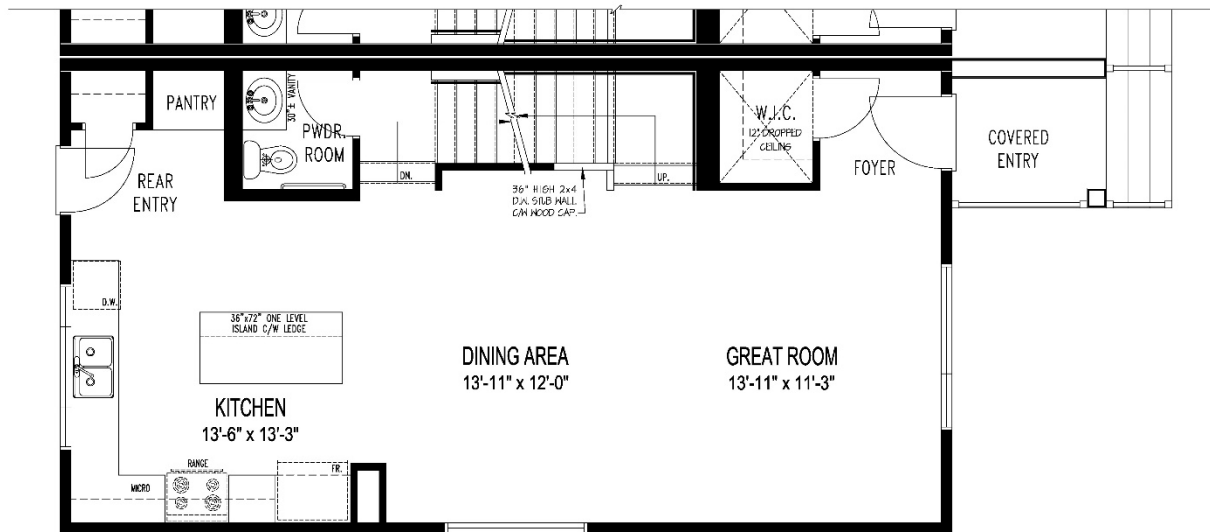

# Cypress B - 23

Duplex Unit - A

1,487 Sq. Ft  
3 Bedroom / 2.5 Bath

**\*For marketing purposes only.  
Optional features shown:**

- Black Windows
- Door colour

## Duplex Unit - A

1,487 Sq. Ft  
3 Bedroom / 2.5 Bath