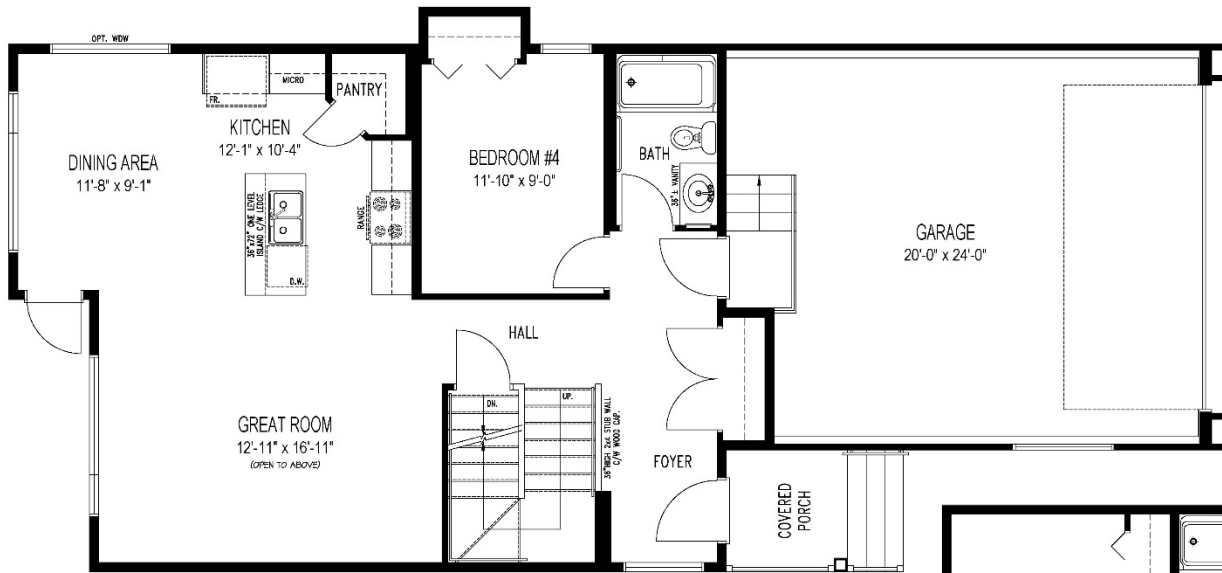

Thurlow C - 24

1,738 Sq. Ft
4 Bedroom / 3 Bath
*optional features shown

***For marketing purposes only.
Optional features shown:**

- Exterior pot lights above garage door
- Front entry door colour

Thurlow C - 24

1,738 Sq. Ft
4 Bedroom / 3 Bath