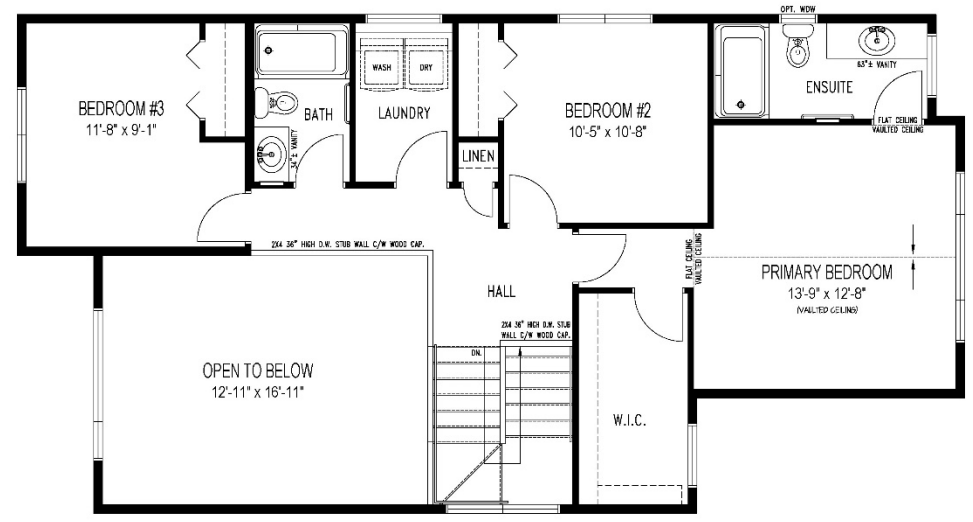

Thurlow C - 24

1,738 Sq. Ft
4 Bedroom / 3 Bath
*optional features shown

***For marketing purposes only.
Optional features shown:**

- Exterior pot lights above garage door
- Front entry door colour

Thurlow C - 24

1,738 Sq. Ft
4 Bedroom / 3 Bath