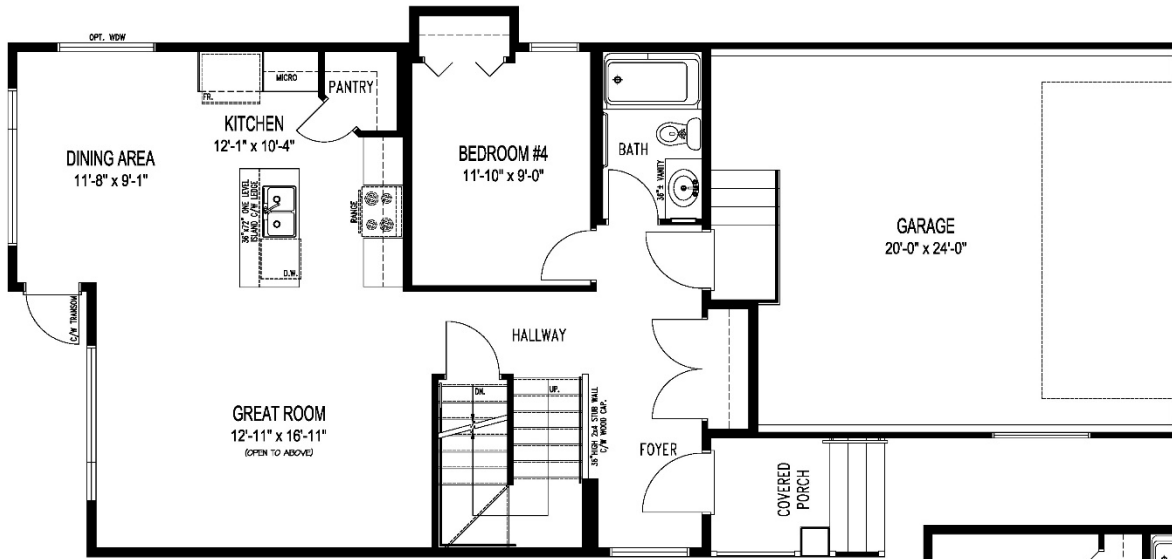

Thurlow A - 24

1,738 Sq. Ft
4 Bedroom / 3 Bath

***For marketing purposes only.**
Optional features shown:

- Upper exterior pot lights
- Front door colour

Thurlow A - 24

1,738 Sq. Ft
 4 Bedroom / 3 Bath