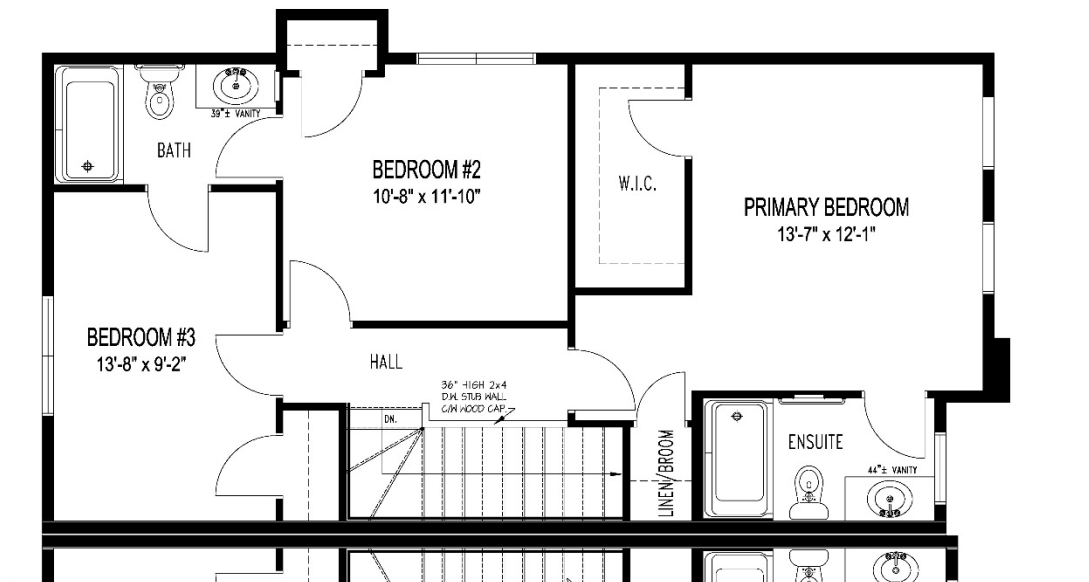

Cypress A - 23

Duplex Unit - B

1,486 Sq. Ft
3 Bedroom / 2.5 Bath

***For marketing purposes only.
Optional features shown:**

- Black Windows
- Door colour
- Exterior Pot lights

Cypress A - 23

Duplex Unit - B

1,486 Sq. Ft
3 Bedroom / 2.5 Bath