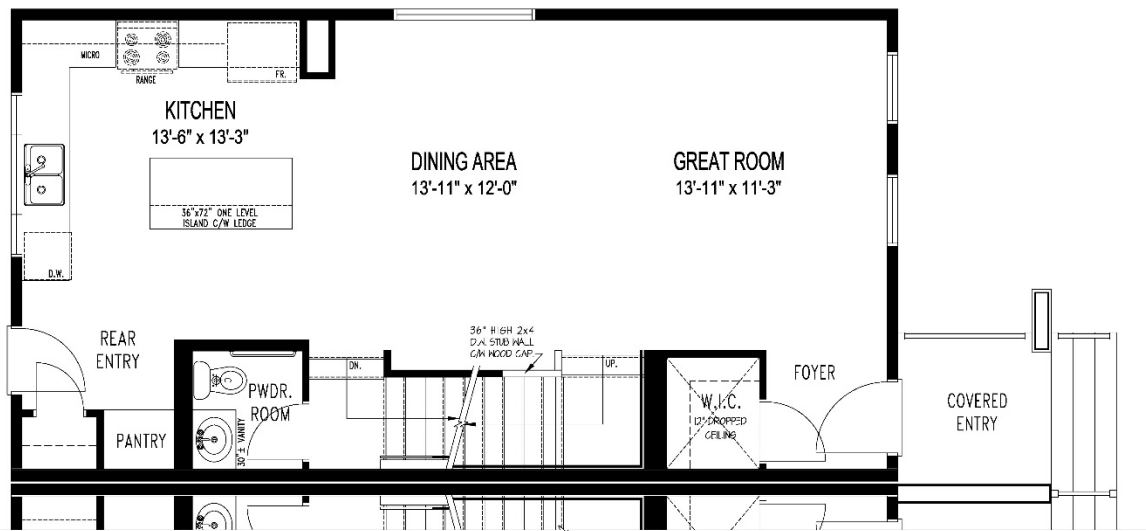

Cypress A - 23

Duplex Unit - B

1,486 Sq. Ft
3 Bedroom / 2.5 Bath

***For marketing purposes only.
Optional features shown:**

- Black Windows
- Door colour
- Exterior Pot lights

Cypress A - 23

Duplex Unit - B

1,486 Sq. Ft
3 Bedroom / 2.5 Bath