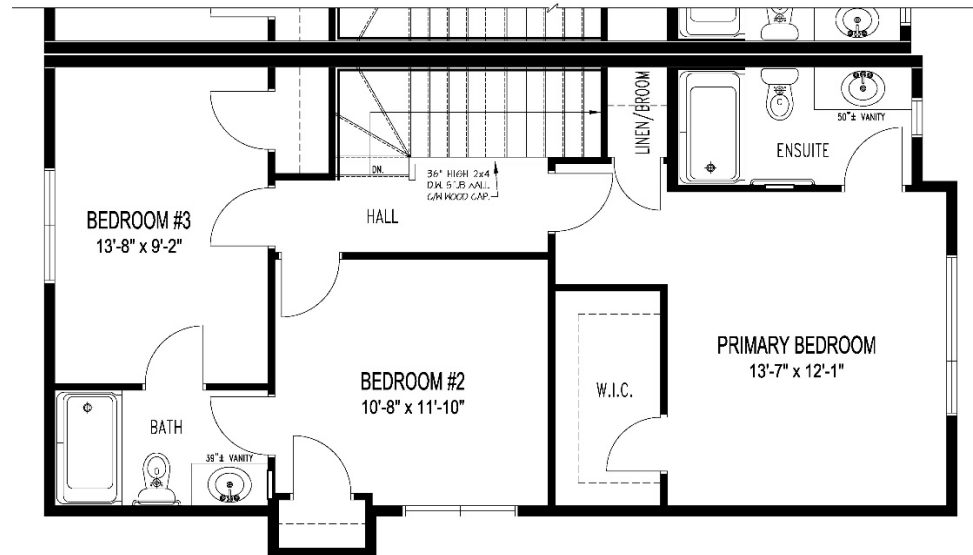

Cypress A - 23

Duplex Unit - A

1,484 Sq. Ft
3 Bedroom / 2.5 Bath

***For marketing purposes only.
Optional features shown:**

- Black Windows
- Door colour

Cypress A - 23

Duplex Unit - A

1,484 Sq. Ft
3 Bedroom / 2.5 Bath