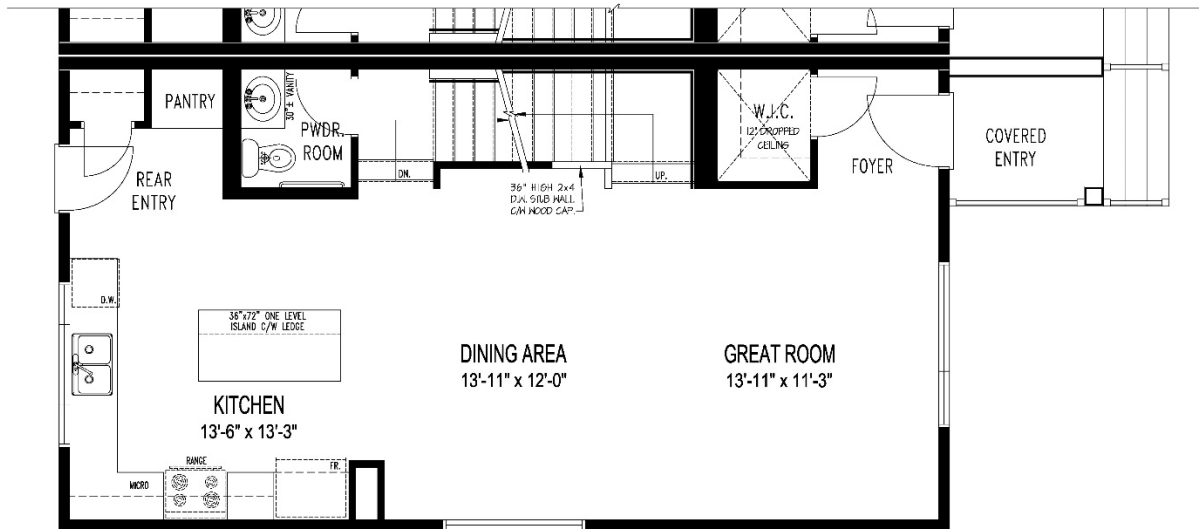

Cypress A - 23

Duplex Unit - A

1,484 Sq. Ft
3 Bedroom / 2.5 Bath

***For marketing purposes only.
Optional features shown:**

- Black Windows
- Door colour

Cypress A - 23

Duplex Unit - A

1,484 Sq. Ft
3 Bedroom / 2.5 Bath