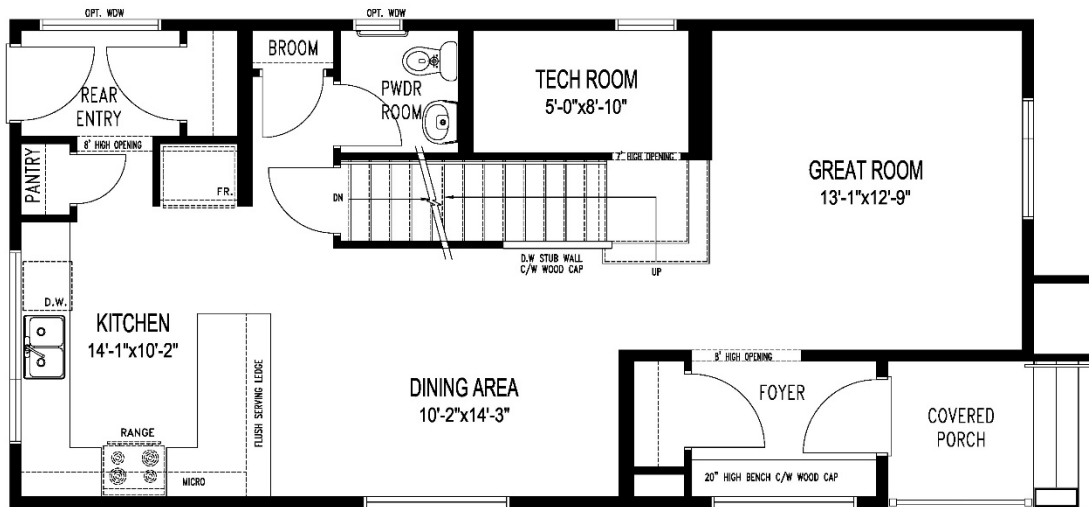

Cooper C - 23

1,580 Sq. Ft
3 Bedroom / 2.5 Bath

***For marketing purposes only.
Optional features shown:**

- Black Windows
- Door colour

Cooper C - 23

1,580 Sq. Ft
3 Bedroom / 2.5 Bath