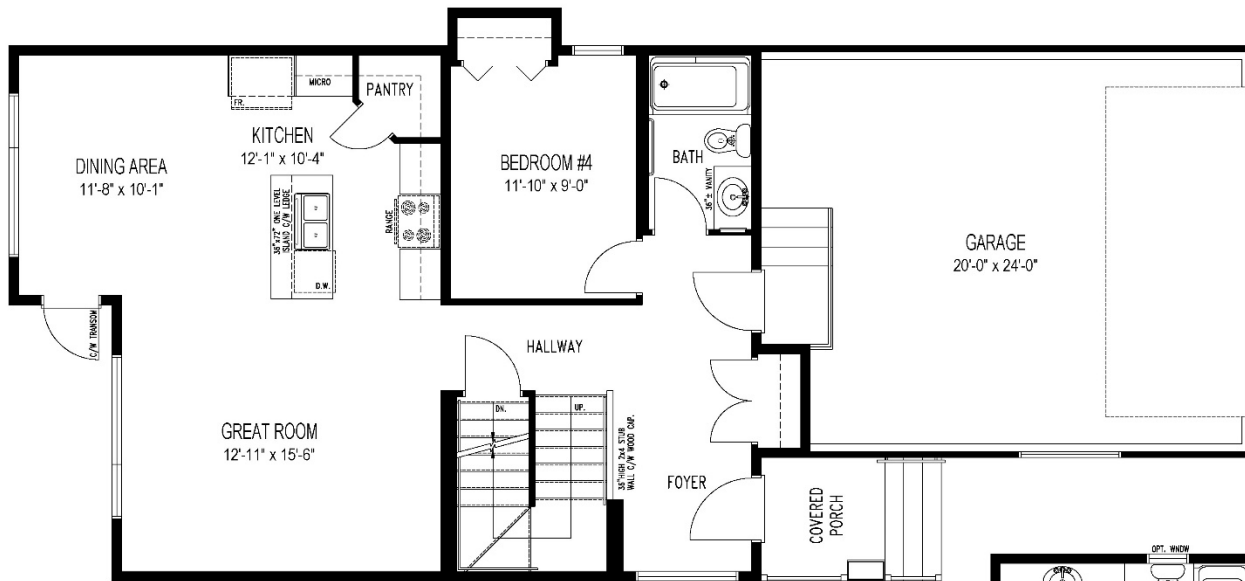

Branson A - 24

1,807 Sq. Ft
4 Bedroom / 3 Bath

- *For marketing purposes only.**
Optional features shown:
- Manufactured brick to front elevation
 - Upper exterior pot lights to front elevation
 - Exterior pot lights above garage door
 - Front door and window colours

Branson A - 24

1,807 Sq. Ft
 4 Bedroom / 3 Bath