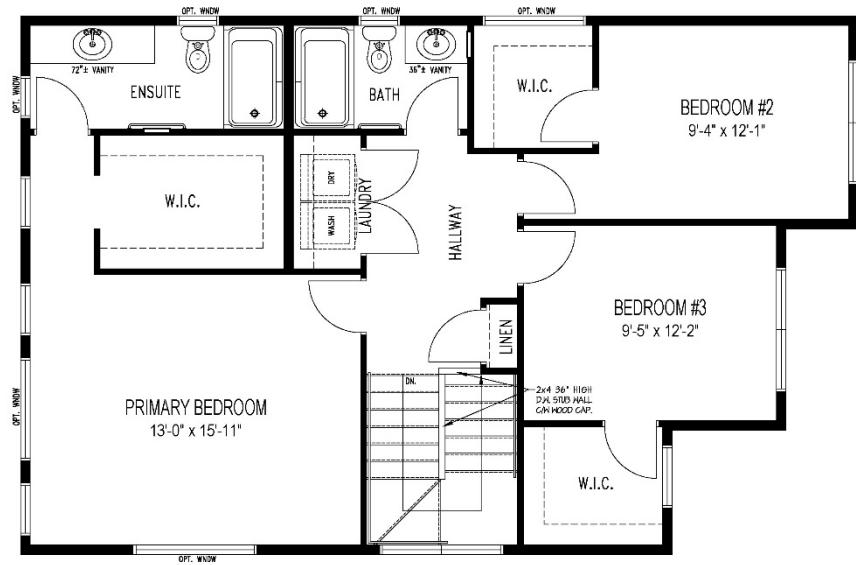

Branson A - 24

1,807 Sq. Ft
4 Bedroom / 3 Bath

- *For marketing purposes only.**
Optional features shown:
- Manufactured brick to front elevation
 - Upper exterior pot lights to front elevation
 - Exterior pot lights above garage door
 - Front door and window colours

Branson A - 24

1,807 Sq. Ft
 4 Bedroom / 3 Bath