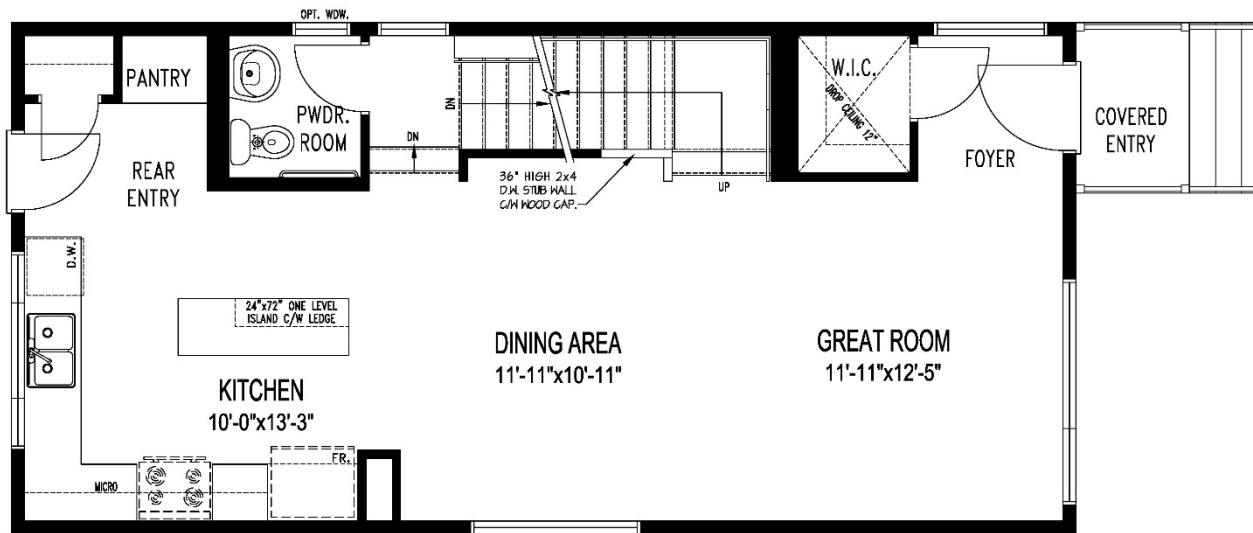

Avery D - 23

1,330 Sq. Ft
3 Bedroom / 2.5 Bath

***For marketing purposes only.**

Optional features shown:

- Upper exterior pot lights
- Black Windows
- Door colour

Avery D - 23

1,330 Sq. Ft
3 Bedroom / 2.5 Bath