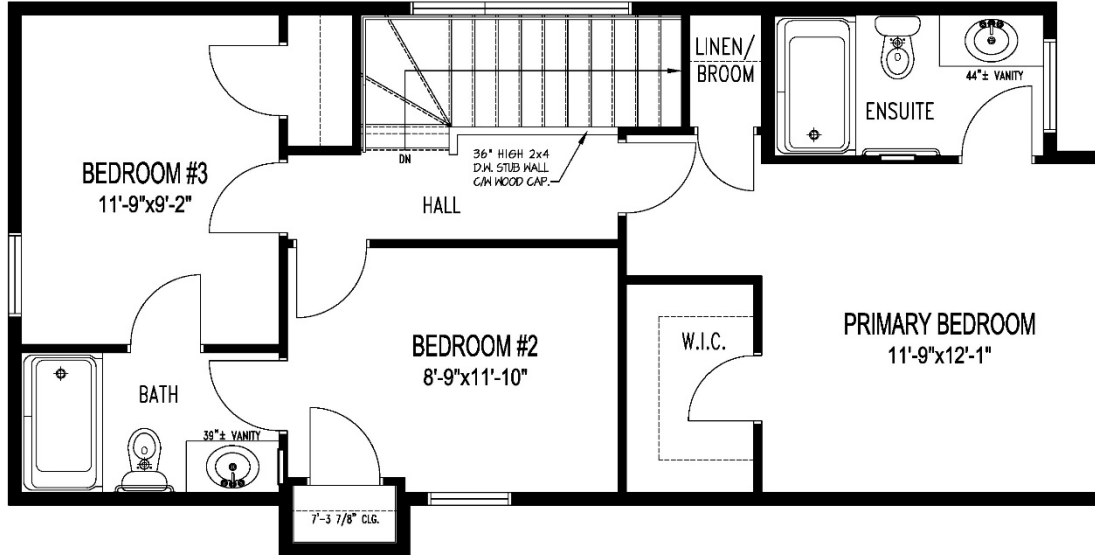

Avery D - 23

1,330 Sq. Ft
3 Bedroom / 2.5 Bath

***For marketing purposes only.**

Optional features shown:

- Upper exterior pot lights
- Black Windows
- Door colour

Avery D - 23

1,330 Sq. Ft
3 Bedroom / 2.5 Bath