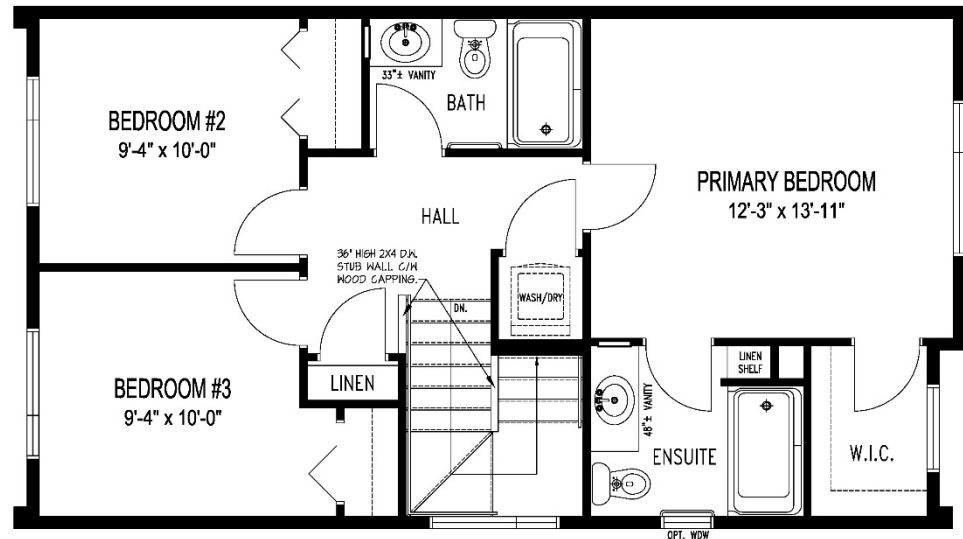

# Ava C - 23

1,361 Sq. Ft  
3 Bedroom / 2.5 Bath

**\*For marketing purposes only.**  
**Optional features shown:**

- Upper exterior pot lights

# Ava C - 23

1,361 Sq. Ft  
 3 Bedroom / 2.5 Bath