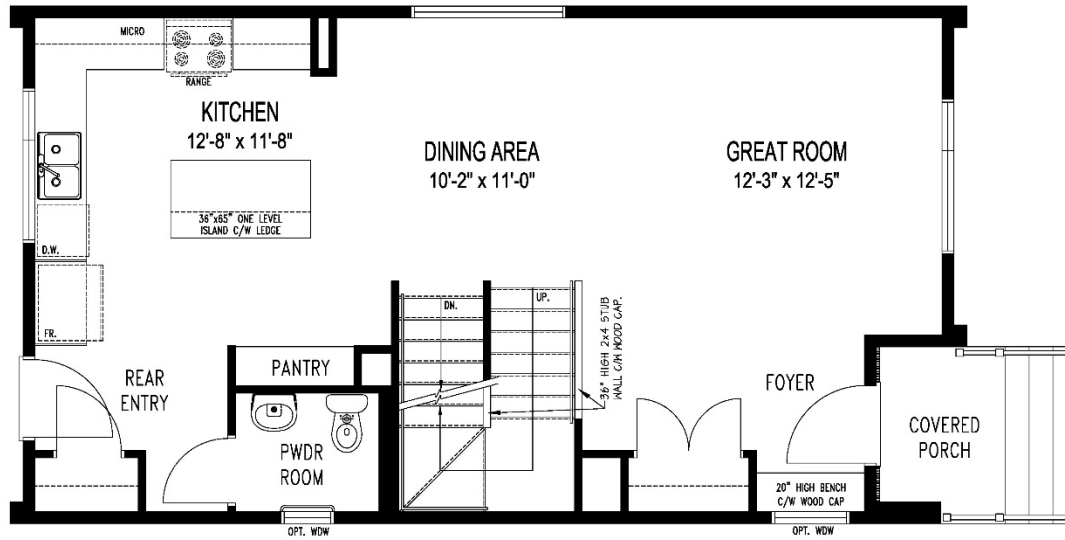

# Ava C - 23

1,361 Sq. Ft  
3 Bedroom / 2.5 Bath

**\*For marketing purposes only.**  
**Optional features shown:**

- Upper exterior pot lights

# Ava C - 23

1,361 Sq. Ft  
 3 Bedroom / 2.5 Bath