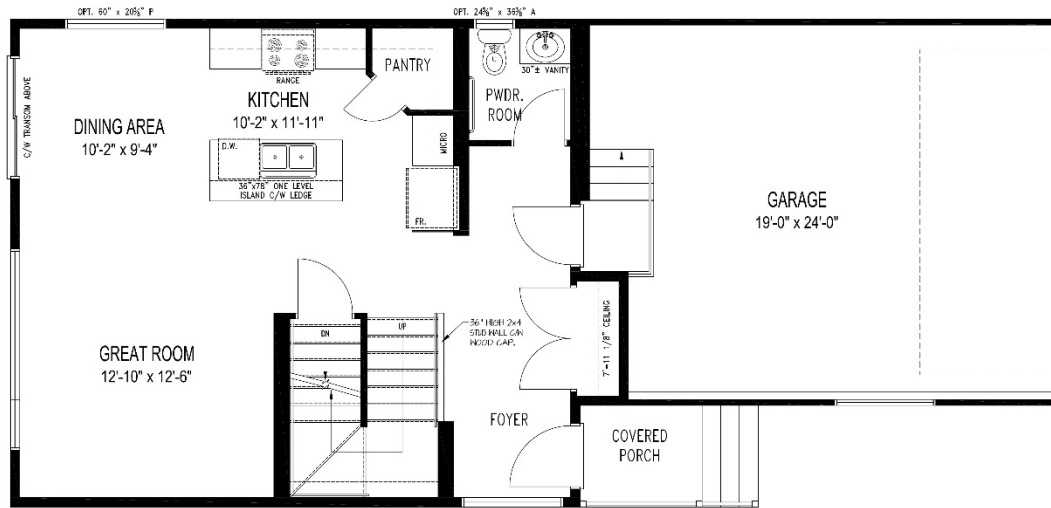

Bristol D - 23

1,447 Sq. Ft
3 Bedroom / 2.5 Bath

- *For marketing purposes only.**
- Optional features shown:**
- Upper exterior pot lights
 - Above garage pot lights
 - Door colour
 - Black windows
 - Brick Veneer

Bristol D - 23

1,447 Sq. Ft
3 Bedroom / 2.5 Bath