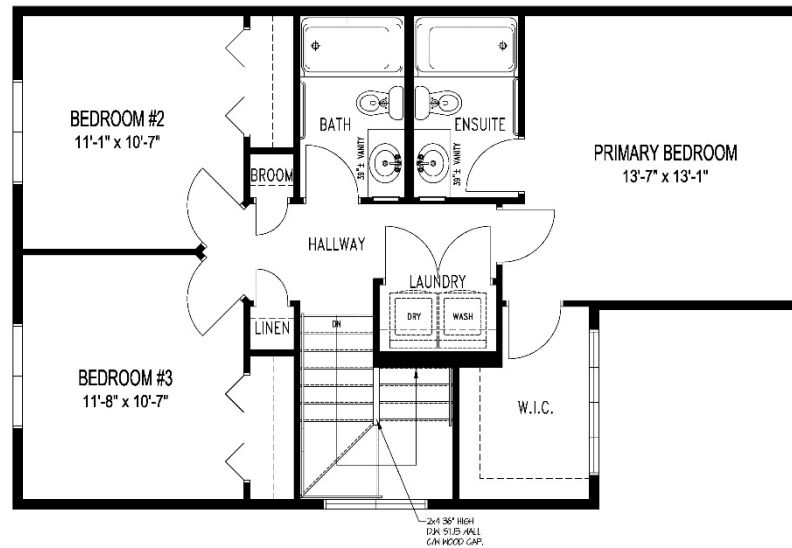

Bristol D - 23

1,447 Sq. Ft
3 Bedroom / 2.5 Bath

- *For marketing purposes only.**
- Optional features shown:**
- Upper exterior pot lights
 - Above garage pot lights
 - Door colour
 - Black windows
 - Brick Veneer

Bristol D - 23

1,447 Sq. Ft
3 Bedroom / 2.5 Bath