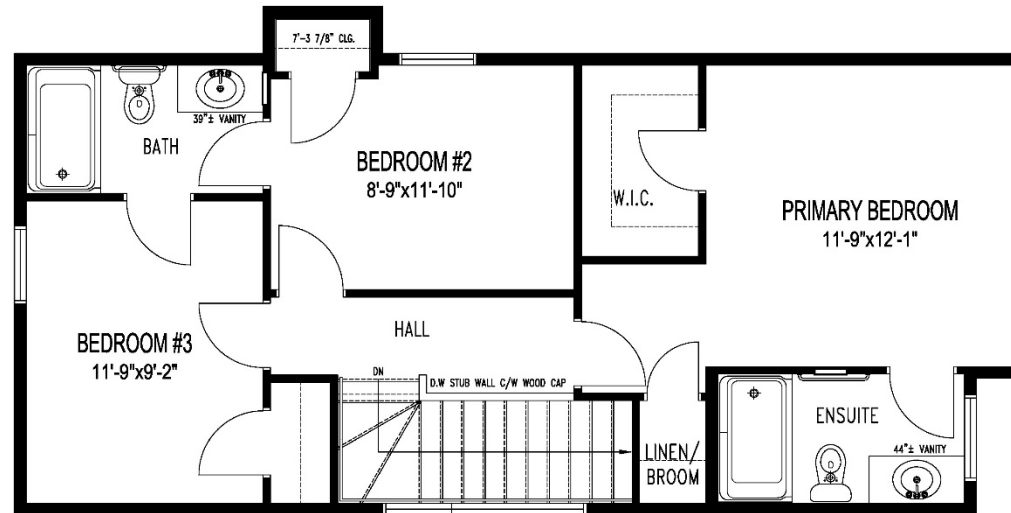

Avery B - 23

1,330 Sq. Ft
3 Bedroom / 2.5 Bath

***For marketing purposes only.**

Optional features shown:

- Upper exterior pot lights
- Black Windows
- Door colour
- Chamclad Siding

Avery B - 23

1,330 Sq. Ft
3 Bedroom / 2.5 Bath