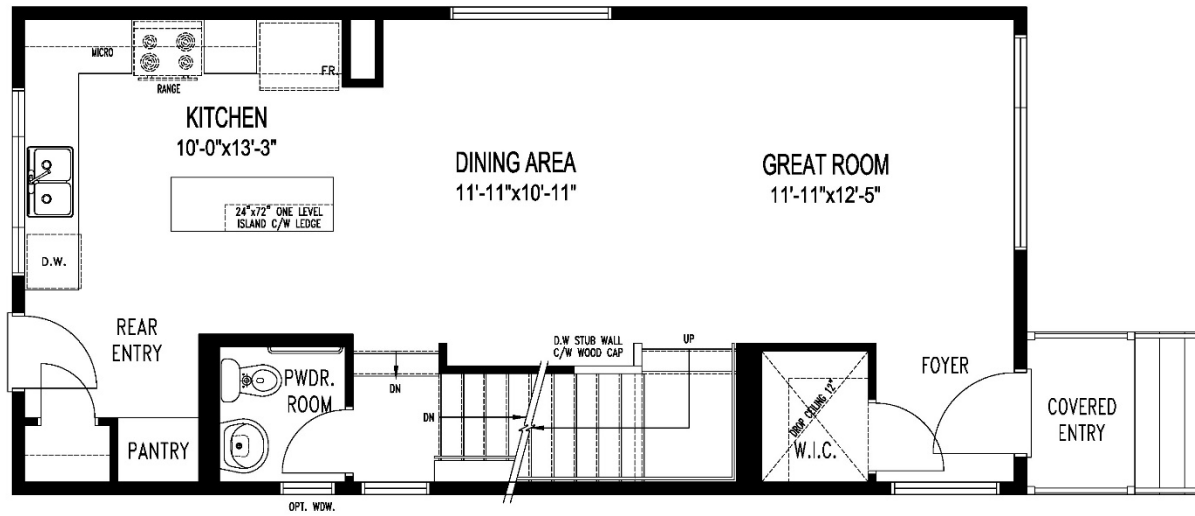

Avery B - 23

1,330 Sq. Ft
3 Bedroom / 2.5 Bath

***For marketing purposes only.**

Optional features shown:

- Upper exterior pot lights
- Black Windows
- Door colour
- Chamclad Siding

Avery B - 23

1,330 Sq. Ft
3 Bedroom / 2.5 Bath