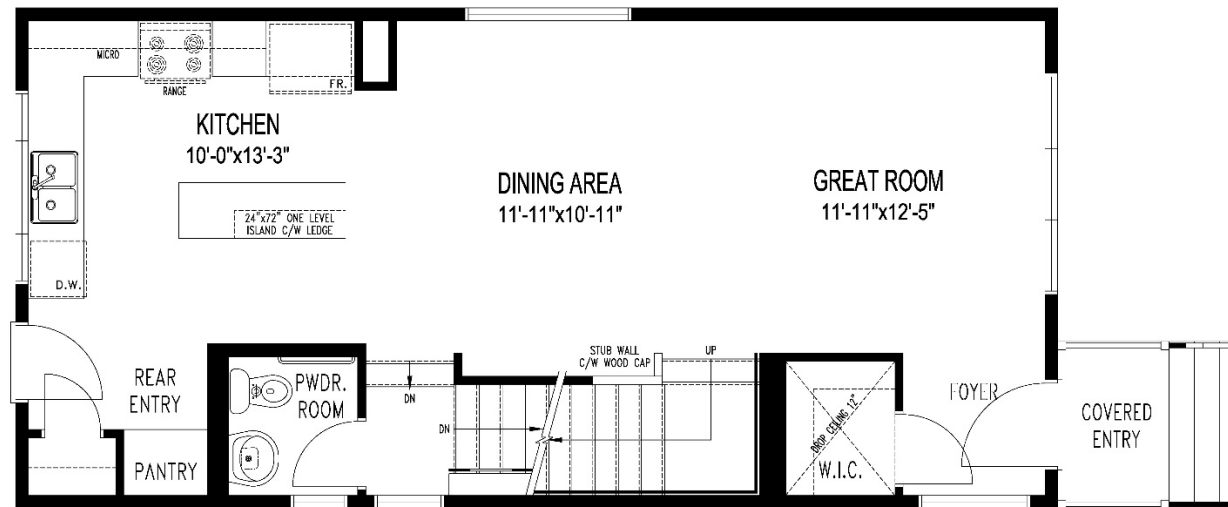

Avery A - 22

1,330 Sq. Ft
3 Bedroom / 2.5 Bath

***For marketing purposes only.**
Optional features shown:

- Upper exterior pot lights
- Black Windows

Avery A - 22

1,330 Sq. Ft
3 Bedroom / 2.5 Bath