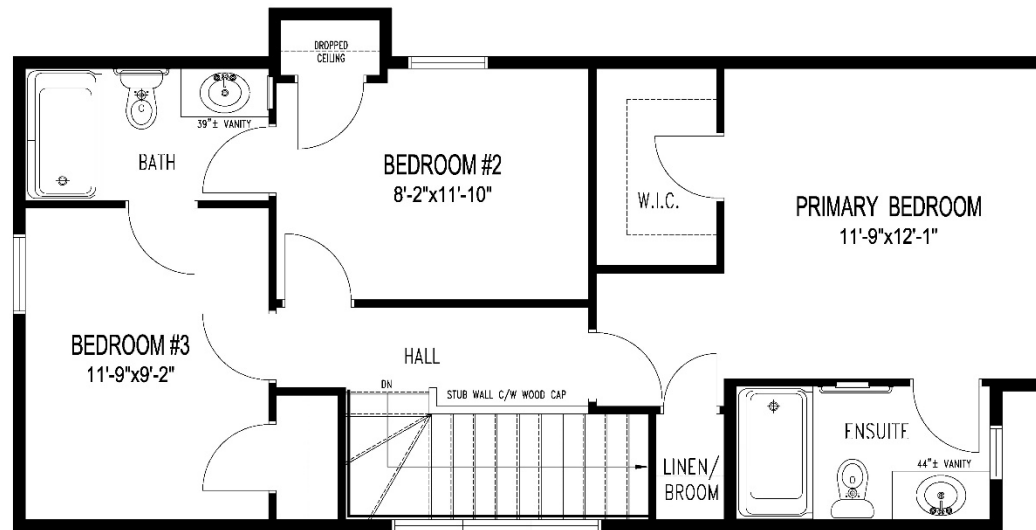

Avery A - 22

1,330 Sq. Ft
3 Bedroom / 2.5 Bath

***For marketing purposes only.**
Optional features shown:

- Upper exterior pot lights
- Black Windows

Avery A - 22

1,330 Sq. Ft
3 Bedroom / 2.5 Bath