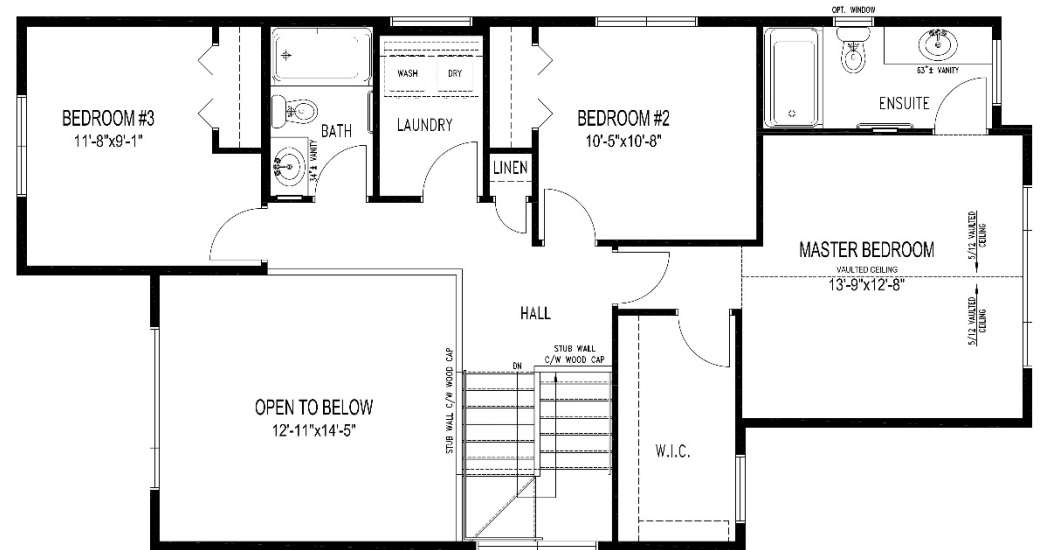

Thurlow C - 22

1,704 Sq. Ft
4 Bedroom / 3 Bath
*optional features shown

***For marketing purposes only.
Optional features shown:**

- Upper exterior pot lights
- Exterior pot lights above garage door
- Front entry door colour

Thurlow C - 22

1,704 Sq. Ft
4 Bedroom / 3 Bath