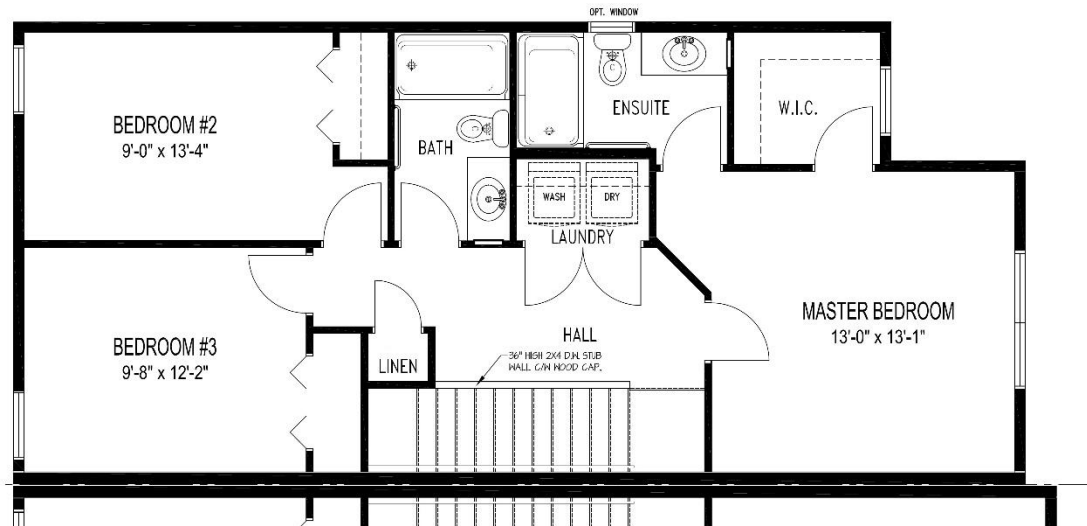

# Montana B – 22

Unit B

1,489 Sq. Ft.  
3 Bed / 2.5 Bath  
\*optional features shown

**\*For marketing purposes only.**  
**Optional features shown:**

- Front door and window colours
- Foyer and Great Room piano windows
- Garage Door style/colour
- Acrylic stucco above garage door

## Unit B

1,489 Sq. Ft.  
 3 Bed / 2.5 Bath