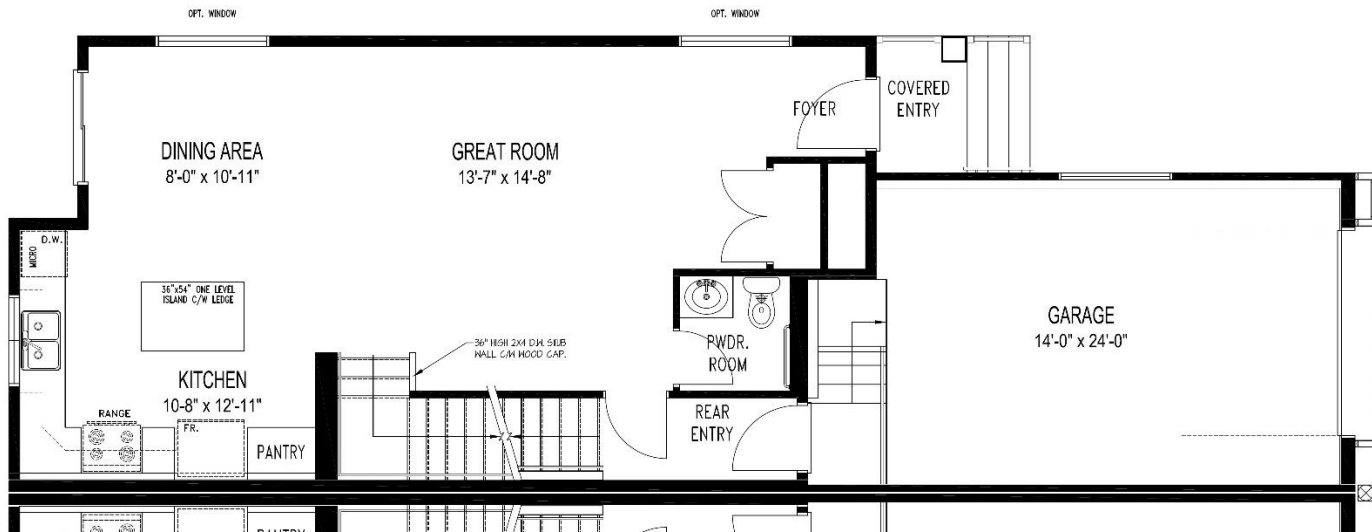

# Montana B – 22

Unit B

1,489 Sq. Ft.  
3 Bed / 2.5 Bath  
\*optional features shown

**\*For marketing purposes only.**  
**Optional features shown:**

- Front door and window colours
- Foyer and Great Room piano windows
- Garage Door style/colour
- Acrylic stucco above garage door

## Unit B

1,489 Sq. Ft.  
 3 Bed / 2.5 Bath