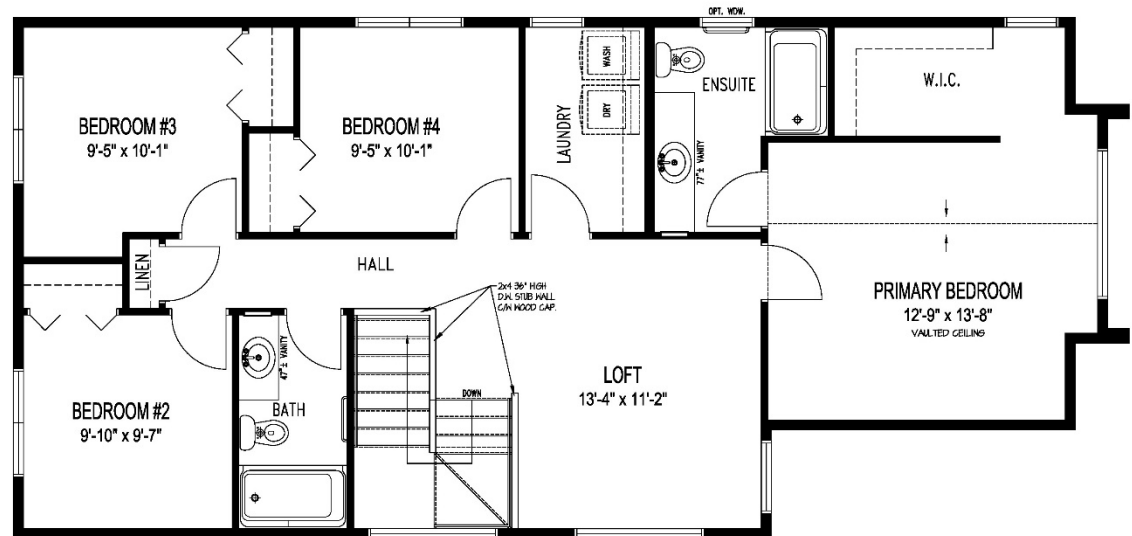

# Harlow C - 21

1,922 Sq. Ft  
4 Bedroom + Loft / 2.5 Bath  
\*optional features shown

**\*For marketing purposes only.**  
**Optional features shown:**

- Manufactured brick veneer to front elevation
- Center garage and upper exterior pot lights
- Front door and window colours

# Harlow C - 21

1,922 Sq. Ft  
 4 Bedroom + Loft / 2.5 Bath