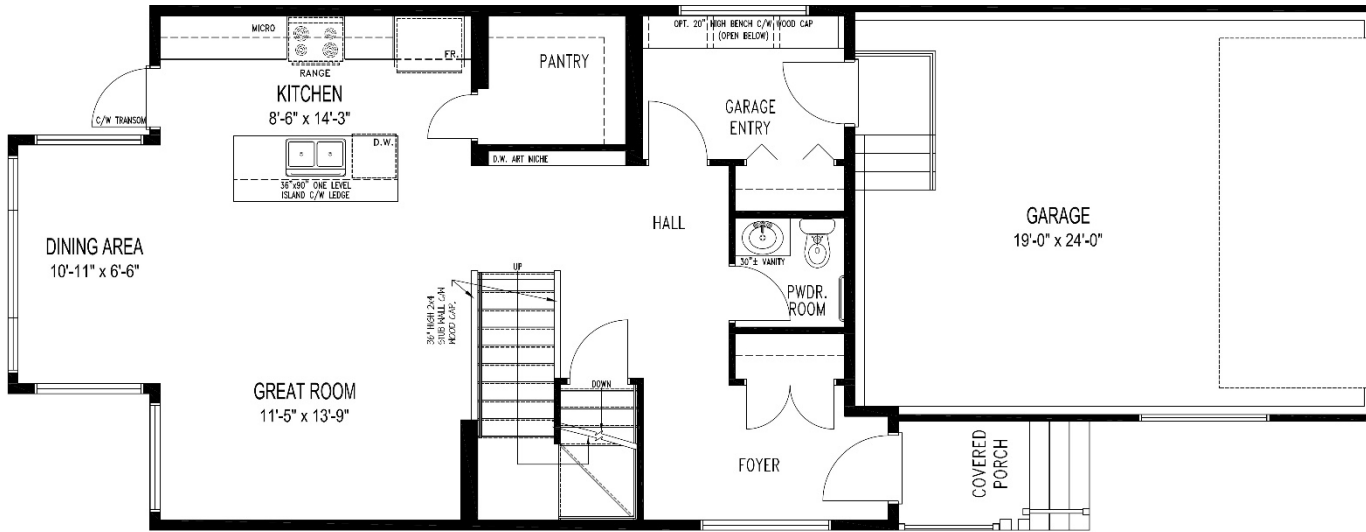

# Harlow C - 21

1,922 Sq. Ft  
4 Bedroom + Loft / 2.5 Bath  
\*optional features shown

**\*For marketing purposes only.**  
**Optional features shown:**

- Manufactured brick veneer to front elevation
- Center garage and upper exterior pot lights
- Front door and window colours

# Harlow C - 21

1,922 Sq. Ft  
 4 Bedroom + Loft / 2.5 Bath