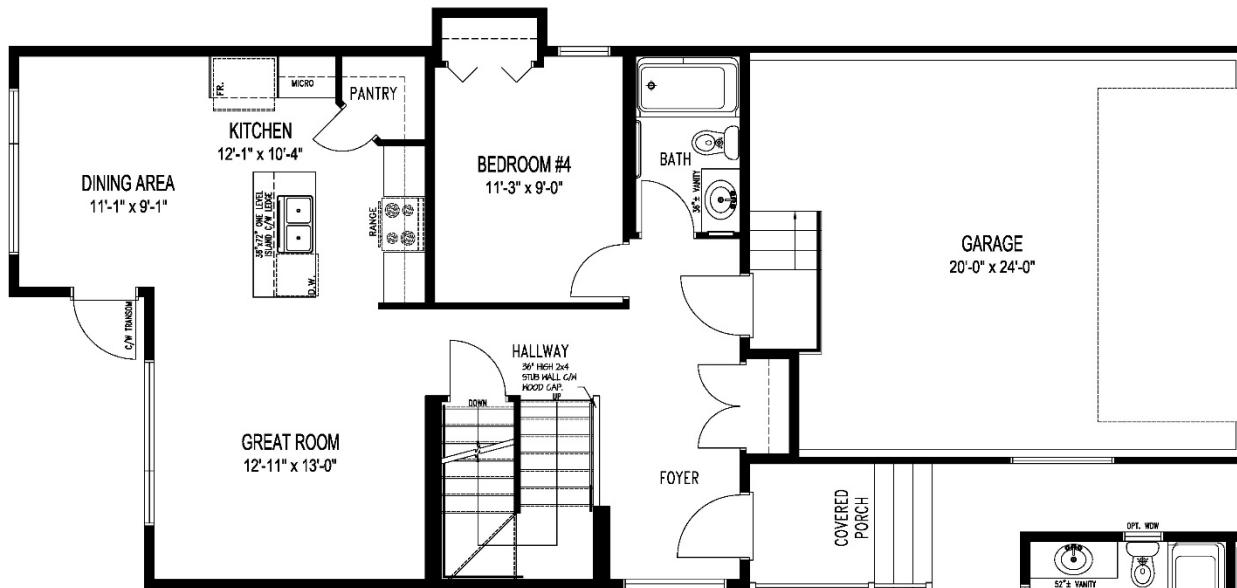

Branson C - 21

1,686 Sq. Ft
4 Bedroom / 3 Bath
*optional features shown

- *For marketing purposes only.**
Optional features shown:
- Manufactured brick veneer to front elevation
 - Center garage and upper pot lights
 - Barn style light fixture
 - Garage door style and colour
 - Front door style and colour and window colour

Branson C - 21

1,686 Sq. Ft
 4 Bedroom / 3 Bath