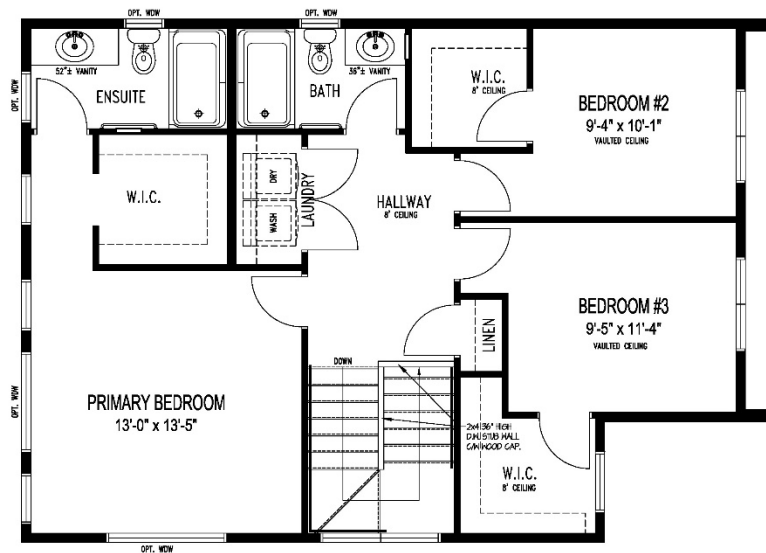

Branson C - 21

1,686 Sq. Ft
4 Bedroom / 3 Bath
*optional features shown

- *For marketing purposes only.**
Optional features shown:
- Manufactured brick veneer to front elevation
 - Center garage and upper pot lights
 - Barn style light fixture
 - Garage door style and colour
 - Front door style and colour and window colour

Branson C - 21

1,686 Sq. Ft
 4 Bedroom / 3 Bath