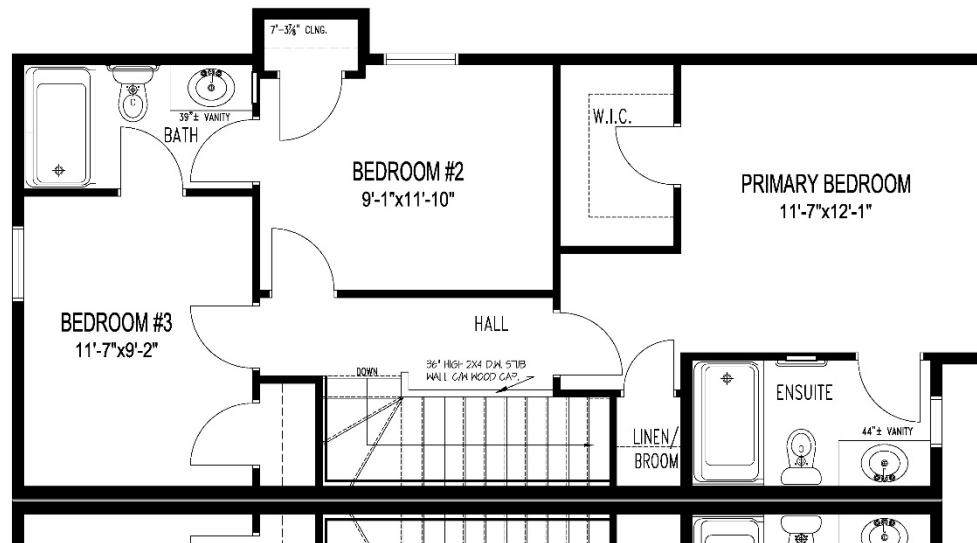

Aspen A - 21

Unit B

1333 Sq. Ft.
3 Bed / 2.5 Bath

Aspen A - 21

Unit B

1333 Sq. Ft.
3 Bed / 2.5 Bath