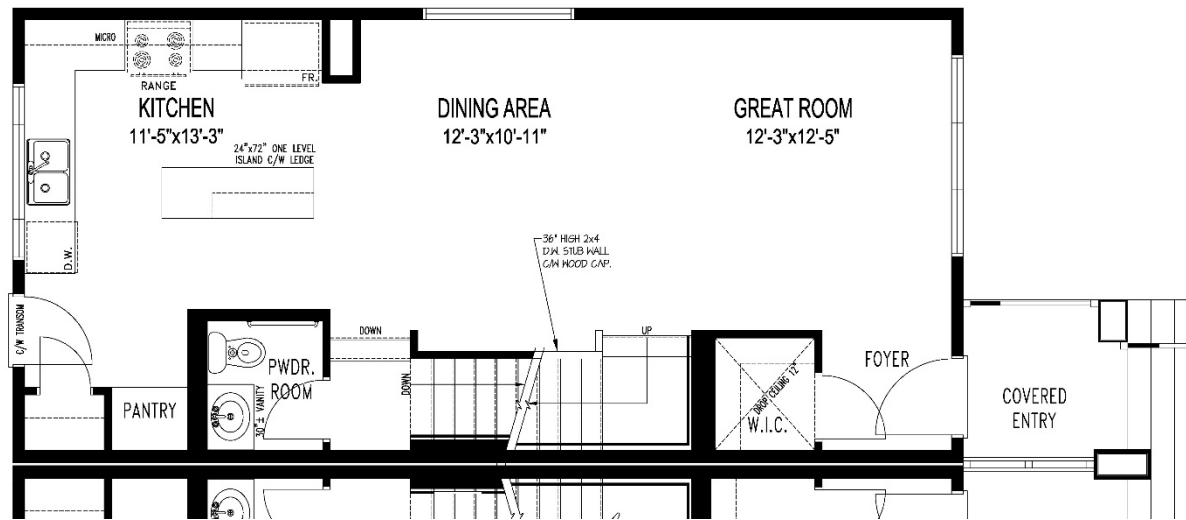

Aspen A - 21

Unit B

1333 Sq. Ft.
3 Bed / 2.5 Bath

Aspen A - 21

Unit B

1333 Sq. Ft.
3 Bed / 2.5 Bath