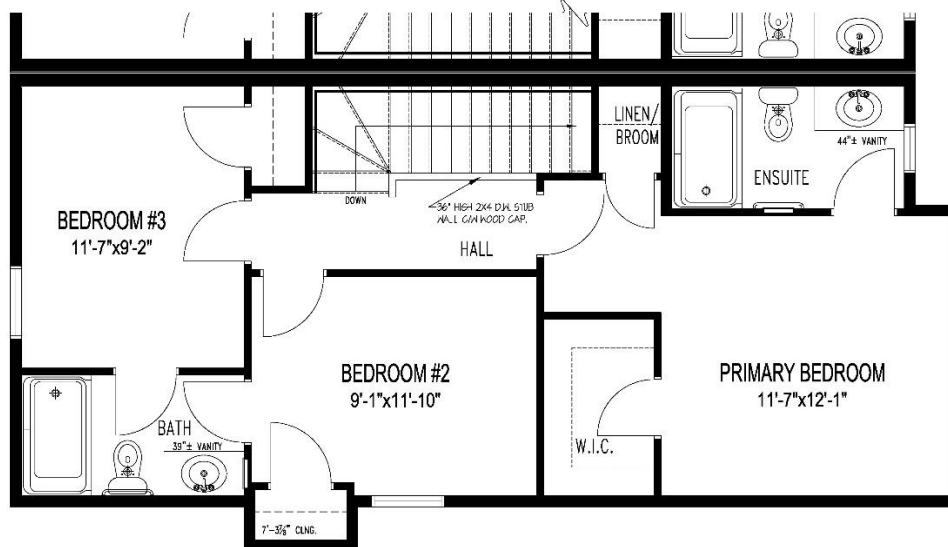

Aspen A - 21

Unit A

1333 Sq. Ft.
3 Bed / 2.5 Bath
*optional features shown

Aspen A – 21

Unit A

1333 Sq. Ft.
3 Bed / 2.5 Bath