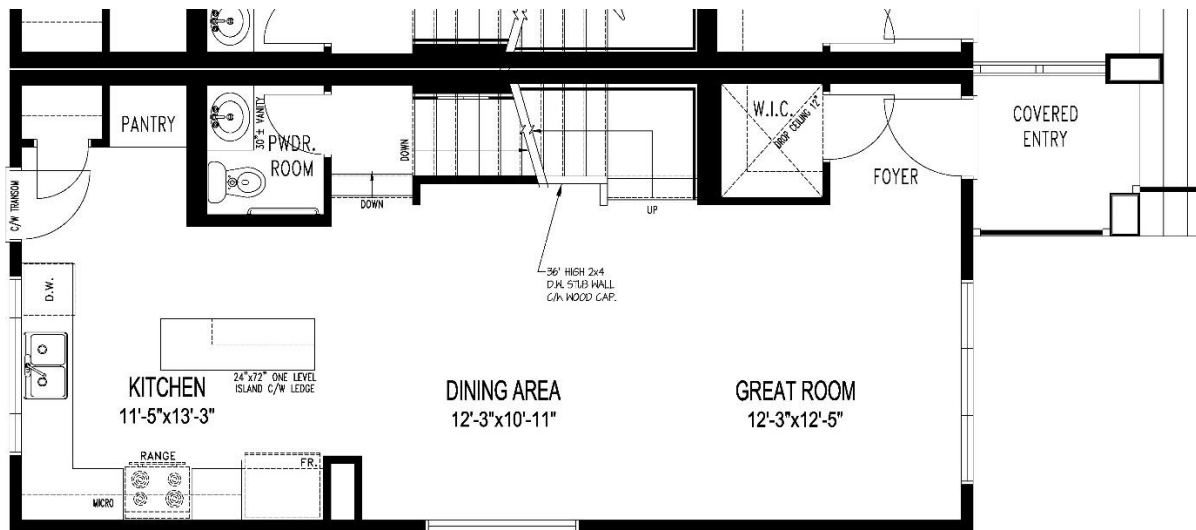

Aspen A - 21

Unit A

1333 Sq. Ft.
3 Bed / 2.5 Bath
*optional features shown

Aspen A – 21

Unit A

1333 Sq. Ft.
3 Bed / 2.5 Bath