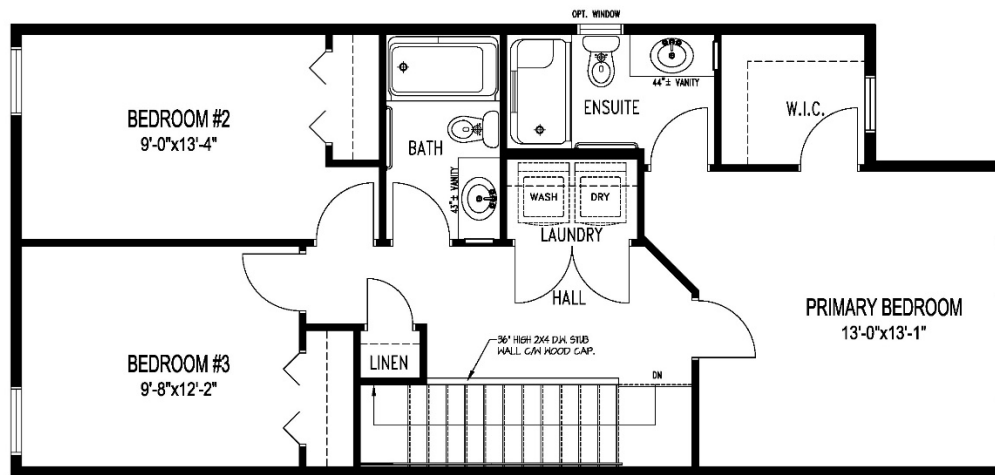

Montana A - 20

Unit B

1,489 Sq. Ft.
3 Bed / 2.5 Bath
*optional features shown

UNIT "B"

UNIT "B"

***For marketing purposes only.**
Optional features shown:

- Front door colour and style
- Foyer and Great Room piano windows

Montana A – 20

Unit B

1,489 Sq. Ft.
 3 Bed / 2.5 Bath