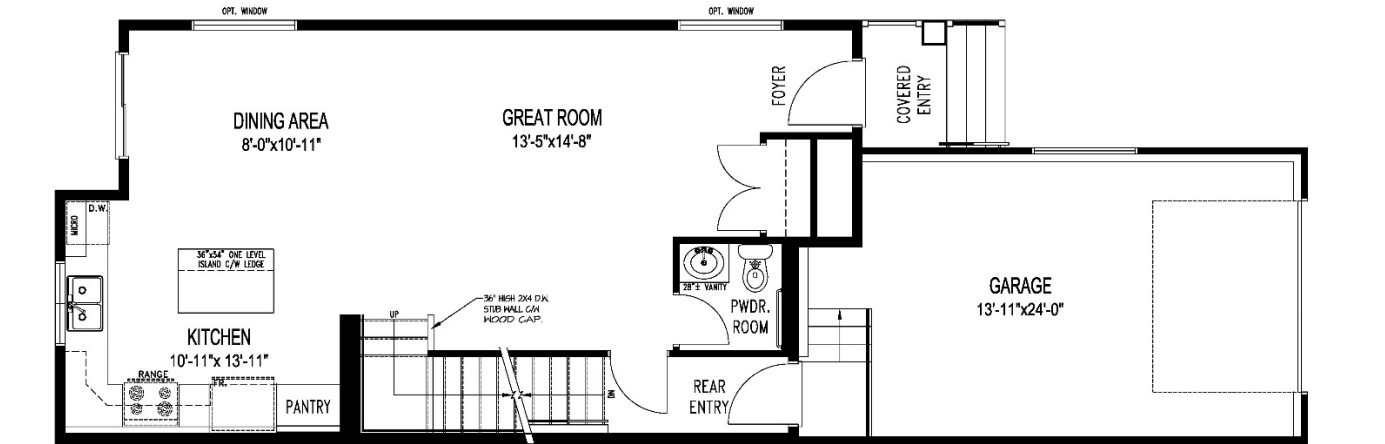

Montana A - 20

Unit B

1,489 Sq. Ft.
3 Bed / 2.5 Bath
*optional features shown

UNIT "B"

UNIT "B"

***For marketing purposes only.**
Optional features shown:

- Front door colour and style
- Foyer and Great Room piano windows

Montana A – 20

Unit B

1,489 Sq. Ft.
 3 Bed / 2.5 Bath