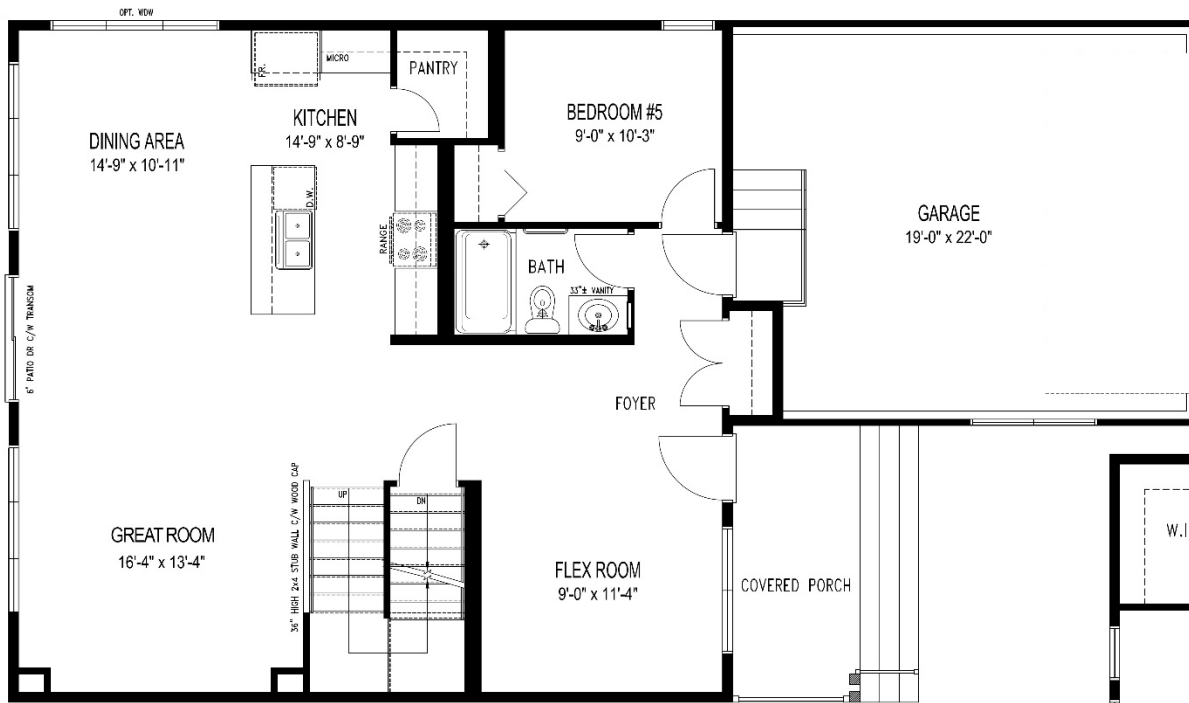

# Edgemont C – 20

2,174 Sq. Ft  
5 Bedroom + Loft / 3 Bath  
\*optional features shown

- \*For marketing purposes only.**  
**Optional features shown:**
- Upper exterior pot lights
  - Middle exterior pot light above garage door
  - Front door and garage door styles
  - Front door and window colour

# Edgemont C – 20

2,174 Sq. Ft  
 5 Bedroom + Loft / 3 Bath