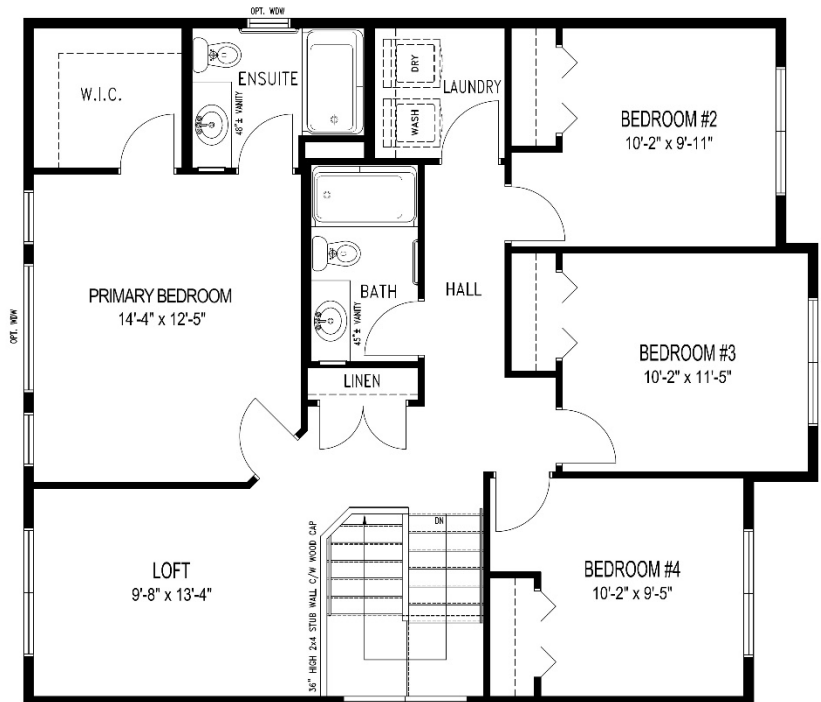

# Edgemont C – 20

2,174 Sq. Ft  
5 Bedroom + Loft / 3 Bath  
\*optional features shown

- \*For marketing purposes only.**  
**Optional features shown:**
- Upper exterior pot lights
  - Middle exterior pot light above garage door
  - Front door and garage door styles
  - Front door and window colour

# Edgemont C – 20

2,174 Sq. Ft  
 5 Bedroom + Loft / 3 Bath