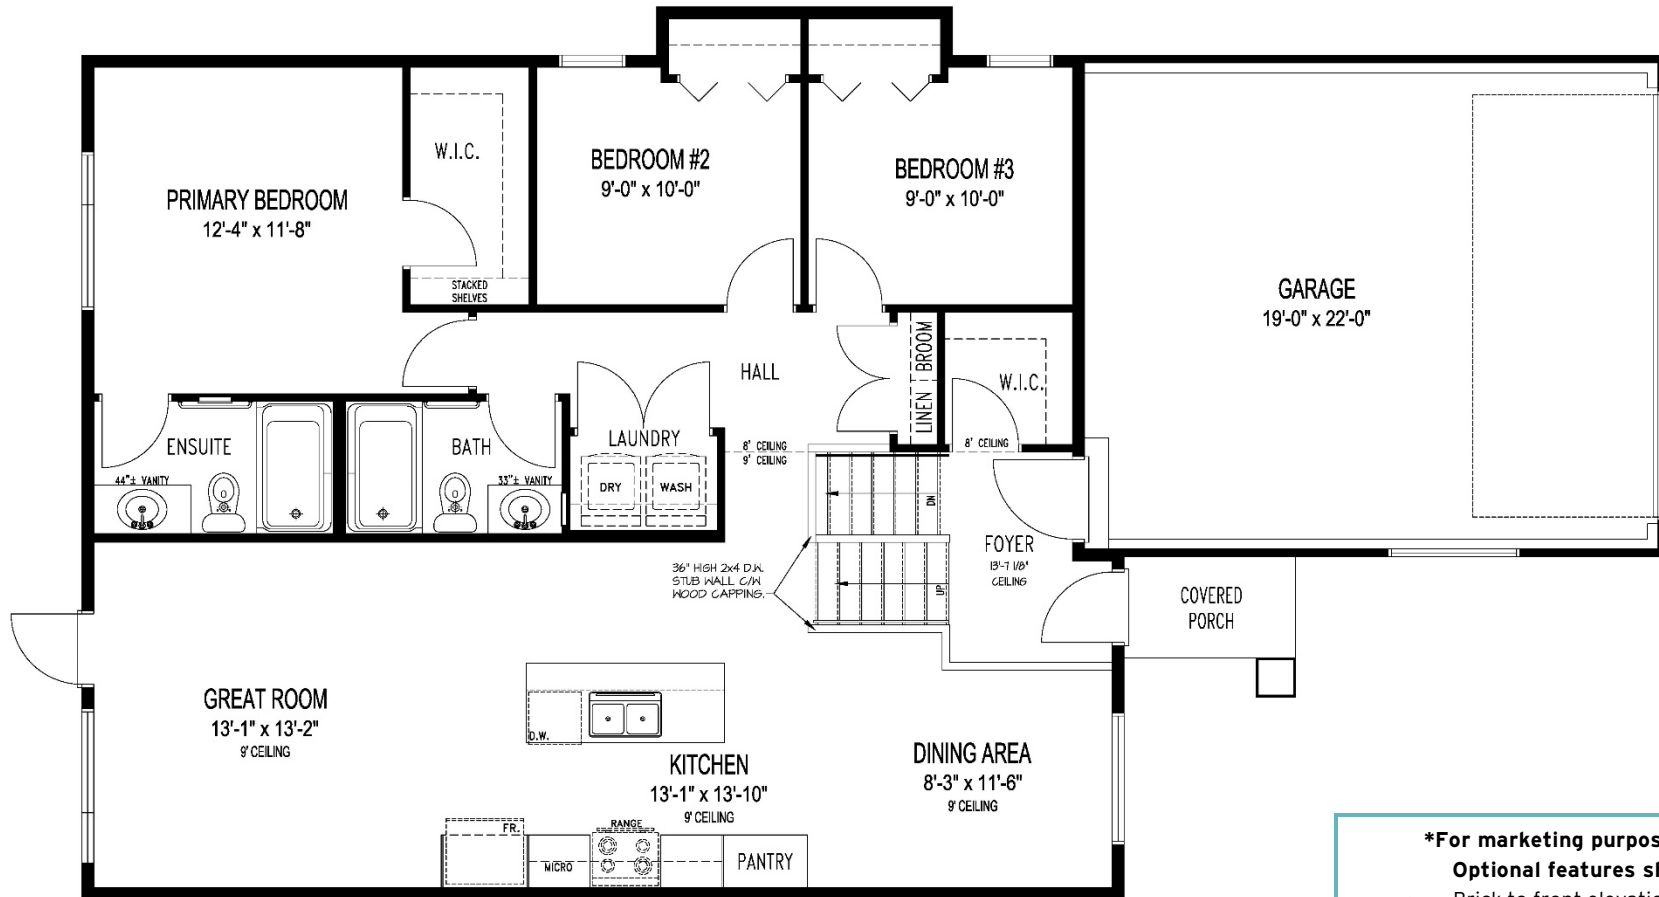

Burnaby A - 20

1,256 Sq. Ft
3 Bedroom / 2 Bath
*optional features shown

***For marketing purposes only.**

Optional features shown:

- Brick to front elevation
- Pot light centered on upper window
- Pot light centered on garage door
- Front entry door style and colour
- Garage door colour

Burnaby A - 20

1,256 Sq. Ft
3 Bedroom / 2 Bath