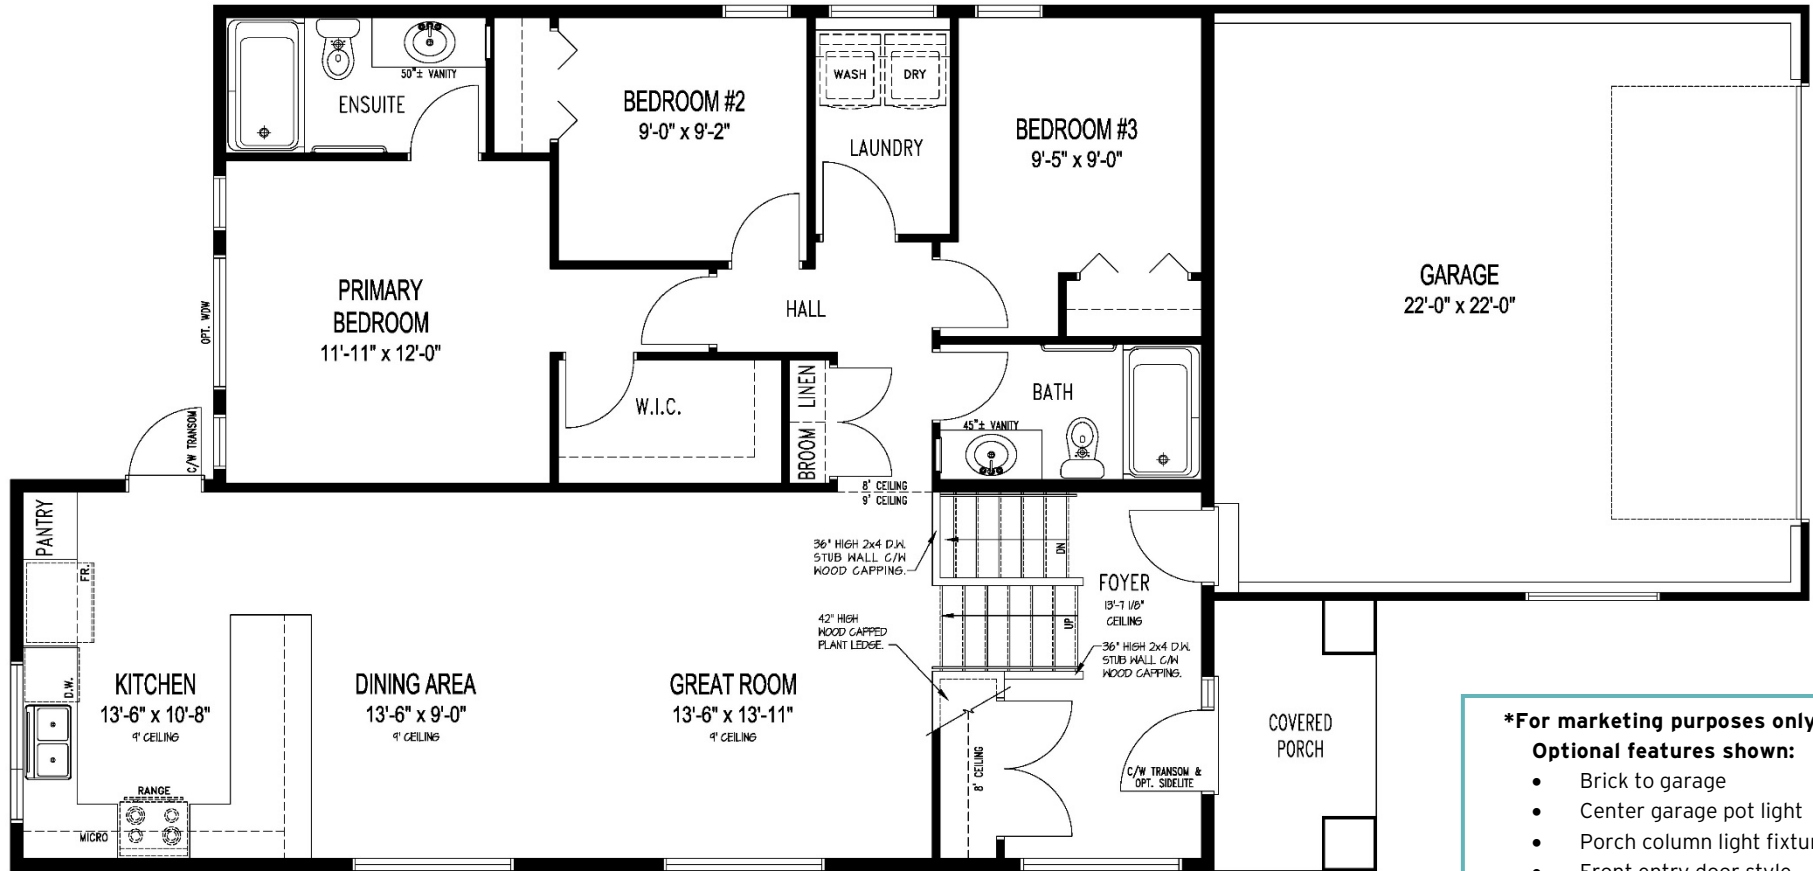

Bowen A - 20

1,292 Sq. Ft
3 Bedroom / 2 Bath
*optional features shown

***For marketing purposes only.**
Optional features shown:

- Brick to garage
- Center garage pot light
- Porch column light fixtures
- Front entry door style, sidelite and colour

Bowen A - 20

1,292 Sq. Ft
 3 Bedroom / 2 Bath