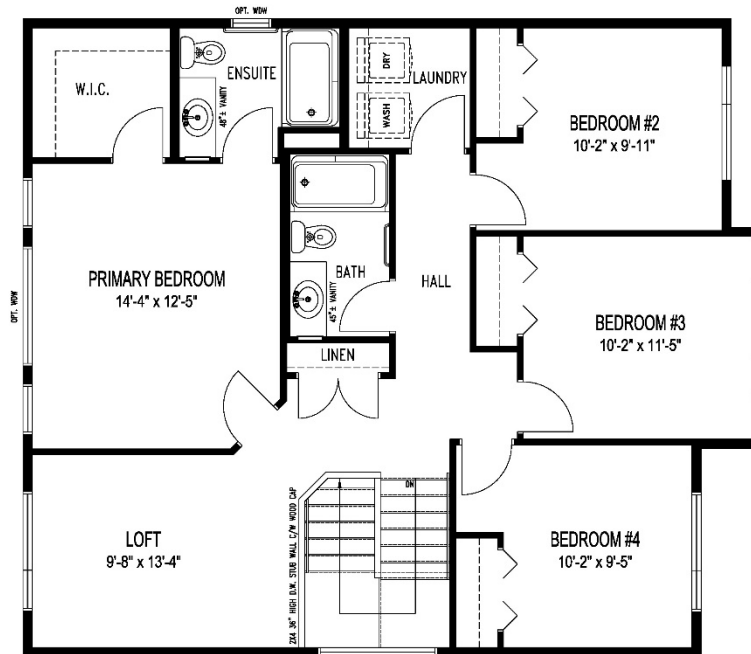

Edgemont A - 19

2,174 Sq. Ft
5 Bedroom + Loft / 3 Bath
*optional features shown

- *For marketing purposes only.**
Optional features shown:
- Manufactured brick to front elevation
 - Upper exterior pot lights
 - Horizontal siding on 2nd floor

Edgemont A - 19

2,174 Sq. Ft
 5 Bedroom + Loft / 3 Bath