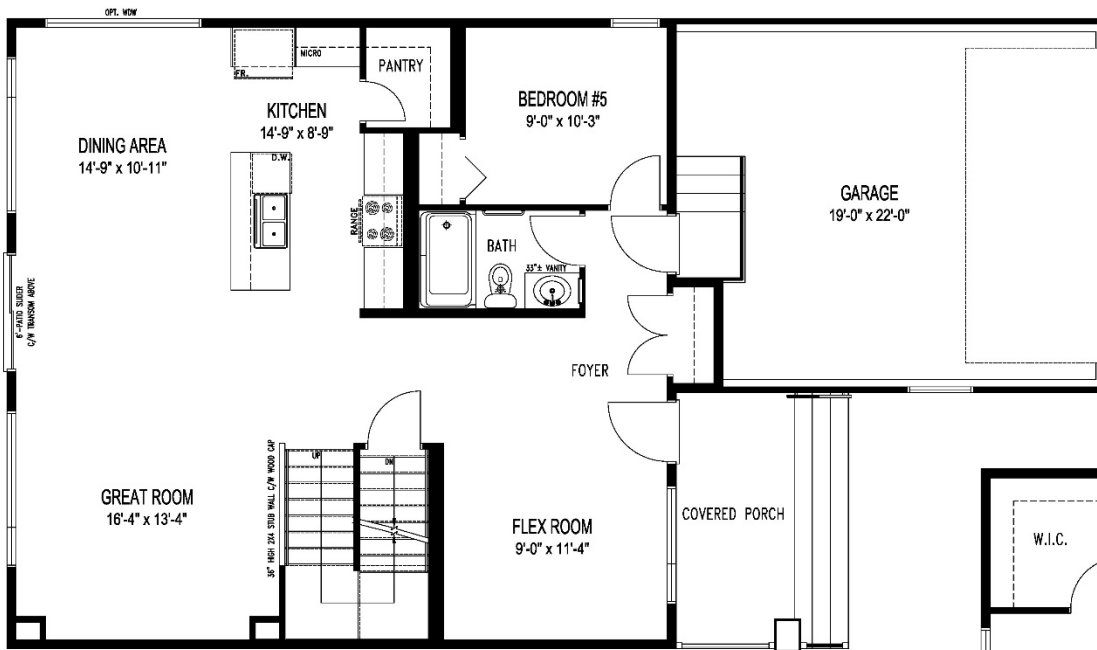

Edgemont A - 19

2,174 Sq. Ft
5 Bedroom + Loft / 3 Bath
*optional features shown

- *For marketing purposes only.**
Optional features shown:
- Manufactured brick to front elevation
 - Upper exterior pot lights
 - Horizontal siding on 2nd floor

Edgemont A - 19

2,174 Sq. Ft
 5 Bedroom + Loft / 3 Bath