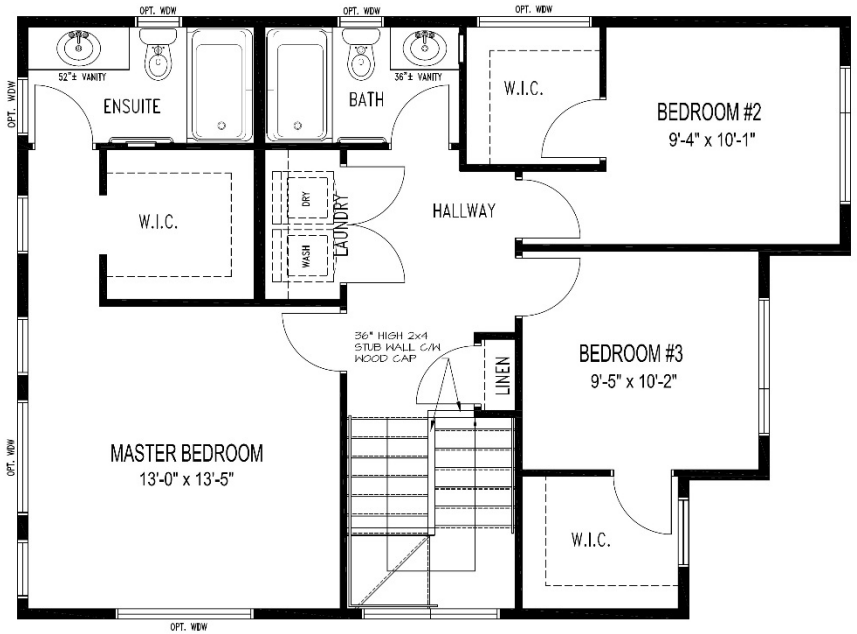

Branson A - 19

1,652 Sq. Ft
4 Bedroom / 3 Bath
*optional features shown

- *For marketing purposes only.**
Optional features shown:
- Manufactured brick to front elevation
 - Upper exterior pot lights to front elevations
 - Middle exterior pot light above garage door
 - Front door, garage door and window colours
 - Front entry door and garage door styles

Branson A - 19

1,652 Sq. Ft
 4 Bedroom / 3 Bath