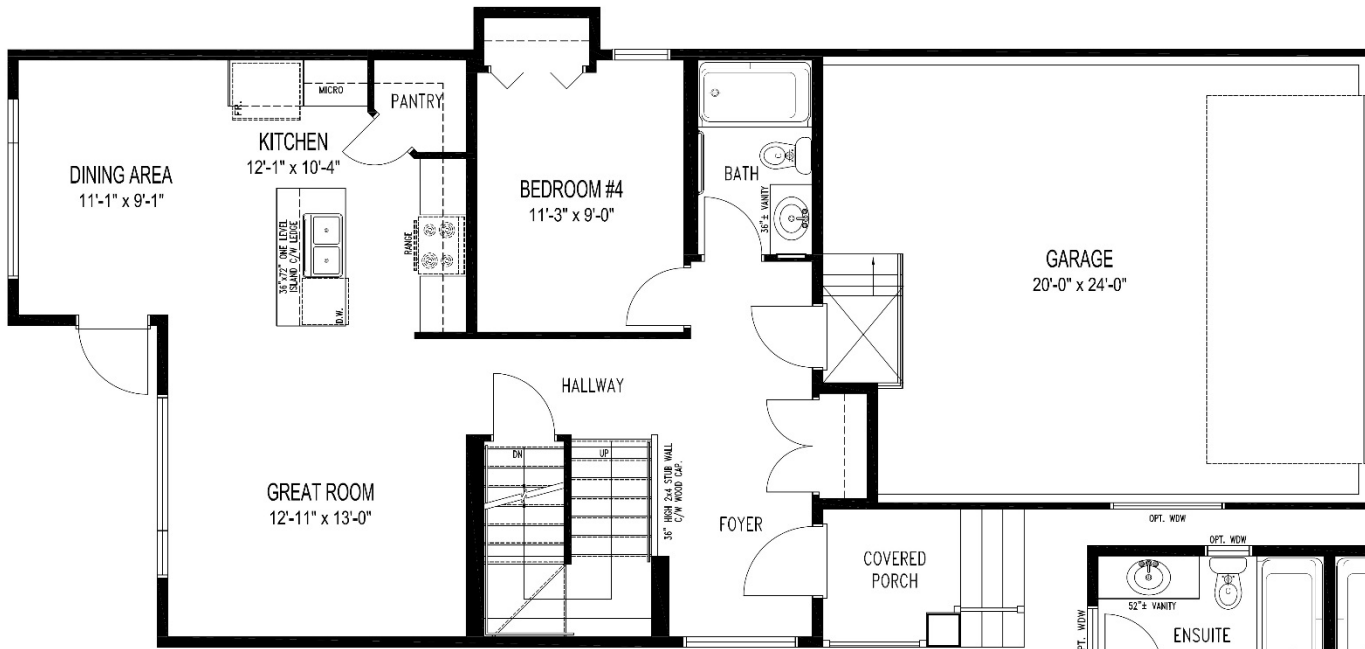

Branson A - 19

1,652 Sq. Ft
4 Bedroom / 3 Bath
*optional features shown

- *For marketing purposes only.**
Optional features shown:
- Manufactured brick to front elevation
 - Upper exterior pot lights to front elevations
 - Middle exterior pot light above garage door
 - Front door, garage door and window colours
 - Front entry door and garage door styles

Branson A - 19

1,652 Sq. Ft
 4 Bedroom / 3 Bath