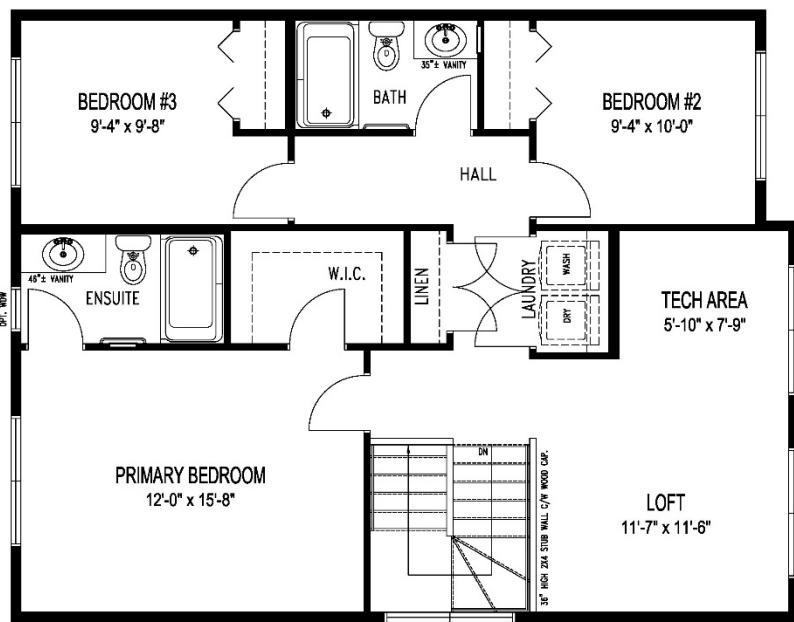

Jaxson A - 18

1,922 Sq. Ft
4 Bedroom + Loft / 3 Bath
*optional features shown

- *For marketing purposes only.**
Optional features shown:
- Manufactured brick to front elevation
 - Upper exterior pot lights to front and side elevations
 - Middle exterior pot light above garage
 - Front door and window colour
 - Stucco colour
 - Front door sidelites

Jaxson A - 18

1,922 Sq. Ft
 4 Bedroom + Loft / 3 Bath