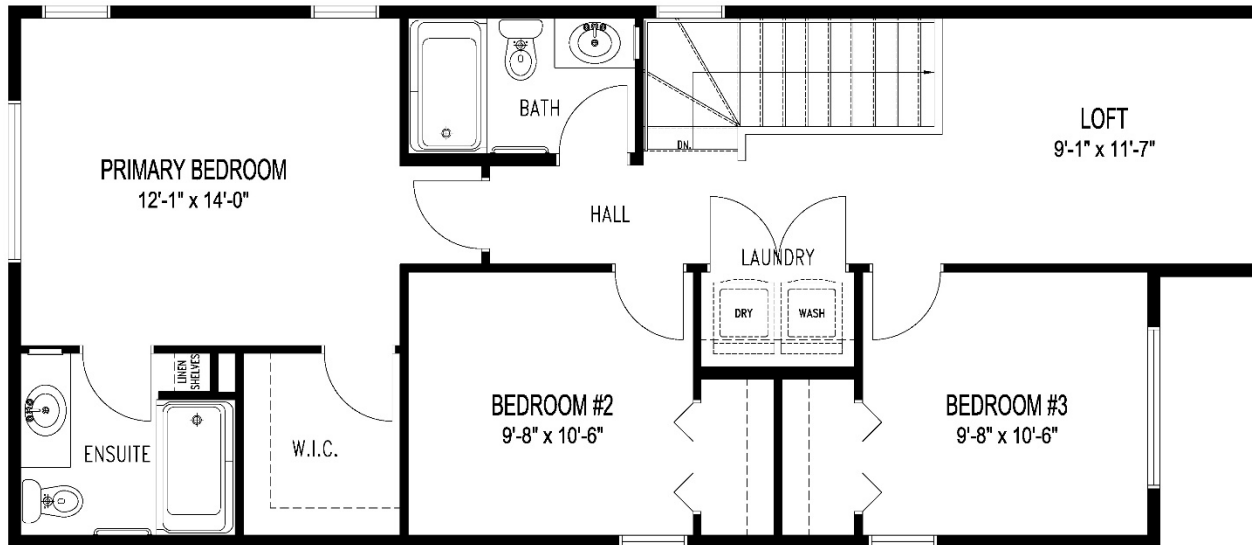

Drake - 18

1,659 Sq. Ft.
3 Bedroom + Loft / 2.5 Bath

***For marketing purposes only.**
Optional features shown:

- Upper exterior pot lights

Drake - 18

1,659 Sq. Ft.
 3 Bedroom + Loft / 2.5 Bath