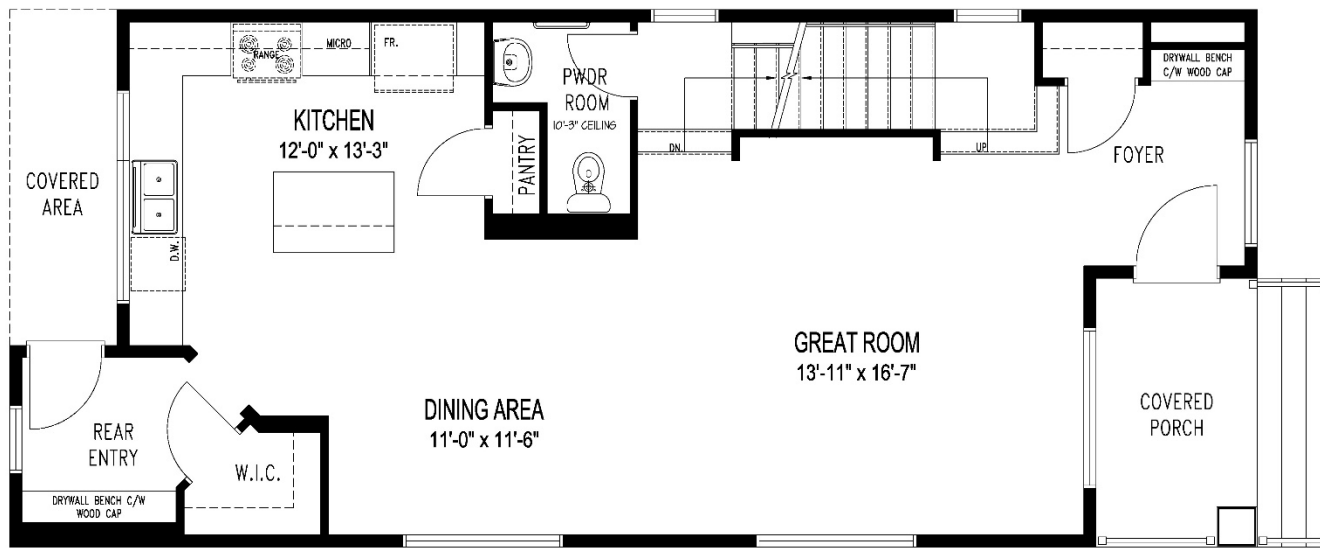

Drake - 18

1,659 Sq. Ft.
3 Bedroom + Loft / 2.5 Bath

***For marketing purposes only.**
Optional features shown:

- Upper exterior pot lights

Drake - 18

1,659 Sq. Ft.
 3 Bedroom + Loft / 2.5 Bath