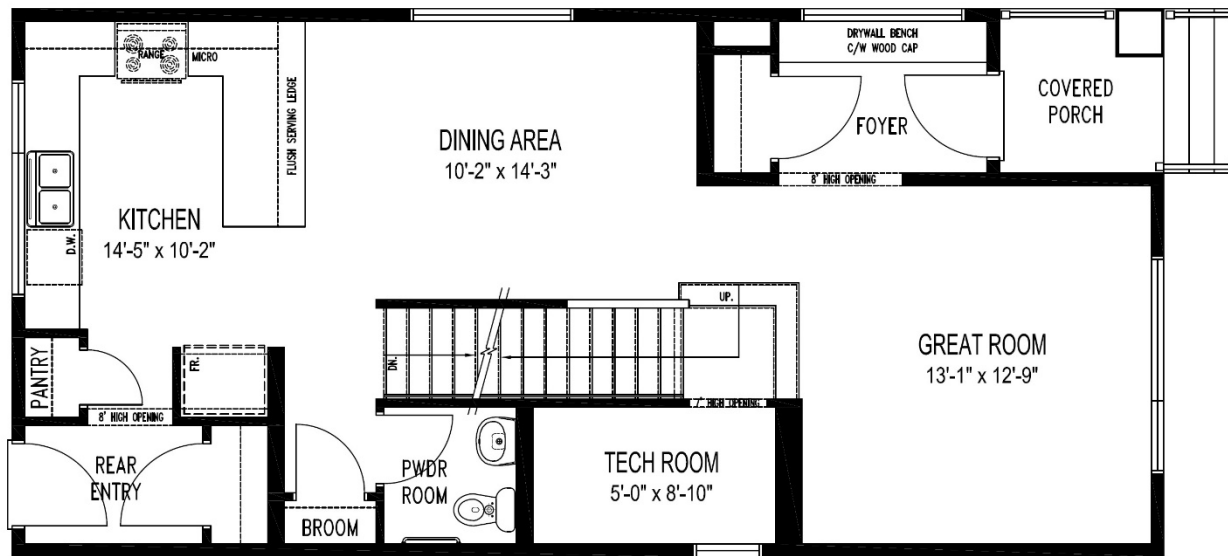

Cooper - 18

1,572 Sq. Ft
3 Bedroom / 2.5 Bath

***For marketing purposes only.**
Optional features shown:

- Upper exterior pot lights

Cooper - 18

1,572 Sq. Ft
 3 Bedroom / 2.5 Bath