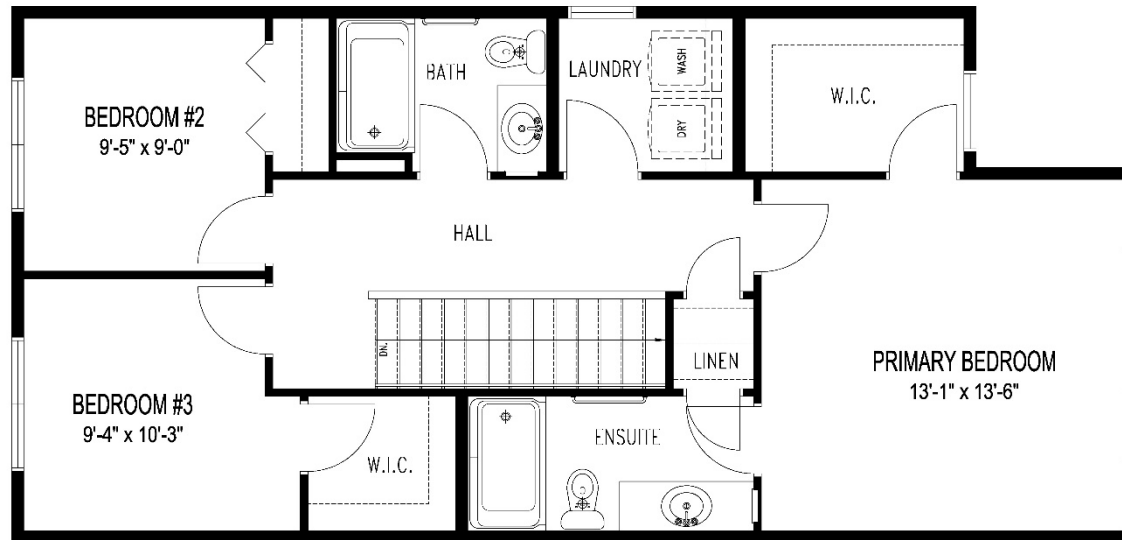

Cooper - 18

1,572 Sq. Ft
3 Bedroom / 2.5 Bath

***For marketing purposes only.**
Optional features shown:

- Upper exterior pot lights

Cooper - 18

1,572 Sq. Ft
 3 Bedroom / 2.5 Bath