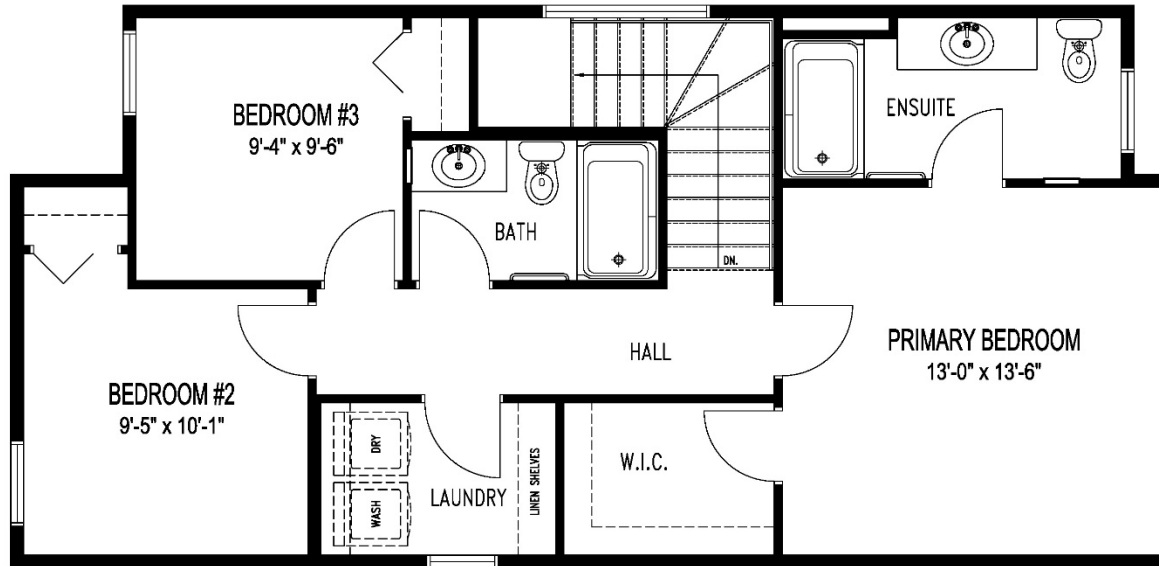

Chloe - 18

1,527 Sq. Ft
3 Bedroom / 2.5 Bath

***For marketing purposes only.**
Optional features shown:

- Upper exterior pot lights

Chloe - 18

1,527 Sq. Ft
 3 Bedroom / 2.5 Bath