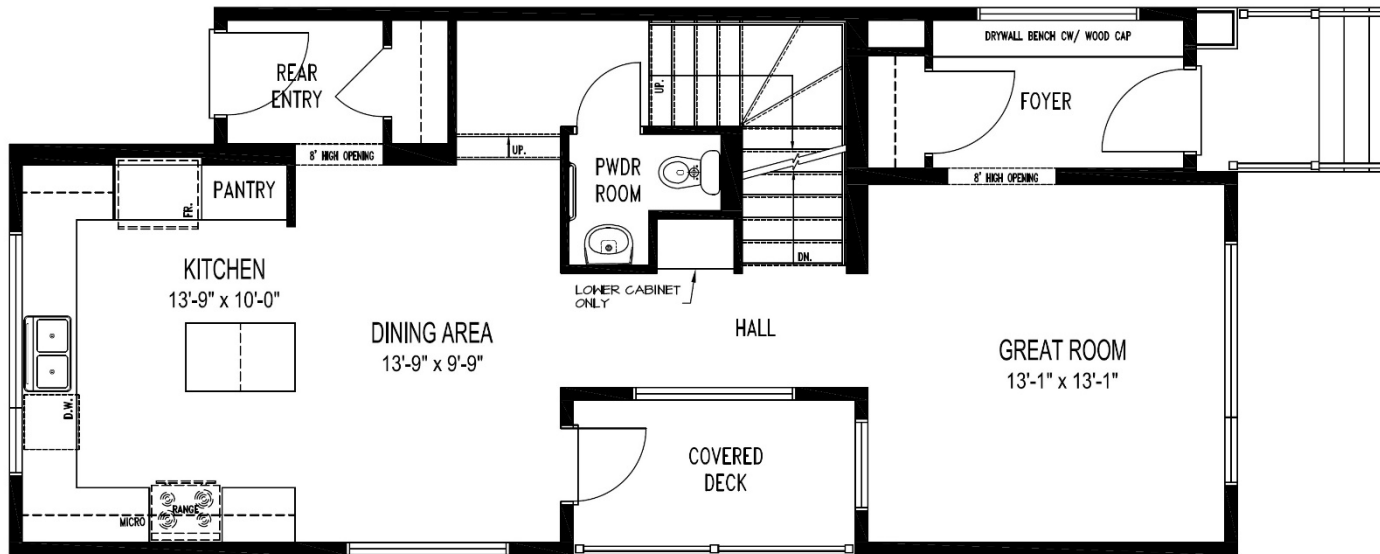

Chloe - 18

1,527 Sq. Ft
3 Bedroom / 2.5 Bath

***For marketing purposes only.**
Optional features shown:

- Upper exterior pot lights

Chloe - 18

1,527 Sq. Ft
 3 Bedroom / 2.5 Bath