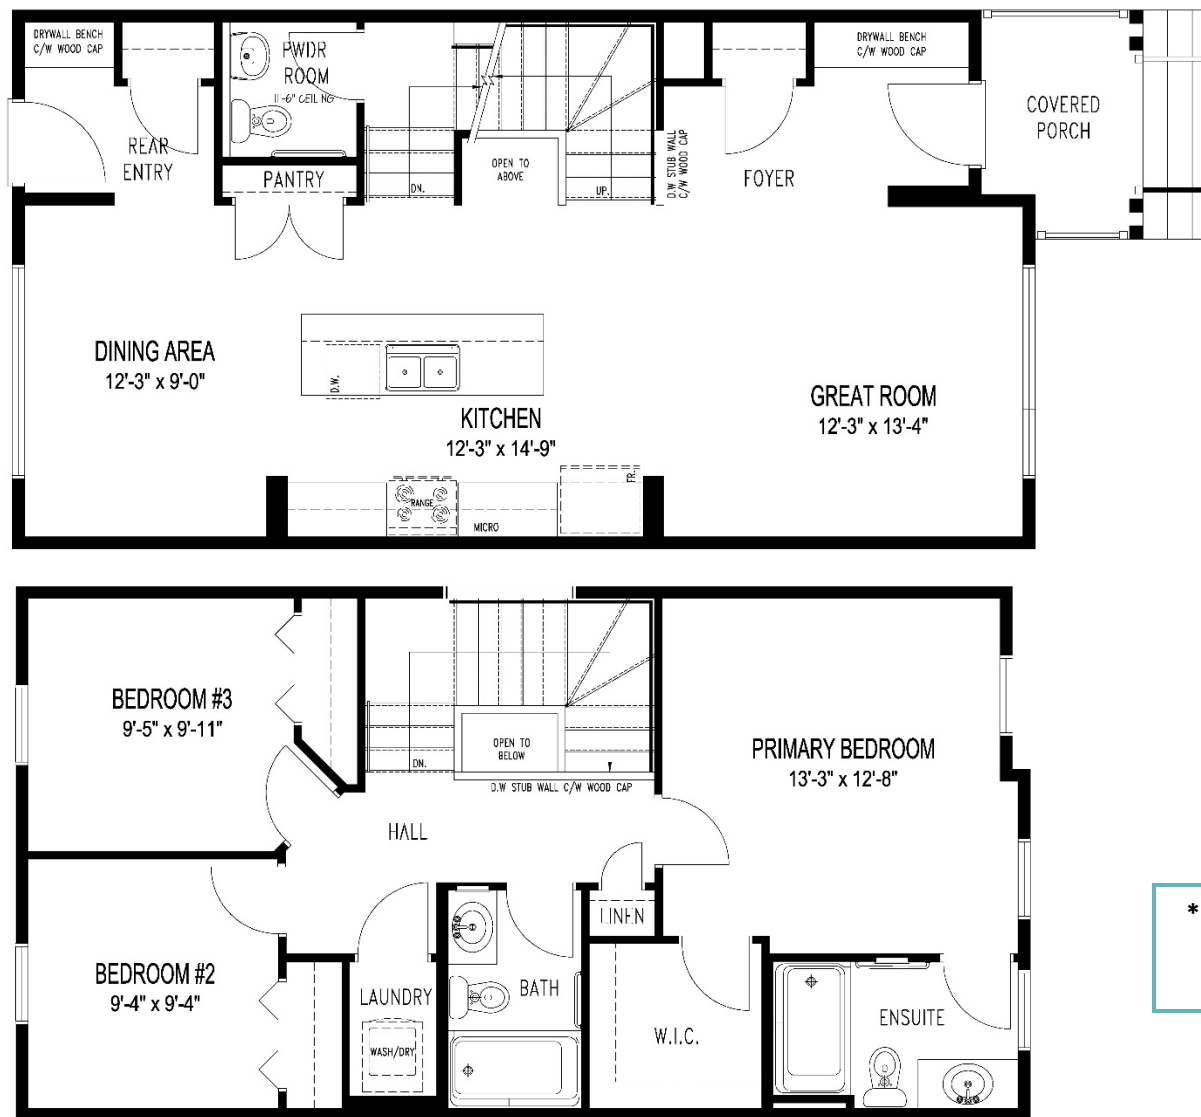

Brighton - 18

1,426 Sq. Ft
3 Bedroom / 2.5 Bath

***For marketing purposes only.**
Optional features shown:

- Upper exterior pot lights

Brighton - 18

1,426 Sq. Ft
 3 Bedroom / 2.5 Bath