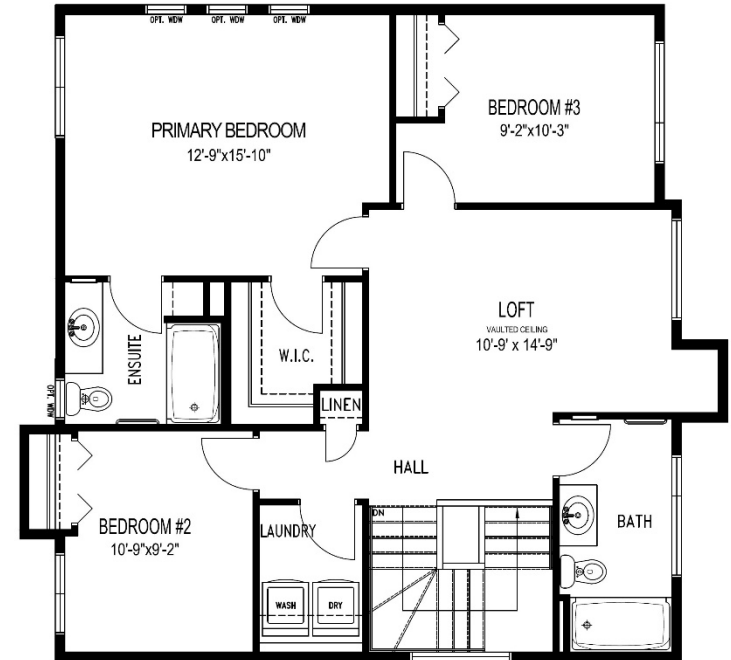

Stonecliffe A - 16

2,003 Sq. Ft
4 Bedroom + Loft / 2.5 Bath
*optional features shown

- *For marketing purposes only.**
Optional features shown:
- Front door transom and colour
 - Black PVC window colour
 - Horizontal siding & stucco colour
 - Upper exterior and center garage pot lights
 - Manufactured brick to front elevation

Stonecliffe A - 16

2,003 Sq. Ft
 4 Bedroom + Loft / 2.5 Bath