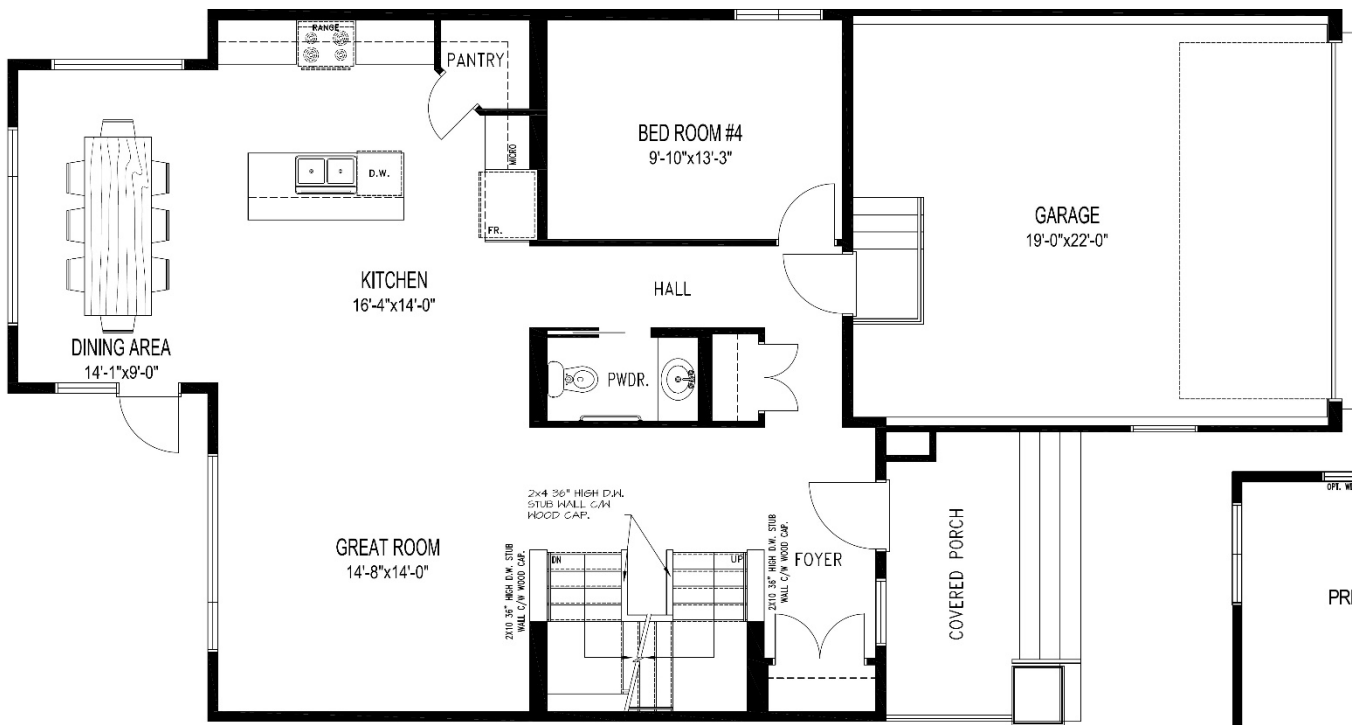

Stonecliffe A - 16

2,003 Sq. Ft
4 Bedroom + Loft / 2.5 Bath
*optional features shown

- *For marketing purposes only.**
Optional features shown:
- Front door transom and colour
 - Black PVC window colour
 - Horizontal siding & stucco colour
 - Upper exterior and center garage pot lights
 - Manufactured brick to front elevation

Stonecliffe A - 16

2,003 Sq. Ft
 4 Bedroom + Loft / 2.5 Bath