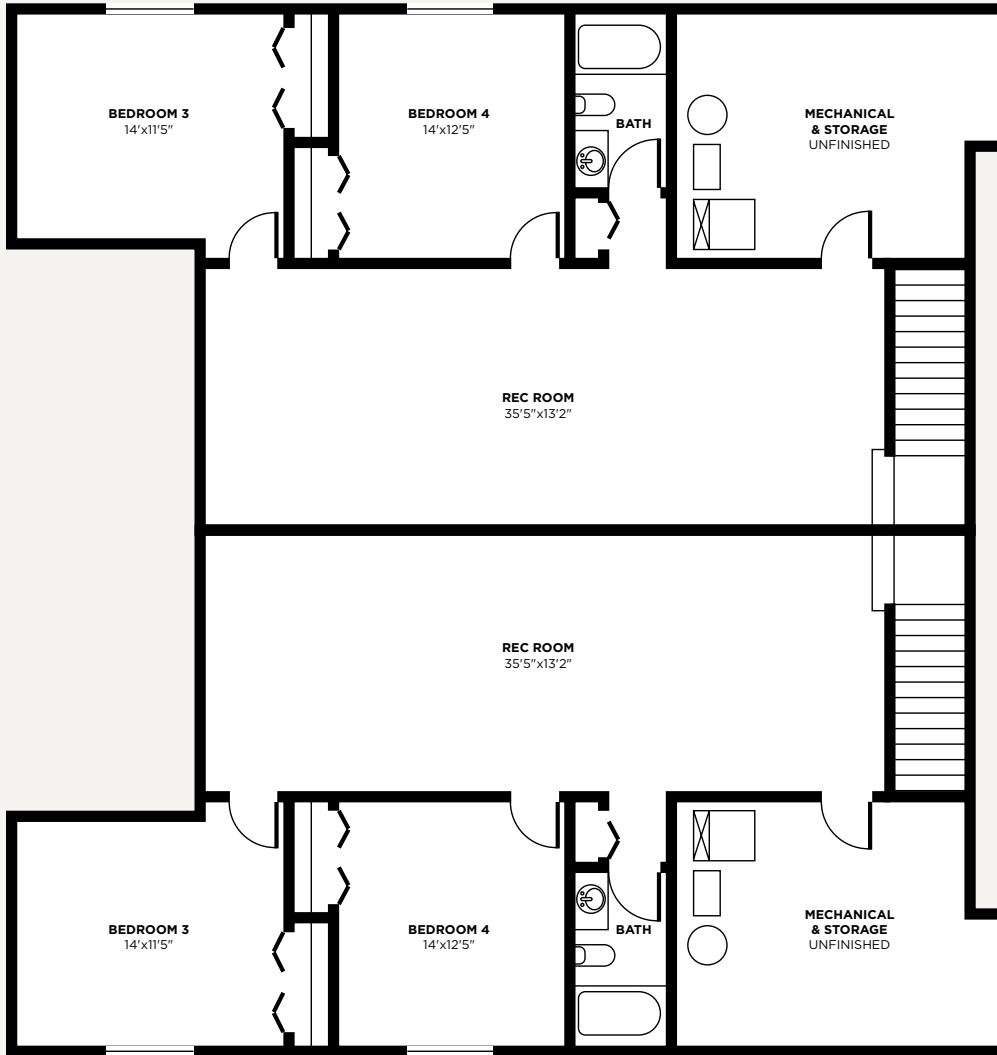

COUNTRY VISTA ESTATES

At Prairie View Lakes

The Kingston

Model of Home

2 Bedrooms

2 Bathrooms

1339 Square Feet

A project by

VENTURA
DEVELOPMENTS

COUNTRY VISTA ESTATES

The Kingston

1339 Square Feet
2 Bedroom / 2 Bath
Features 2 Car Garage

Main Floor

1339 Square Feet

Ventura Developments Inc reserves the right to change plans and specifications without prior notice. Square footage measurements may vary from actual useable floor space. Illustrations are artist's conception and may vary. Optional features are shown on illustration that may not be included in the base price.

COUNTRY VISTA ESTATES

The Kingston

Optional Lower Level
860 Square Feet

VENTURA
DEVELOPMENTS

Basement

860 Square Feet

Ventura Developments Inc reserves the right to change plans and specifications without prior notice. Square footage measurements may vary from actual useable floor space. Illustrations are artist's conception and may vary. Optional features are shown on illustration that may not be included in the base price.