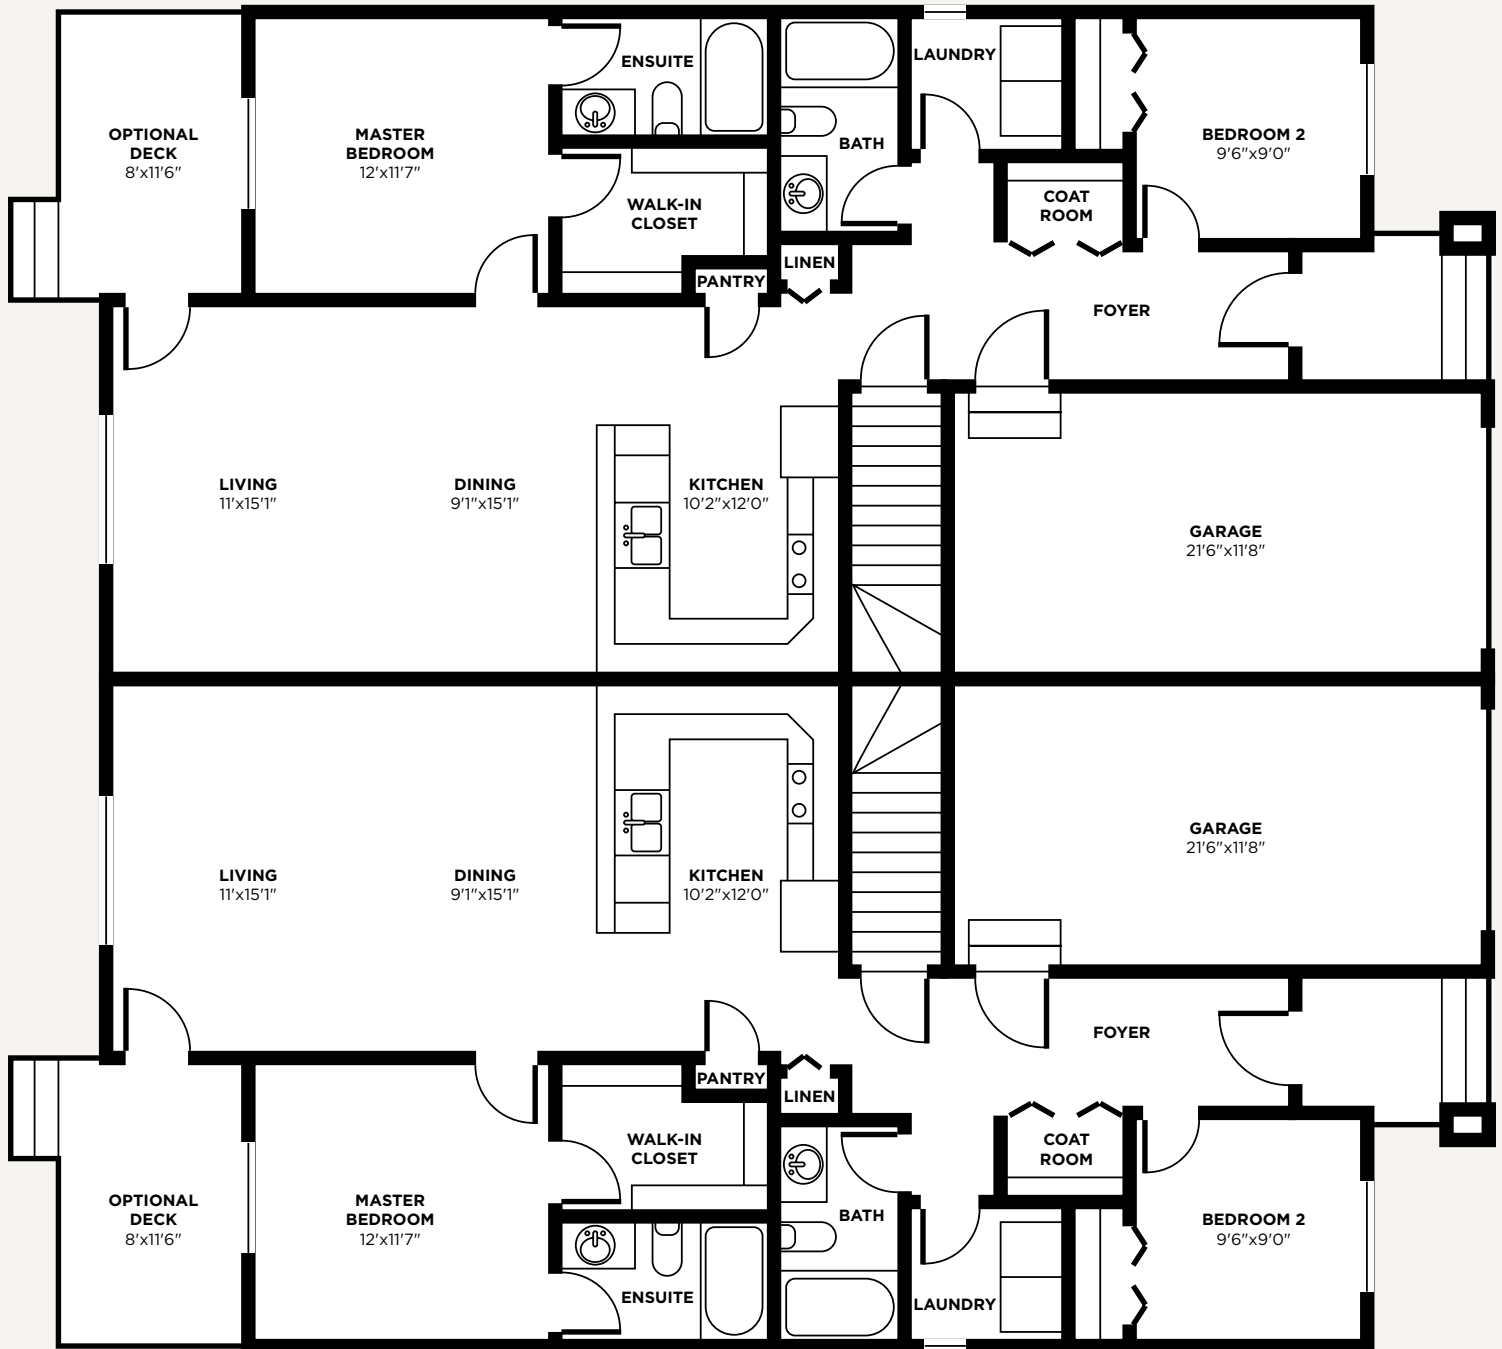

COUNTRY VISTA ESTATES

At Prairie View Lakes

Beaumont

Model of Home

2 Bedrooms

2 Bathrooms

1190 sq. ft.

A project by

VENTURA
DEVELOPMENTS

COUNTRY VISTA ESTATES

Beaumont

1190 Square Feet
2 Bedroom / 2 Bath
Features 1 Car Garage

Main Floor

1190 Square Feet

Ventura Developments Inc reserves the right to change plans and specifications without prior notice. Square footage measurements may vary from actual useable floor space. Illustrations are artist's conception and may vary. Optional features are shown on illustration that may not be included in the base price.

COUNTRY VISTA ESTATES

Beaumont

Optional Lower Level
692 Square Feet

VENTURA
DEVELOPMENTS

Basement

692 Square Feet

Ventura Developments Inc reserves the right to change plans and specifications without prior notice. Square footage measurements may vary from actual useable floor space. Illustrations are artist's conception and may vary. Optional features are shown on illustration that may not be included in the base price.