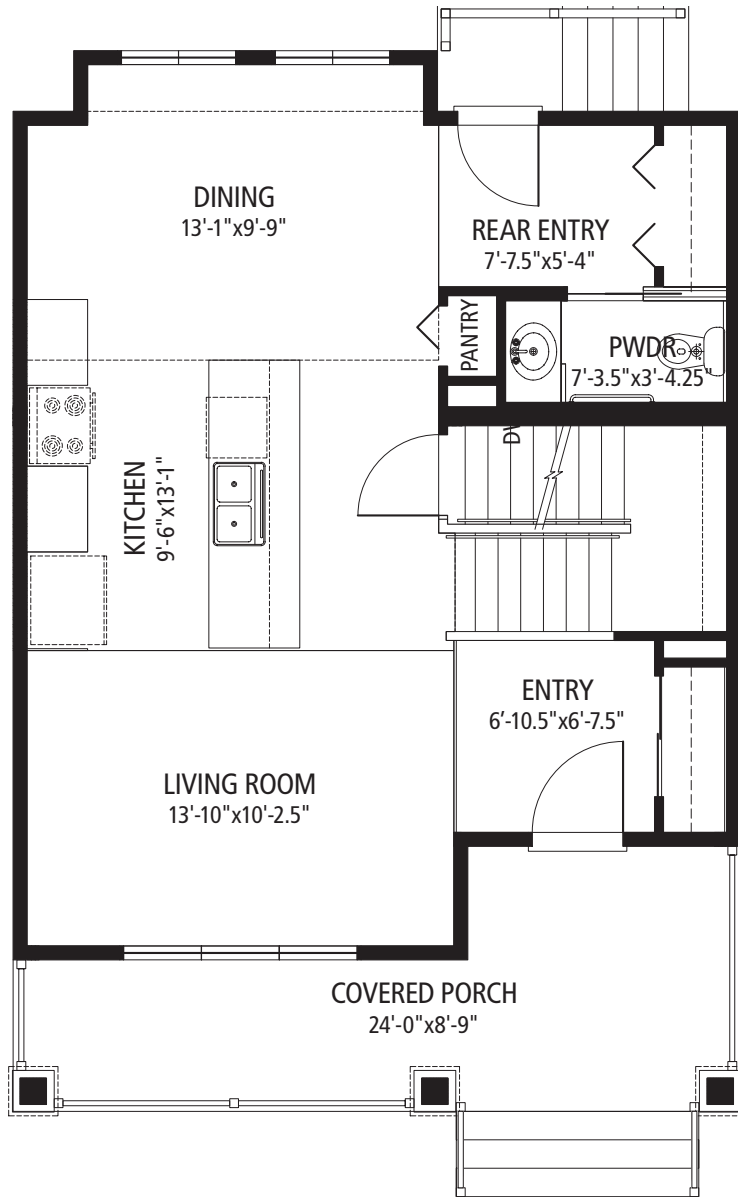

TACHE - B

1,238 SQ. FT.
2 BEDROOM / 1.5 BATH

MAIN FLOOR PLAN

SECOND FLOOR PLAN

*Quarry Place Condominiums reserves the right to change plans and specifications without prior notice. Square footage measurements may vary from actual useable floor space. Illustrations are artist's conception and may vary. Optional features are shown on illustration that may not be included in the base price.