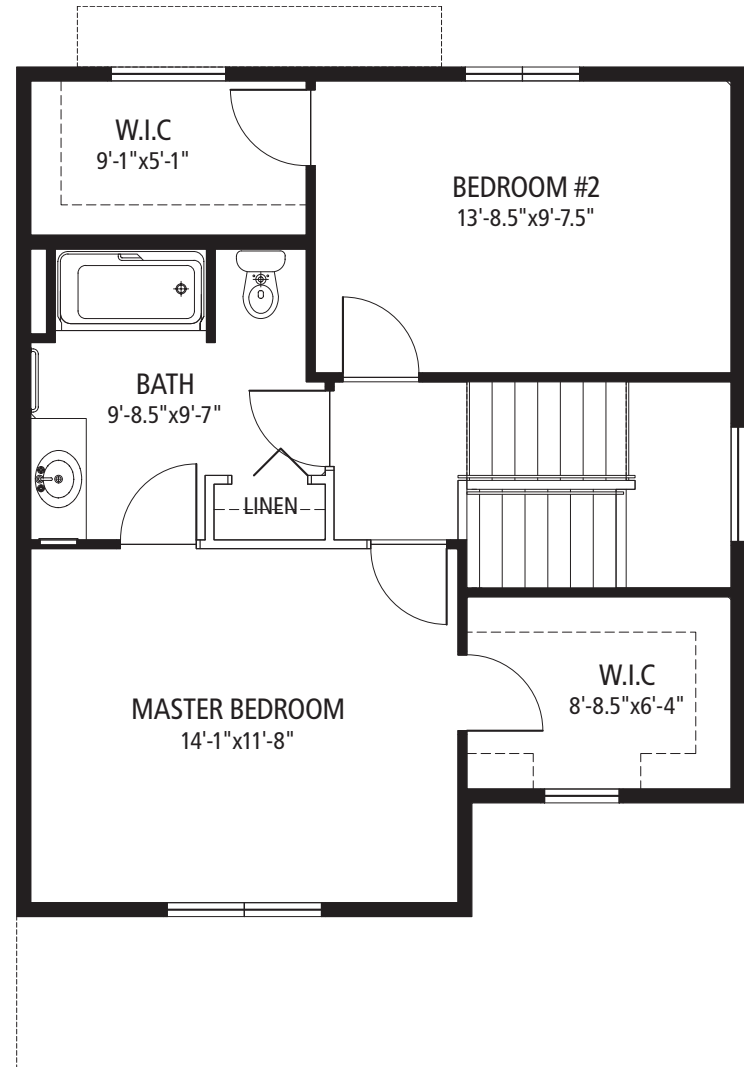

TACHE - B

1,238 SQ. FT.
2 BEDROOM / 1.5 BATH

MAIN FLOOR PLAN

SECOND FLOOR PLAN

*Quarry Place Condominiums reserves the right to change plans and specifications without prior notice. Square footage measurements may vary from actual useable floor space. Illustrations are artist's conception and may vary. Optional features are shown on illustration that may not be included in the base price.