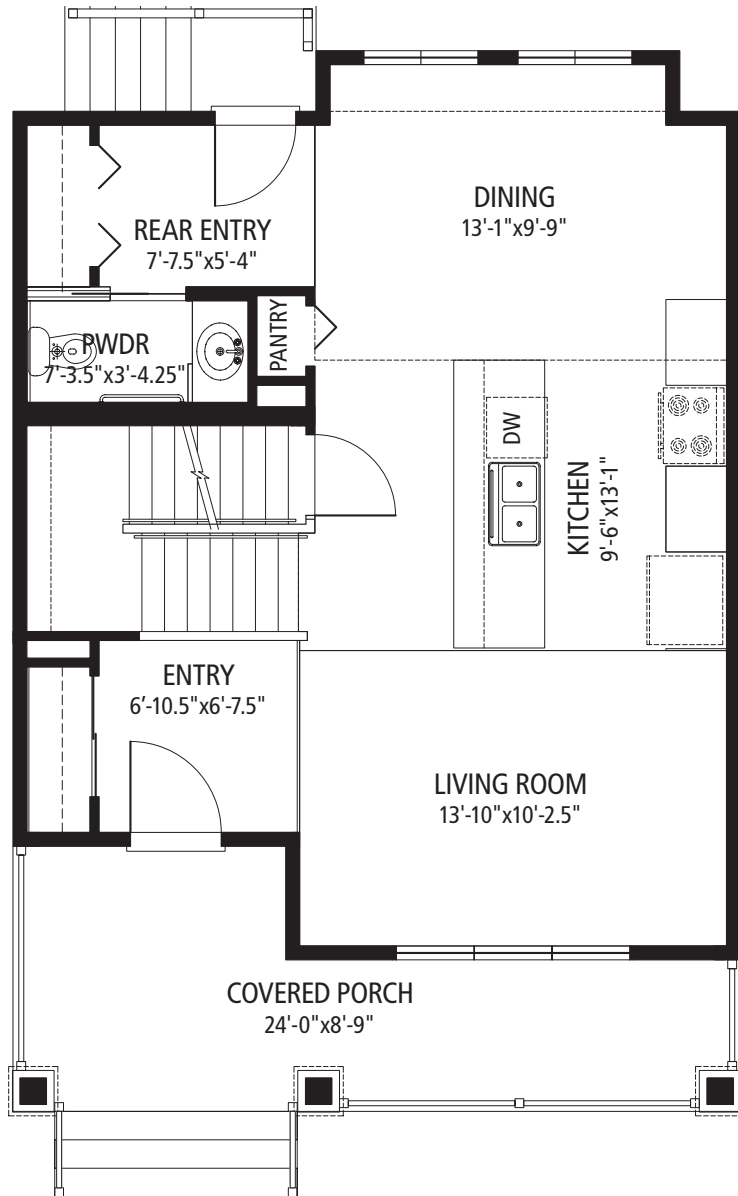

TACHE - A

**1,238 SQ. FT.
2 BEDROOM / 1.5 BATH**

MAIN FLOOR PLAN

SECOND FLOOR PLAN

*Quarry Place Condominiums reserves the right to change plans and specifications without prior notice. Square footage measurements may vary from actual useable floor space. Illustrations are artist's conception and may vary. Optional features are shown on illustration that may not be included in the base price.