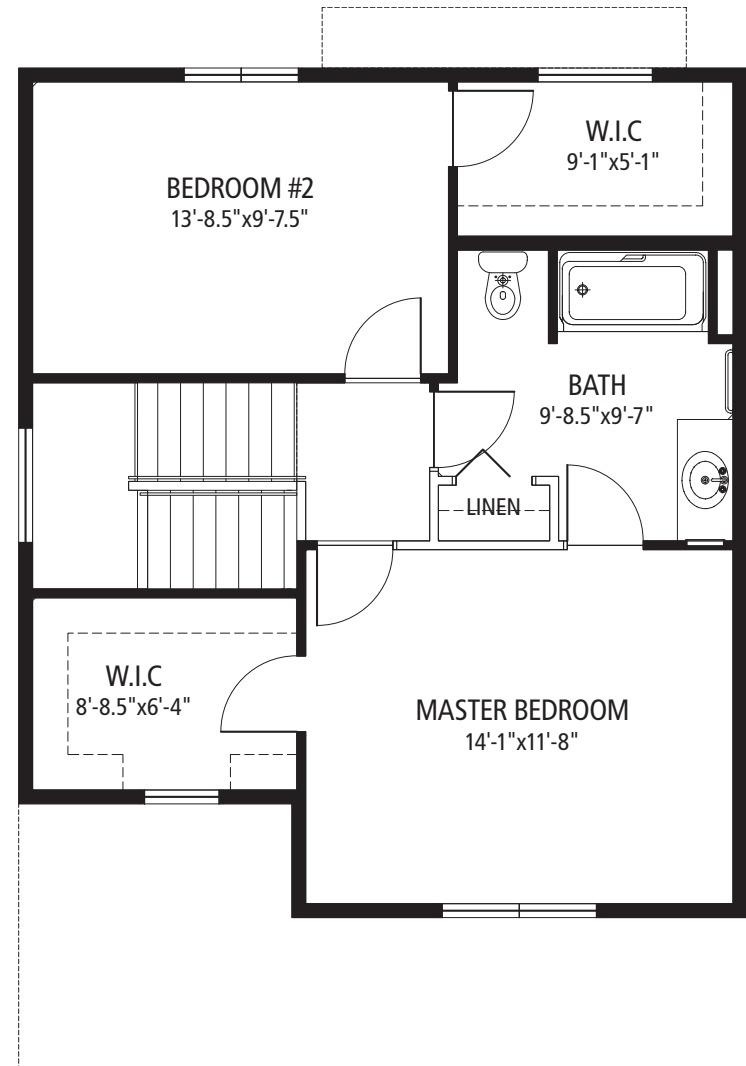

TACHE - A

**1,238 SQ. FT.
2 BEDROOM / 1.5 BATH**

MAIN FLOOR PLAN

SECOND FLOOR PLAN

*Quarry Place Condominiums reserves the right to change plans and specifications without prior notice. Square footage measurements may vary from actual useable floor space. Illustrations are artist's conception and may vary. Optional features are shown on illustration that may not be included in the base price.