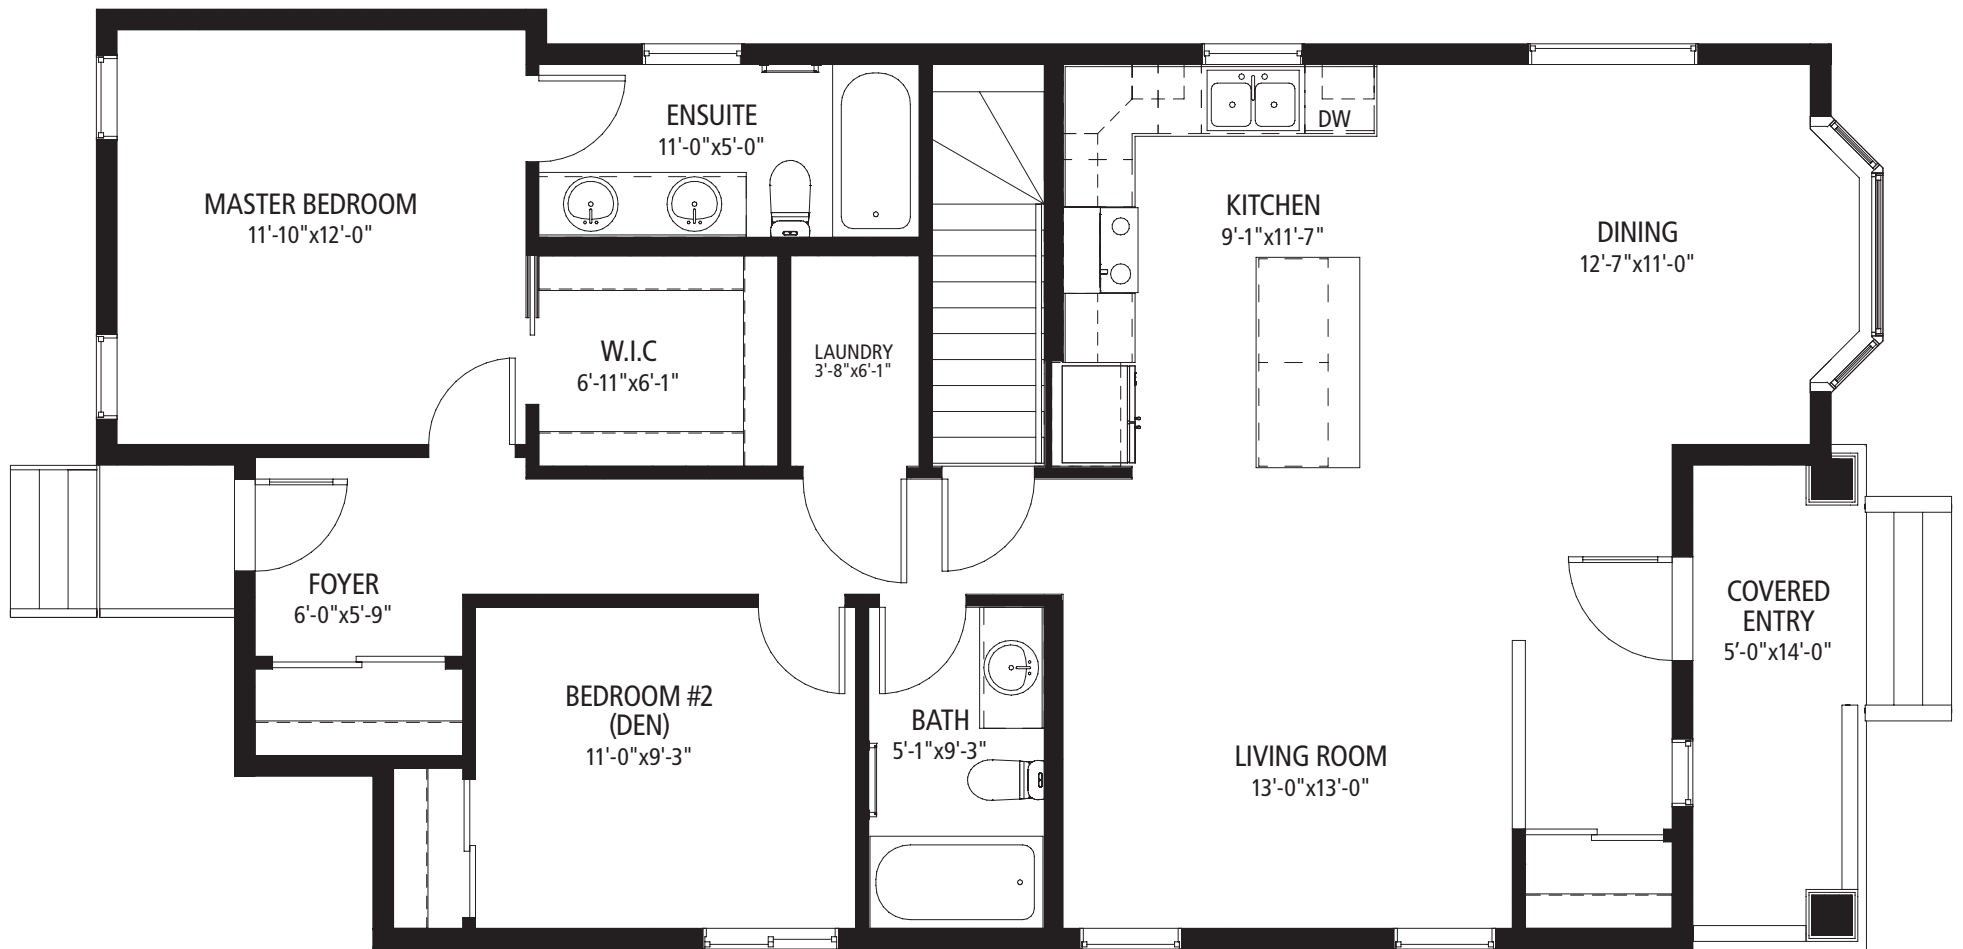

BEAUDRY

1,168 SQ. FT.
2 BEDROOM / 2.0 BATH

MAIN FLOOR PLAN

*Quarry Place Condominiums reserves the right to change plans and specifications without prior notice. Square footage measurements may vary from actual useable floor space. Illustrations are artist's conception and may vary. Optional features are shown on illustration that may not be included in the base price.

BASEMENT PLAN

*Quarry Place Condominiums reserves the right to change plans and specifications without prior notice. Square footage measurements may vary from actual useable floor space. Illustrations are artist's conception and may vary. Optional features are shown on illustration that may not be included in the base price.