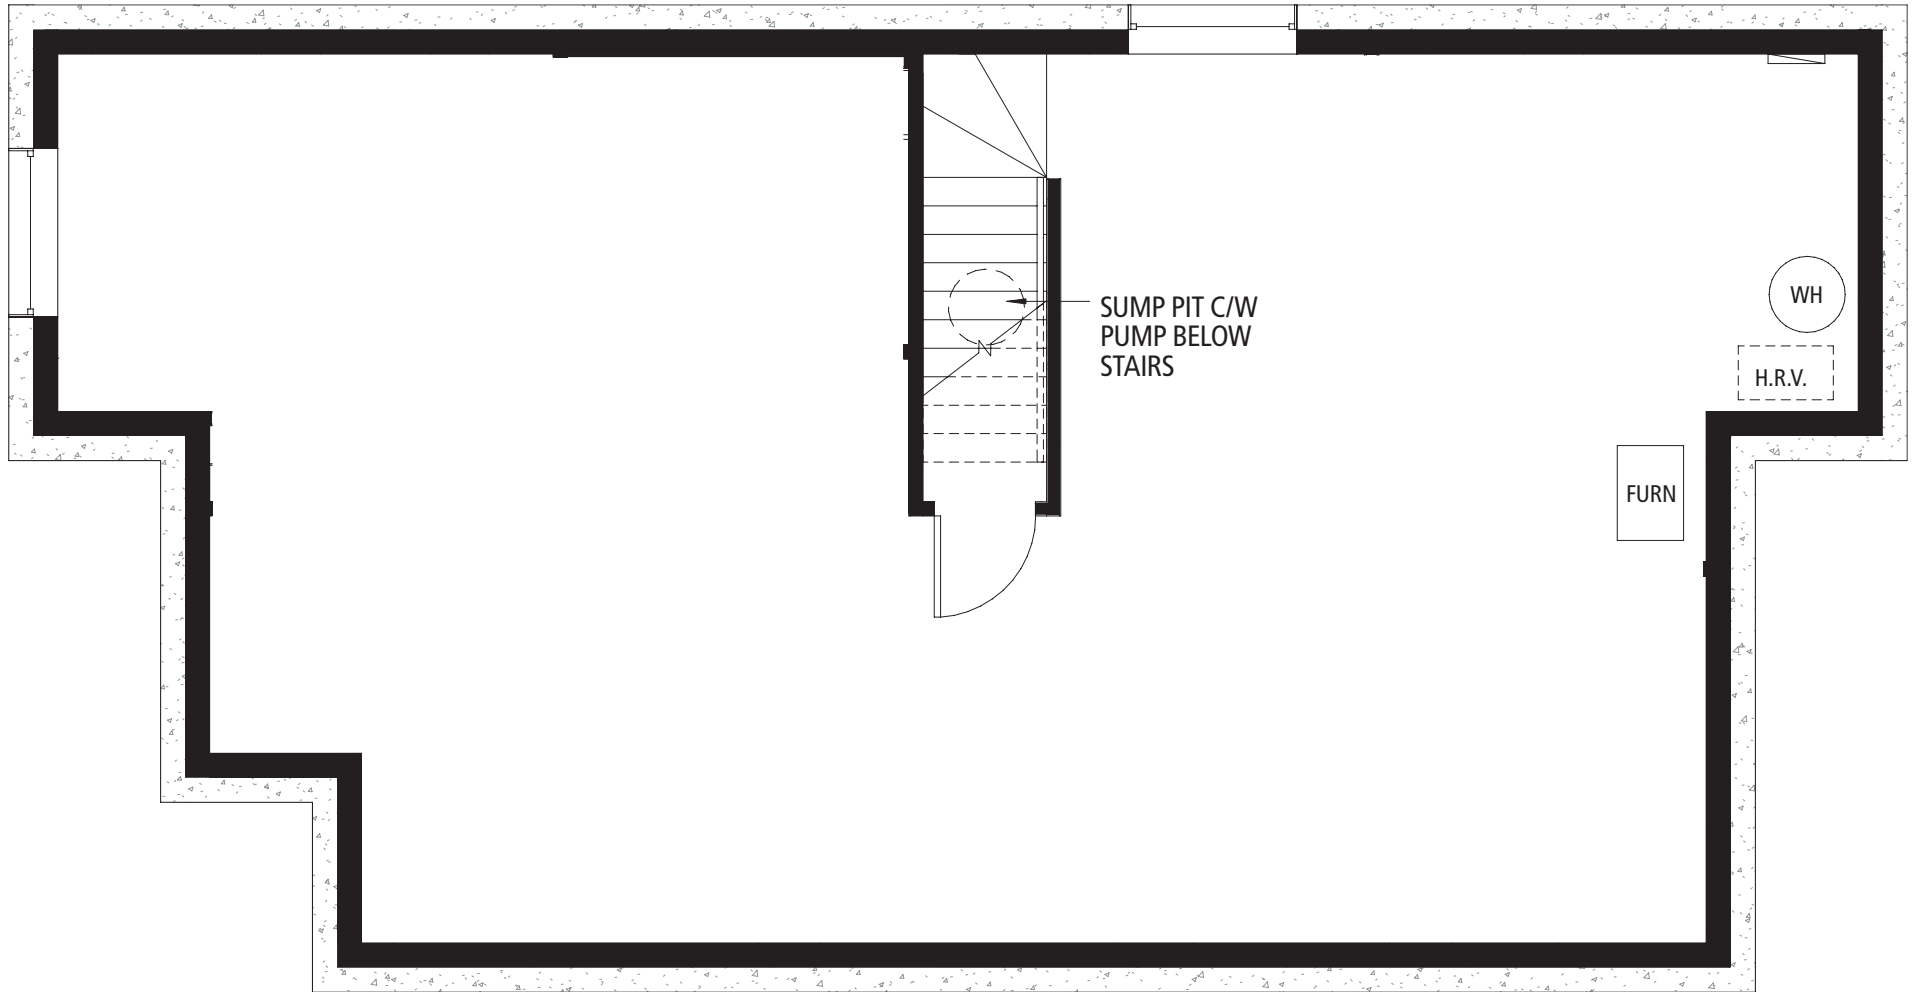

BEAUDRY

1,168 SQ. FT.
2 BEDROOM / 2.0 BATH

MAIN FLOOR PLAN

*Quarry Place Condominiums reserves the right to change plans and specifications without prior notice. Square footage measurements may vary from actual useable floor space. Illustrations are artist's conception and may vary. Optional features are shown on illustration that may not be included in the base price.

BASEMENT PLAN

*Quarry Place Condominiums reserves the right to change plans and specifications without prior notice. Square footage measurements may vary from actual useable floor space. Illustrations are artist's conception and may vary. Optional features are shown on illustration that may not be included in the base price.