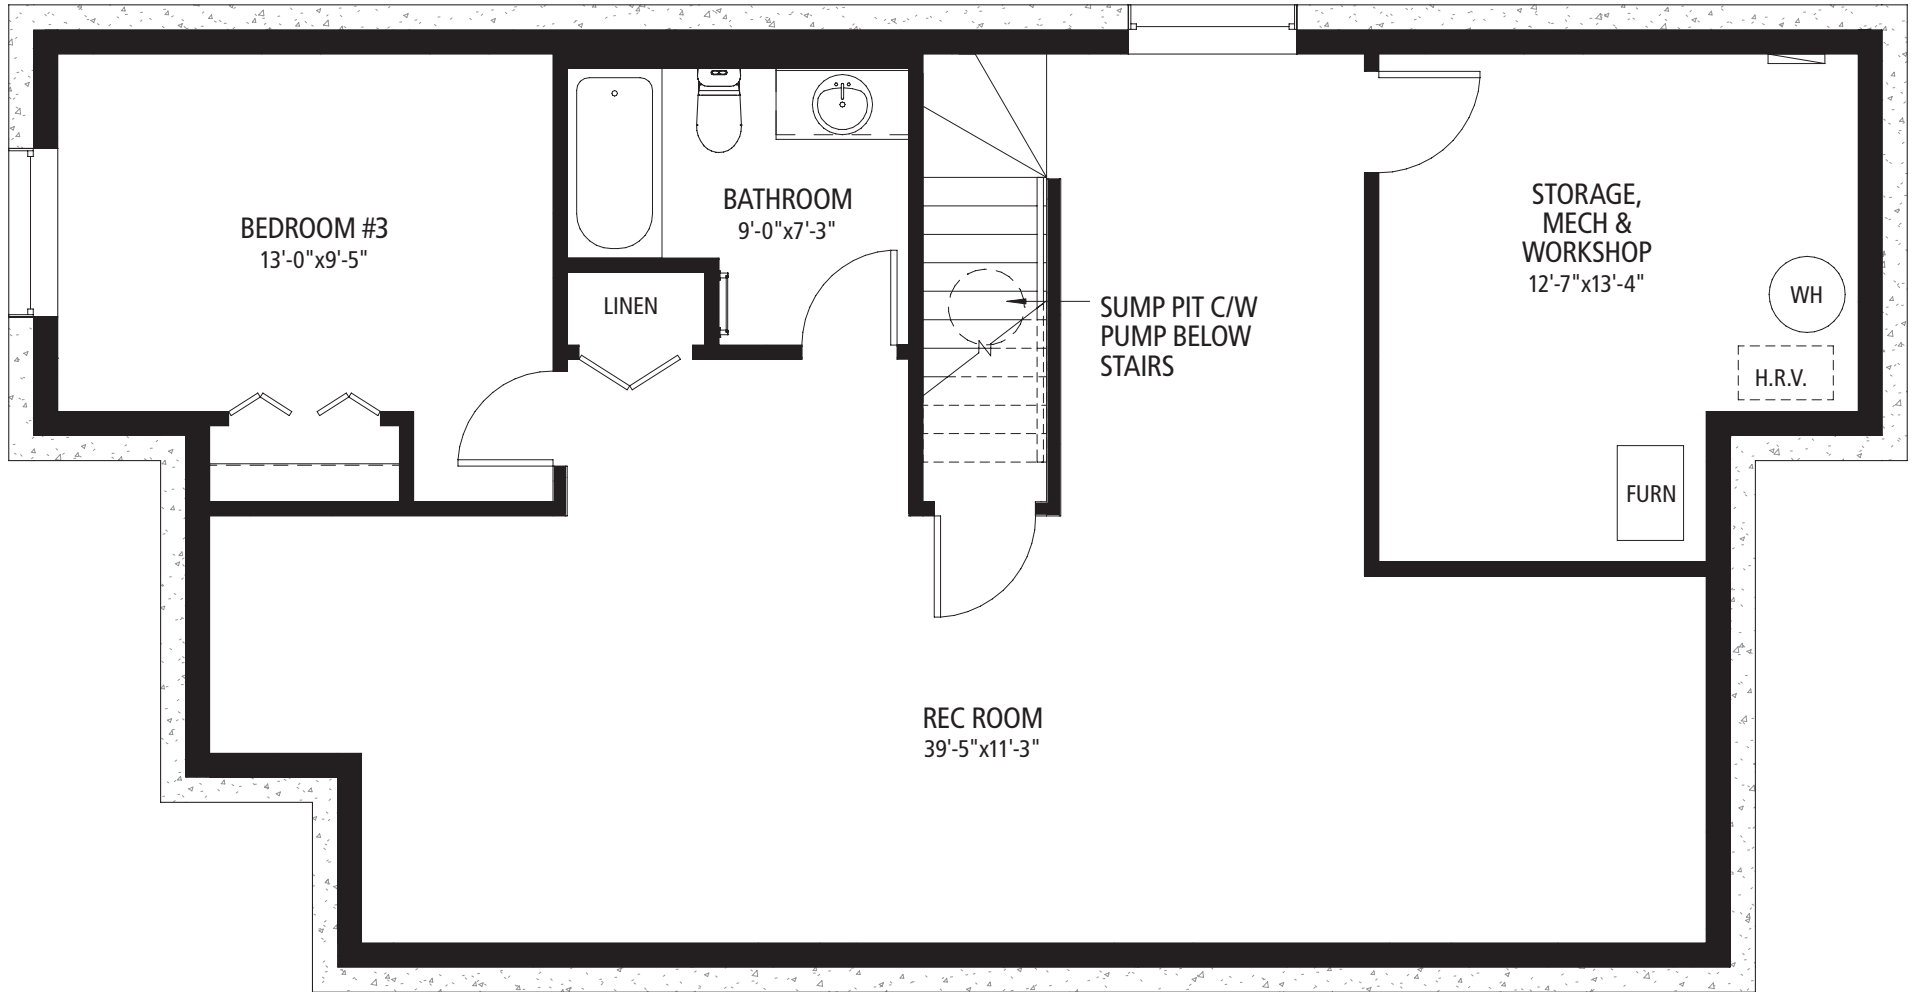

BEAUDRY

1,168 SQ. FT.
2 BEDROOM / 2.0 BATH

MAIN FLOOR PLAN

*Quarry Place Condominiums reserves the right to change plans and specifications without prior notice. Square footage measurements may vary from actual useable floor space. Illustrations are artist's conception and may vary. Optional features are shown on illustration that may not be included in the base price.

BASEMENT PLAN

*Quarry Place Condominiums reserves the right to change plans and specifications without prior notice. Square footage measurements may vary from actual useable floor space. Illustrations are artist's conception and may vary. Optional features are shown on illustration that may not be included in the base price.