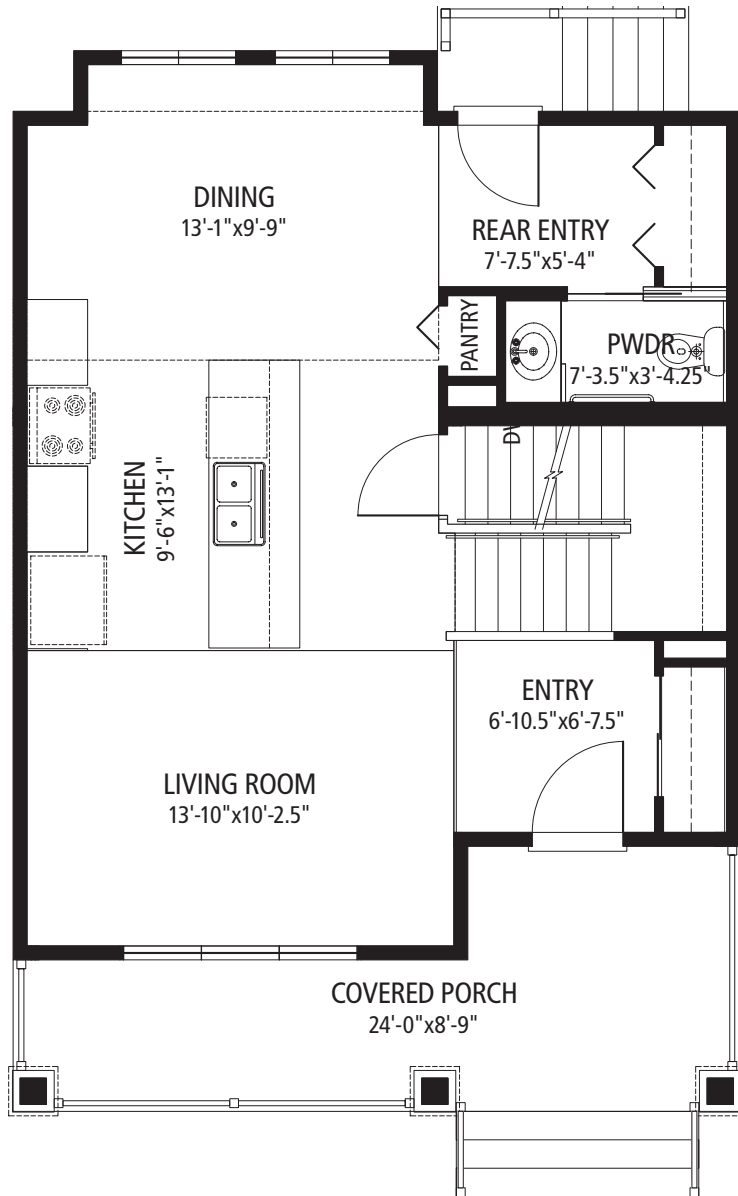

TACHE - B

1,238 SQ. FT.
2 BEDROOM / 1.5 BATH

MAIN FLOOR PLAN

SECOND FLOOR PLAN

*PVLPPC2DE reserves the right to change plans and specifications without prior notice. Square footage measurements may vary from actual useable floor space. Illustrations are artist's conception and may vary. Optional features are shown on illustration that may not be included in the base price.