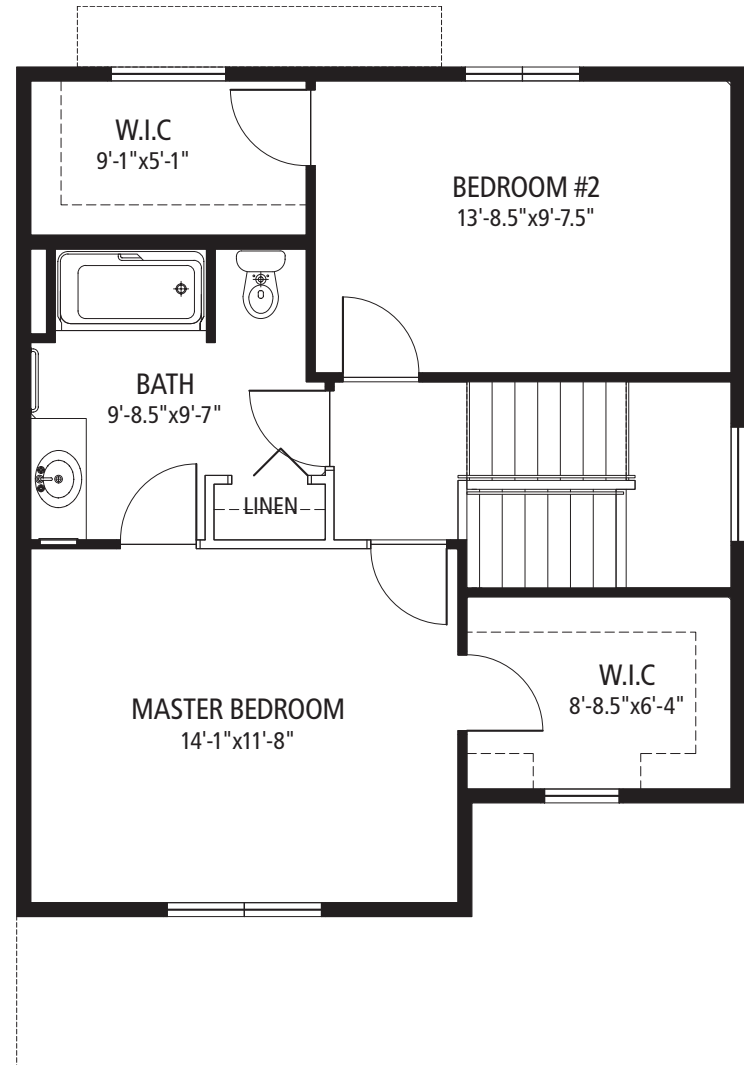

TACHE - B

1,238 SQ. FT.
2 BEDROOM / 1.5 BATH

MAIN FLOOR PLAN

SECOND FLOOR PLAN

*PVLPPC2DE reserves the right to change plans and specifications without prior notice. Square footage measurements may vary from actual useable floor space. Illustrations are artist's conception and may vary. Optional features are shown on illustration that may not be included in the base price.