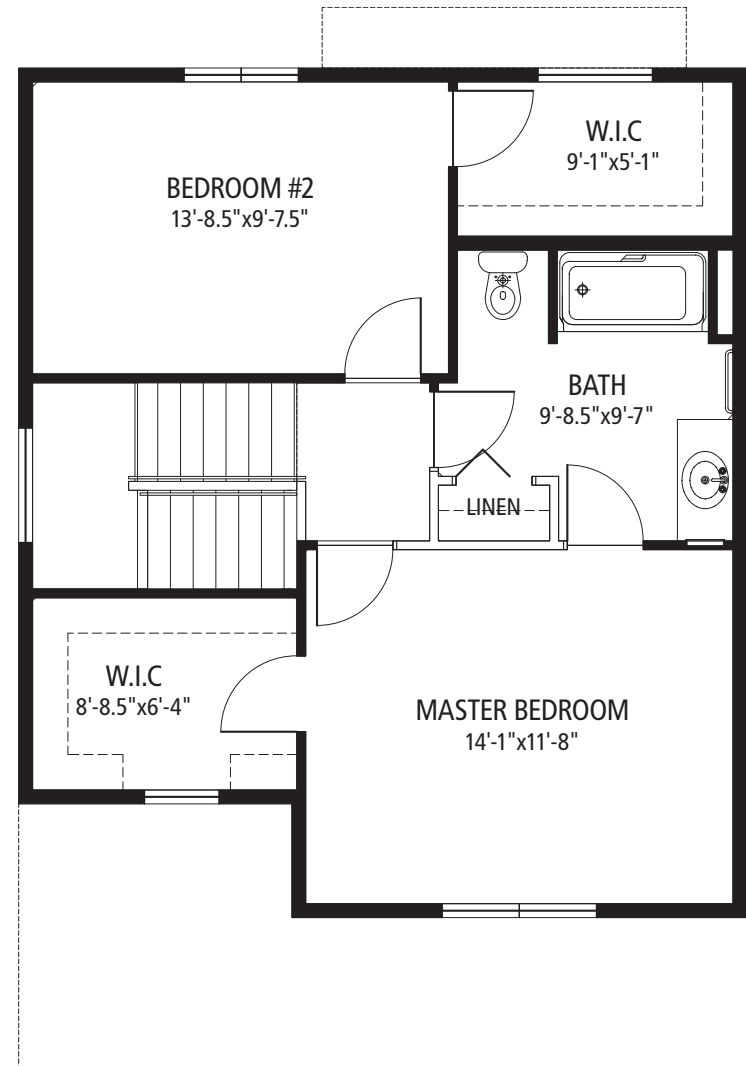

TACHE - A

**1,238 SQ. FT.
2 BEDROOM / 1.5 BATH**

MAIN FLOOR PLAN

SECOND FLOOR PLAN

*PVLPPC2DE reserves the right to change plans and specifications without prior notice. Square footage measurements may vary from actual useable floor space. Illustrations are artist's conception and may vary. Optional features are shown on illustration that may not be included in the base price.