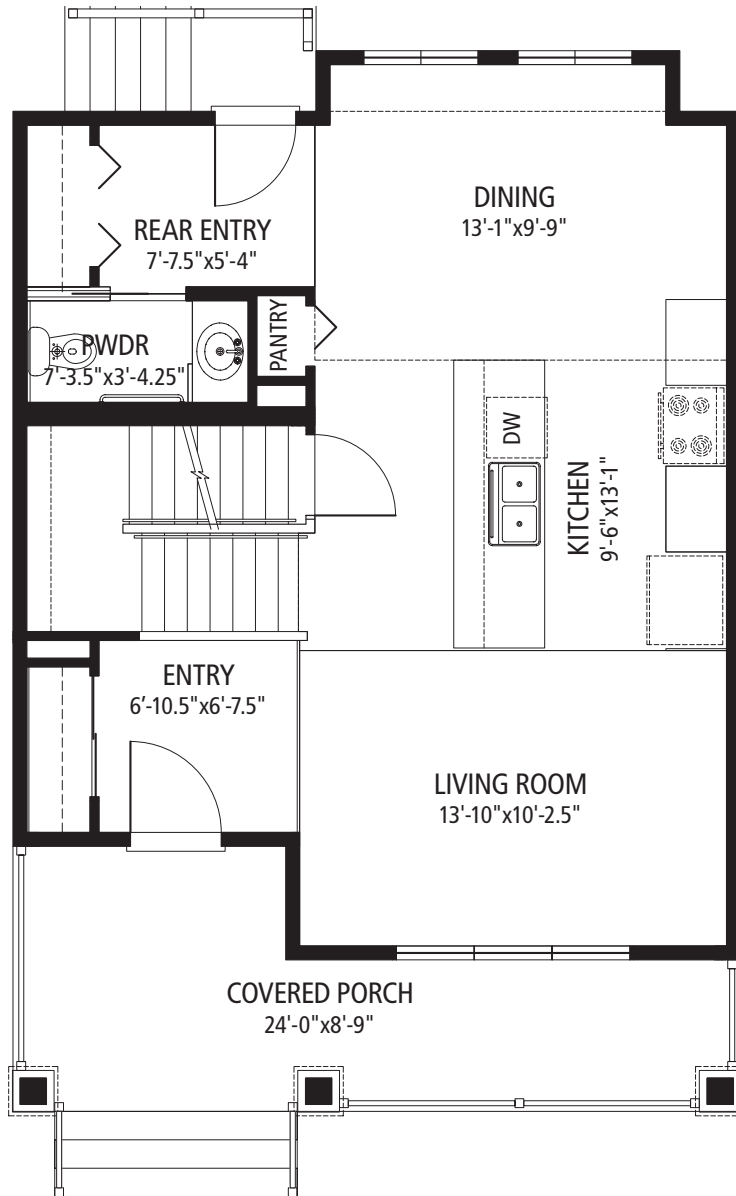

TACHE - A

**1,238 SQ. FT.
2 BEDROOM / 1.5 BATH**

MAIN FLOOR PLAN

SECOND FLOOR PLAN

*PVLPPC2DE reserves the right to change plans and specifications without prior notice. Square footage measurements may vary from actual useable floor space. Illustrations are artist's conception and may vary. Optional features are shown on illustration that may not be included in the base price.