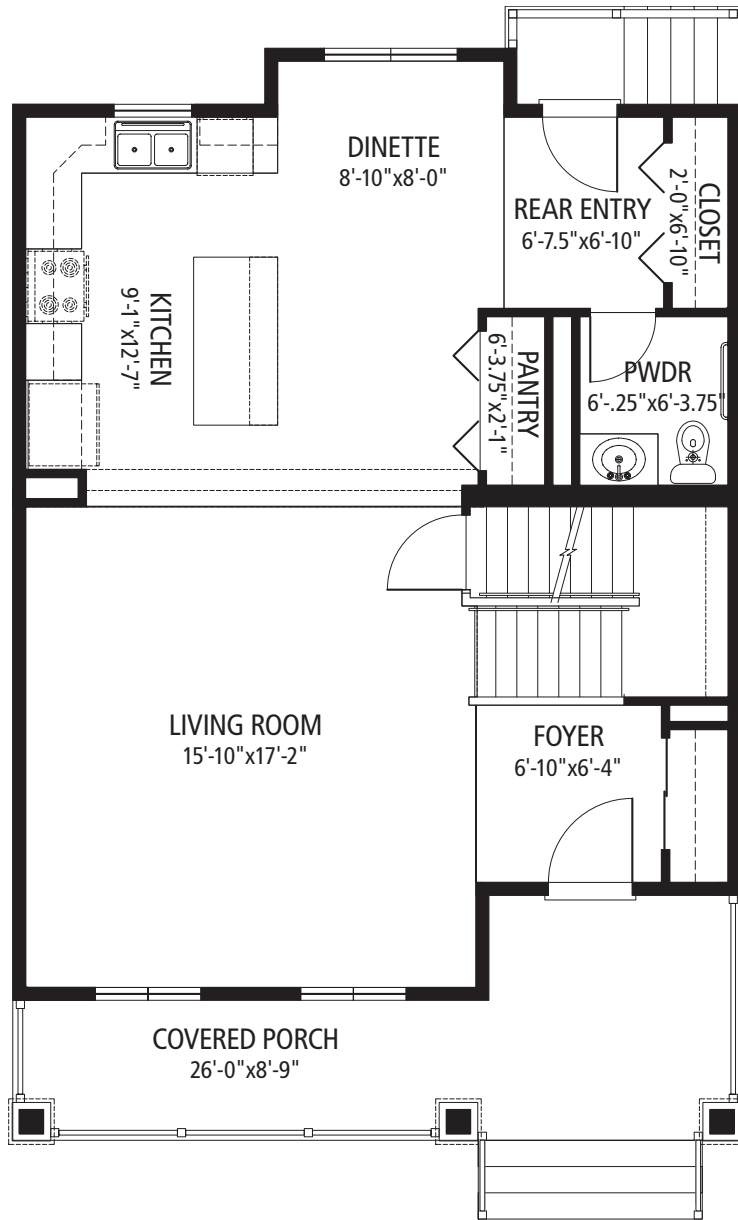

MANNES - B

1,552 SQ. FT.
3 BEDROOM / 2.5 BATH

MAIN FLOOR PLAN

SECOND FLOOR PLAN

*PVLPPC2DE reserves the right to change plans and specifications without prior notice. Square footage measurements may vary from actual useable floor space. Illustrations are artist's conception and may vary. Optional features are shown on illustration that may not be included in the base price.