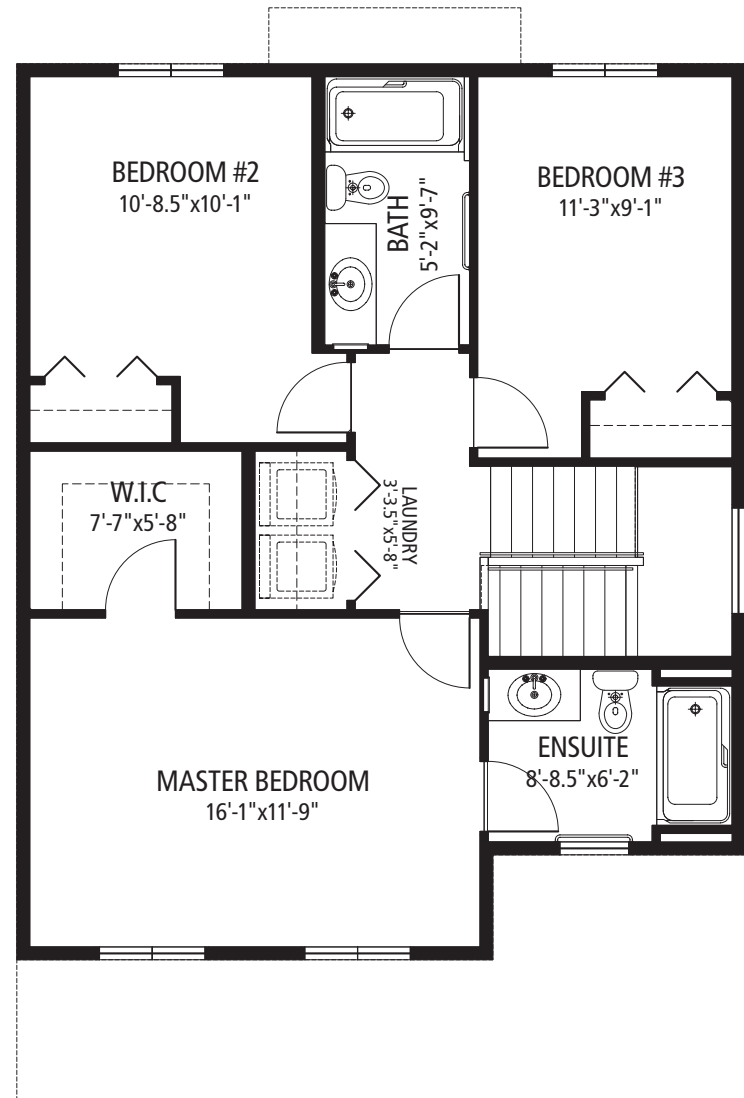

MANNES - B

1,552 SQ. FT.
3 BEDROOM / 2.5 BATH

MAIN FLOOR PLAN

SECOND FLOOR PLAN

*PVLPPC2DE reserves the right to change plans and specifications without prior notice. Square footage measurements may vary from actual useable floor space. Illustrations are artist's conception and may vary. Optional features are shown on illustration that may not be included in the base price.