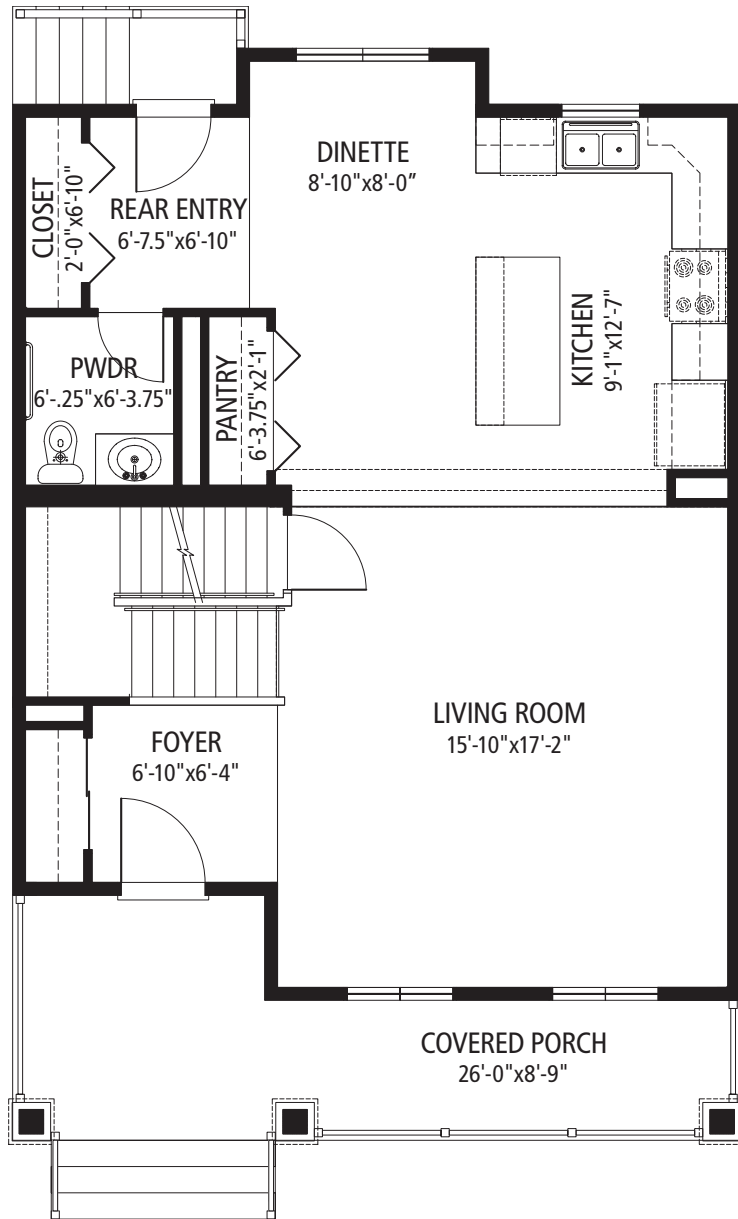

MANNES - A

1,552 SQ. FT.
3 BEDROOM / 2.5 BATH

MAIN FLOOR PLAN

SECOND FLOOR PLAN

*PVLPPC2DE reserves the right to change plans and specifications without prior notice. Square footage measurements may vary from actual useable floor space. Illustrations are artist's conception and may vary. Optional features are shown on illustration that may not be included in the base price.