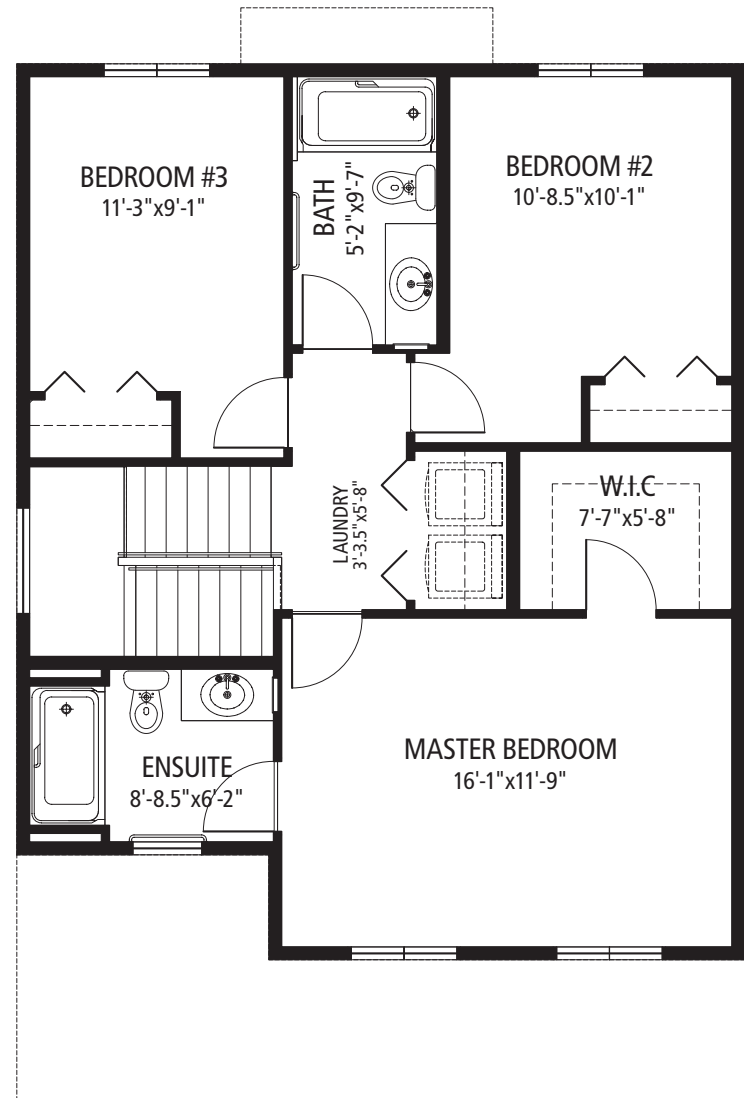

MANNES - A

1,552 SQ. FT.
3 BEDROOM / 2.5 BATH

MAIN FLOOR PLAN

SECOND FLOOR PLAN

*PVLPPC2DE reserves the right to change plans and specifications without prior notice. Square footage measurements may vary from actual useable floor space. Illustrations are artist's conception and may vary. Optional features are shown on illustration that may not be included in the base price.