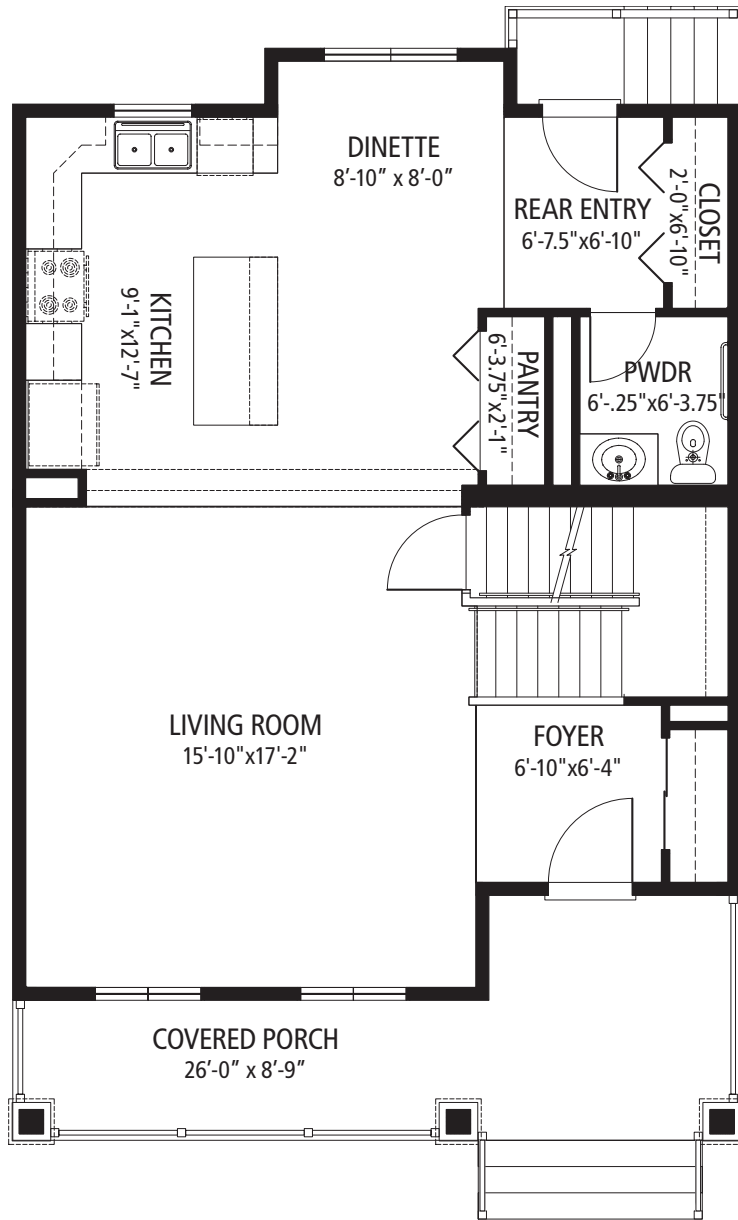

MANNES - B

1,552 SQ. FT.
3 BEDROOM / 2.5 BATH

MAIN FLOOR PLAN

SECOND FLOOR PLAN

*Quarry Place Condominiums reserves the right to change plans and specifications without prior notice. Square footage measurements may vary from actual useable floor space. Illustrations are artist's conception and may vary. Optional features are shown on illustration that may not be included in the base price.