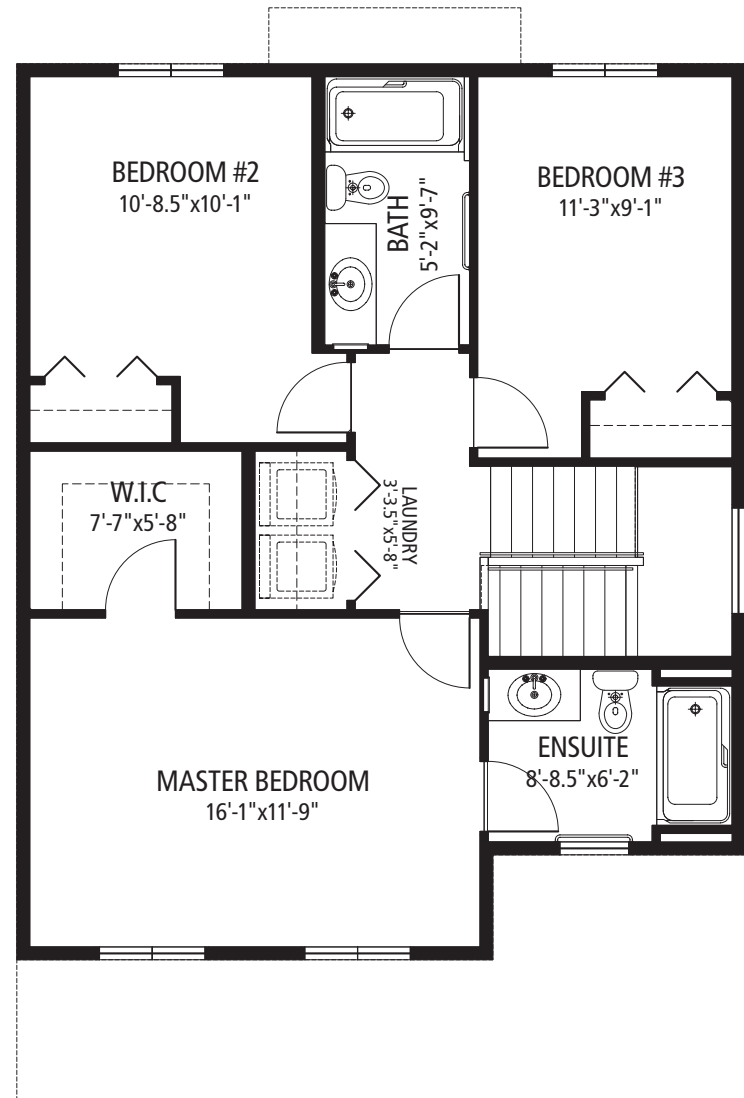

MANNES - B

1,552 SQ. FT.
3 BEDROOM / 2.5 BATH

MAIN FLOOR PLAN

SECOND FLOOR PLAN

*Quarry Place Condominiums reserves the right to change plans and specifications without prior notice. Square footage measurements may vary from actual useable floor space. Illustrations are artist's conception and may vary. Optional features are shown on illustration that may not be included in the base price.