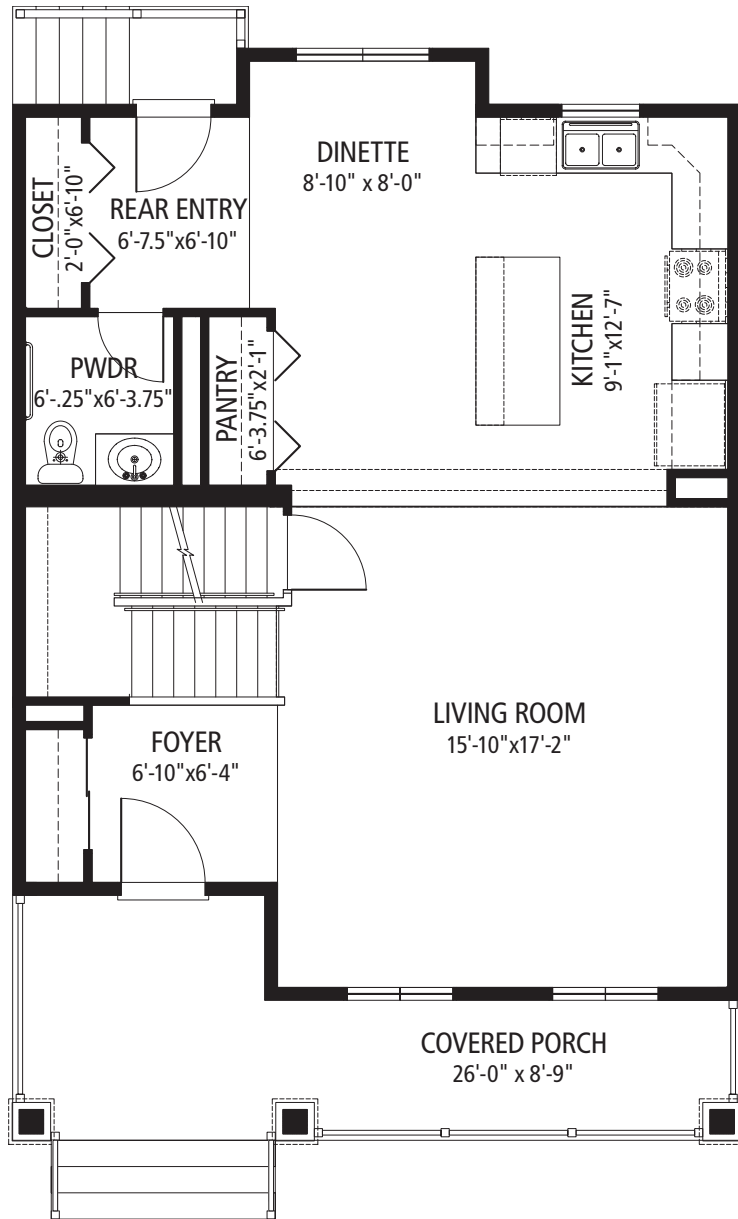

MANNES - A

1,552 SQ. FT.
3 BEDROOM / 2.5 BATH

MAIN FLOOR PLAN

SECOND FLOOR PLAN

*Quarry Place Condominiums reserves the right to change plans and specifications without prior notice. Square footage measurements may vary from actual useable floor space. Illustrations are artist's conception and may vary. Optional features are shown on illustration that may not be included in the base price.