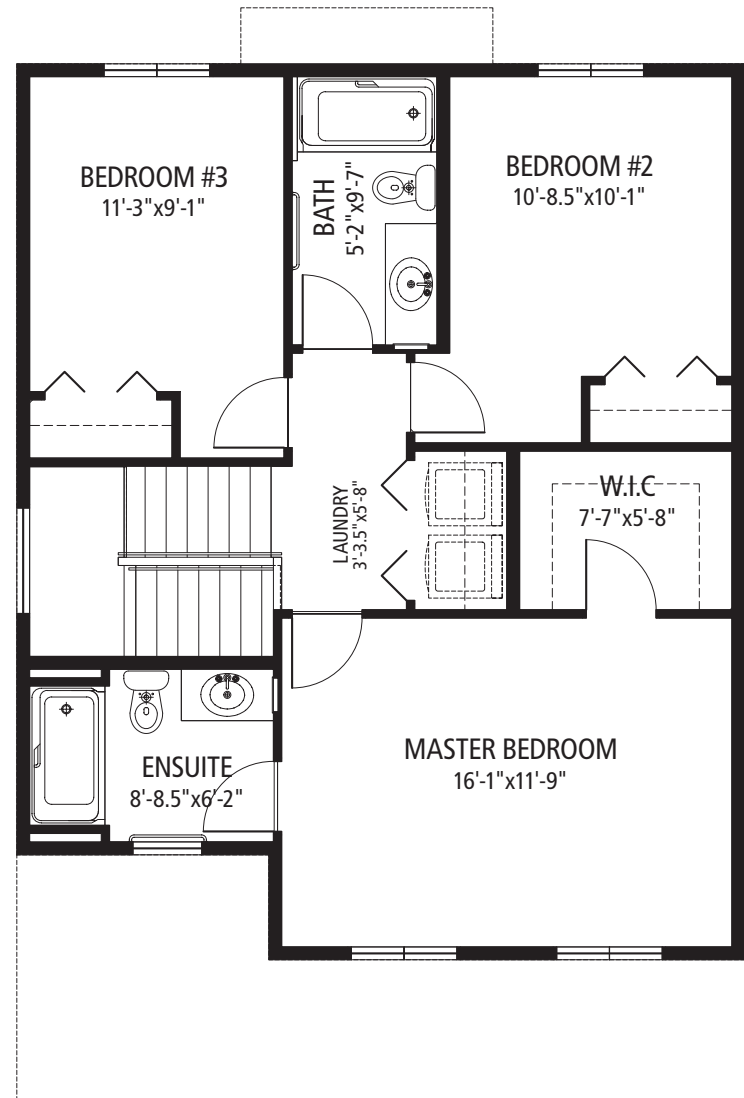

MANNES - A

1,552 SQ. FT.
3 BEDROOM / 2.5 BATH

MAIN FLOOR PLAN

SECOND FLOOR PLAN

*Quarry Place Condominiums reserves the right to change plans and specifications without prior notice. Square footage measurements may vary from actual useable floor space. Illustrations are artist's conception and may vary. Optional features are shown on illustration that may not be included in the base price.