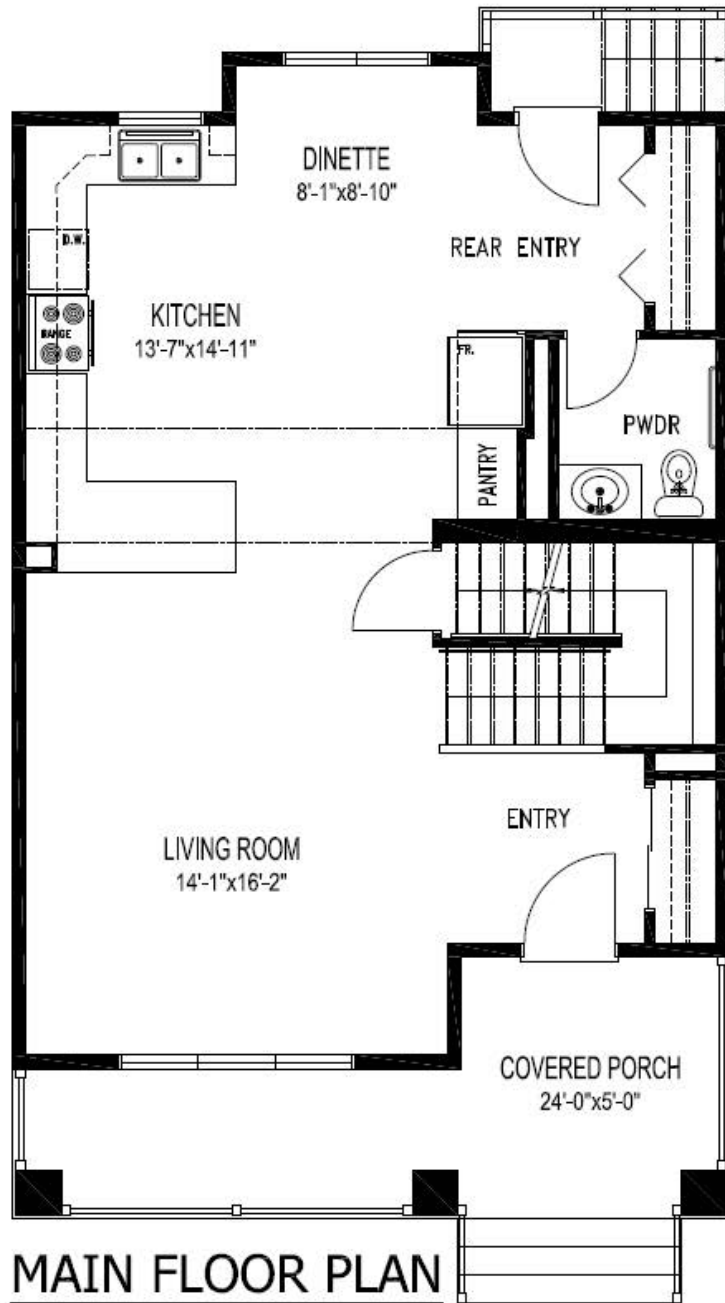

LAGACE - B

1,424 SQ. FT.
3 BEDROOM / 1.5 BATH

*Quarry Place Condominiums reserves the right to change plans and specifications without prior notice. Square footage measurements may vary from actual useable floor space. Illustrations are artist's conception and may vary. Optional features are shown on illustration that may not be included in the base price.