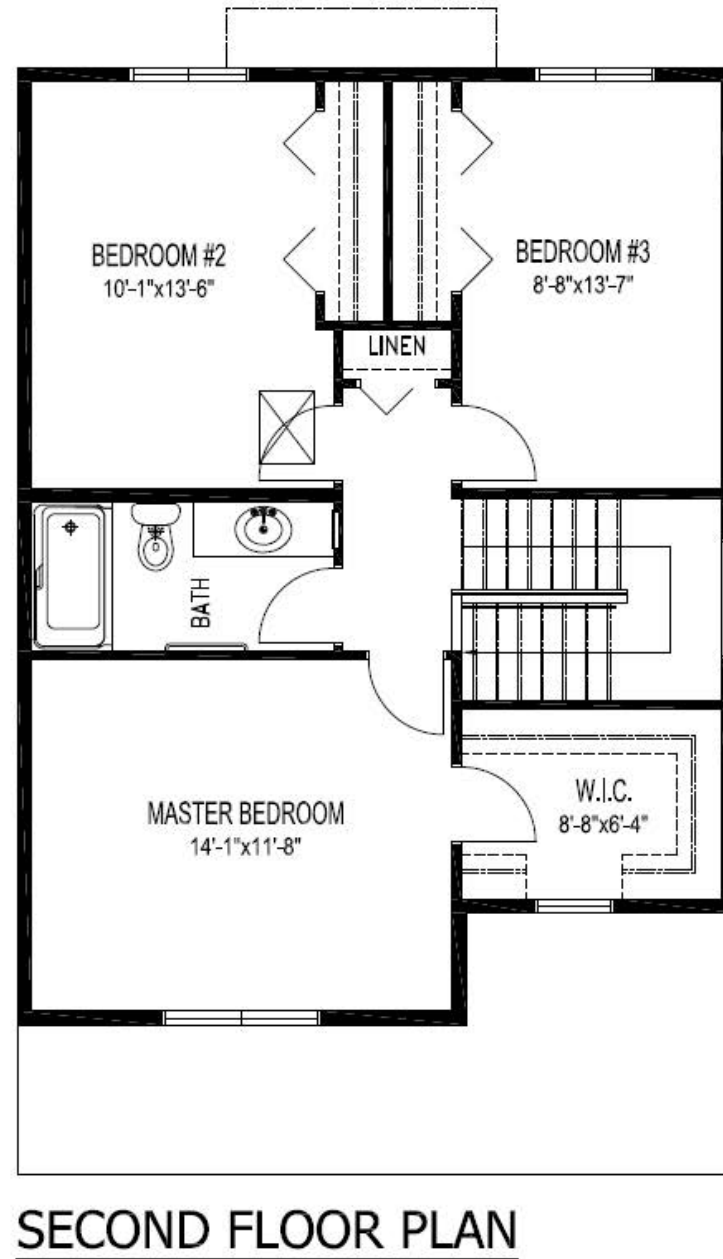

LAGACE - B

1,424 SQ. FT.
3 BEDROOM / 1.5 BATH

*Quarry Place Condominiums reserves the right to change plans and specifications without prior notice. Square footage measurements may vary from actual useable floor space. Illustrations are artist's conception and may vary. Optional features are shown on illustration that may not be included in the base price.