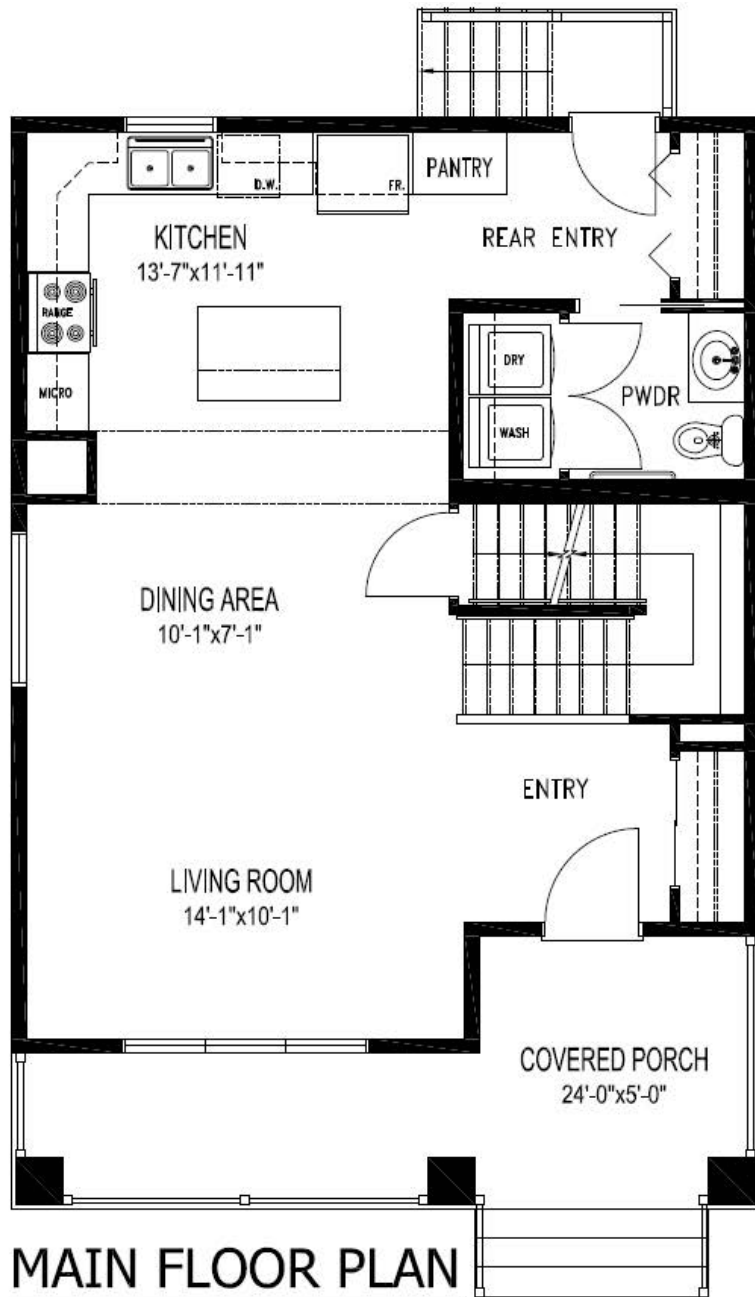

CORMIER - A

1,311 SQ. FT.
3 BEDROOM / 1.5 BATH

*Quarry Place Condominiums reserves the right to change plans and specifications without prior notice. Square footage measurements may vary from actual useable floor space. Illustrations are artist's conception and may vary. Optional features are shown on illustration that may not be included in the base price.