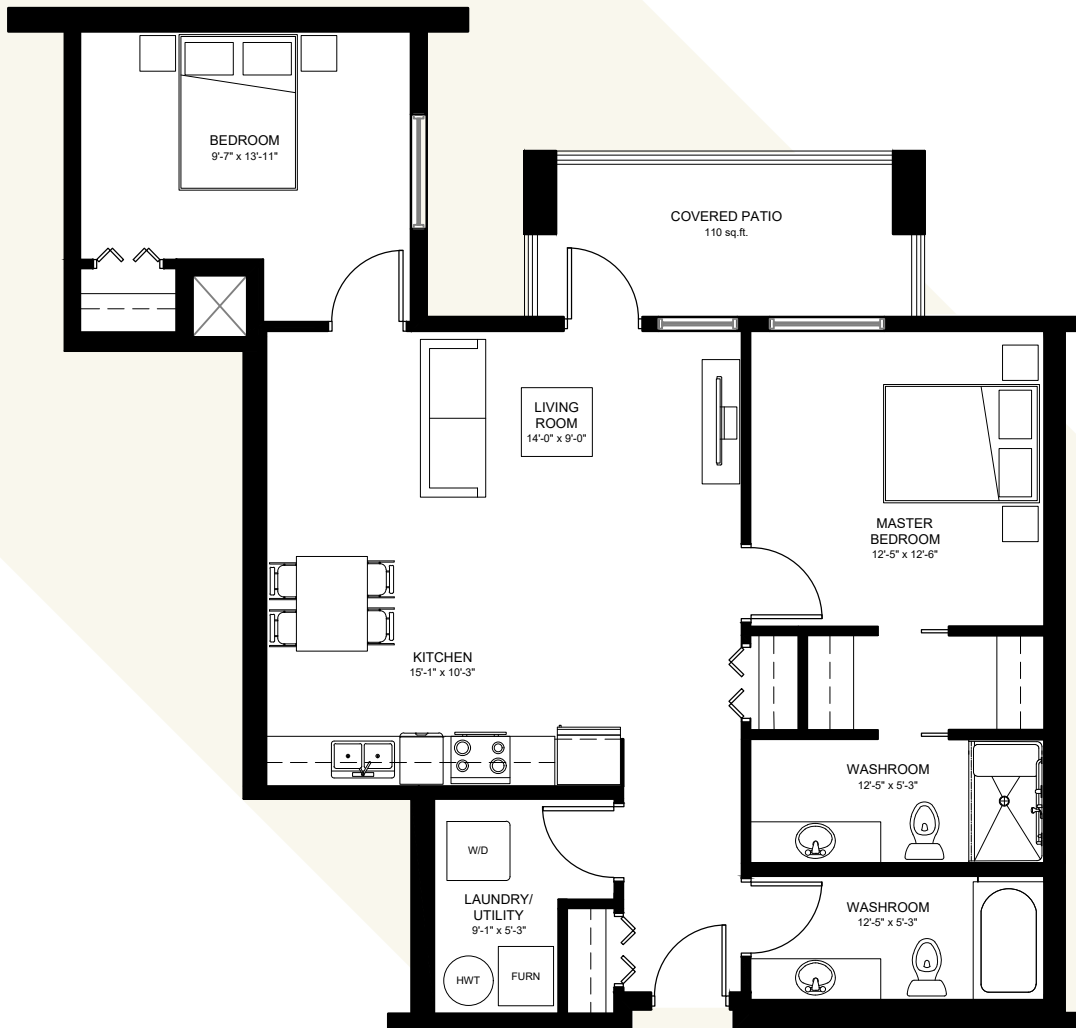

RENAISSANCE.

BY VENTURA DEVELOPMENTS INC.

SUITE E

SPECS

Square Feet: 1,070

Square Feet with Balcony: 1,180

VENTURA
RentVentura.ca