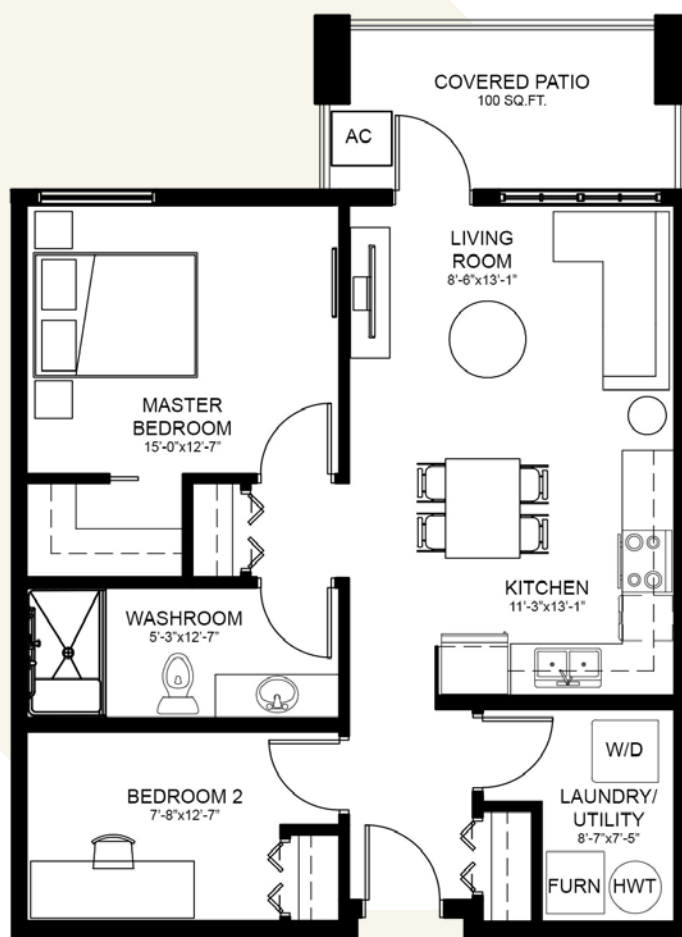

## SUITE D

### SPECS

Square Feet: 800

Square Feet with Balcony: 900

**VENTURA**  
RentVentura.ca