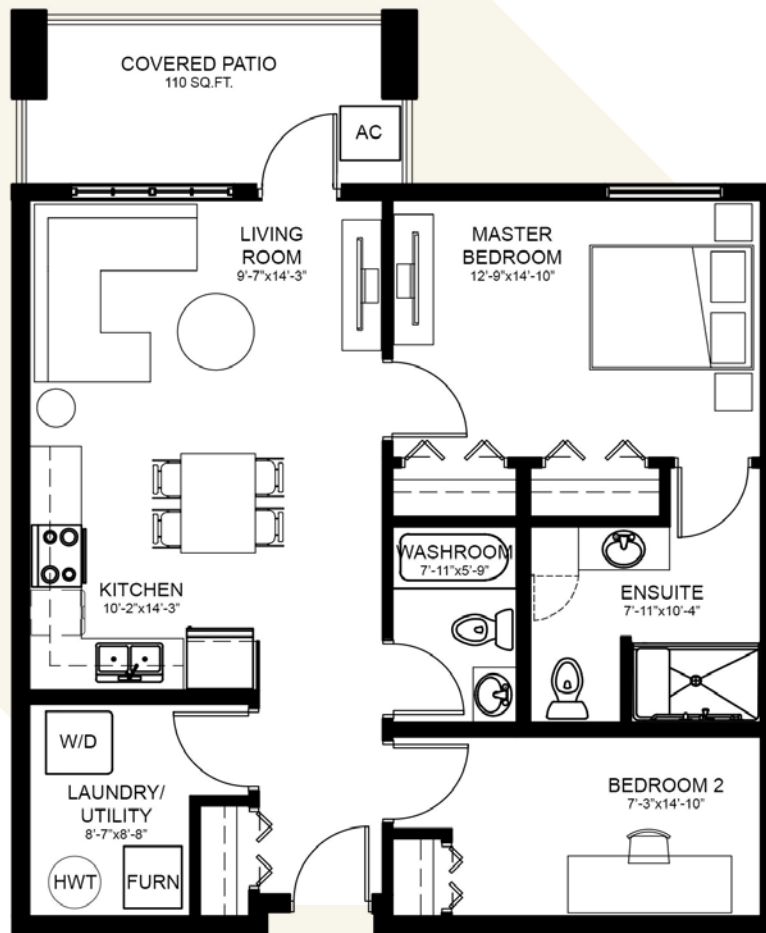

## SUITE C

### SPECS

Square Feet: 900

Square Feet with Balcony: 1,010

**VENTURA**  
RentVentura.ca