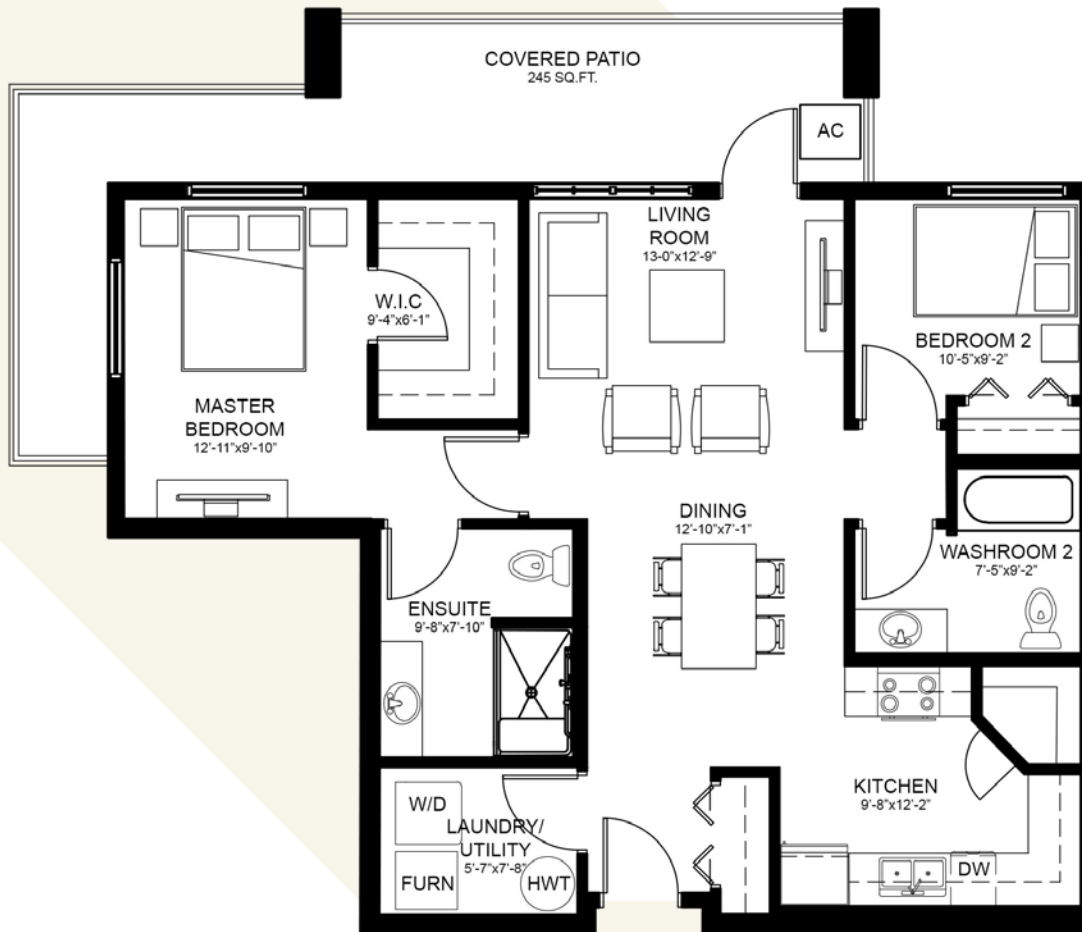

## SUITE B

### SPECS

Square Feet: 1,015

Square Feet with Balcony: 1,260

**VENTURA**  
RentVentura.ca